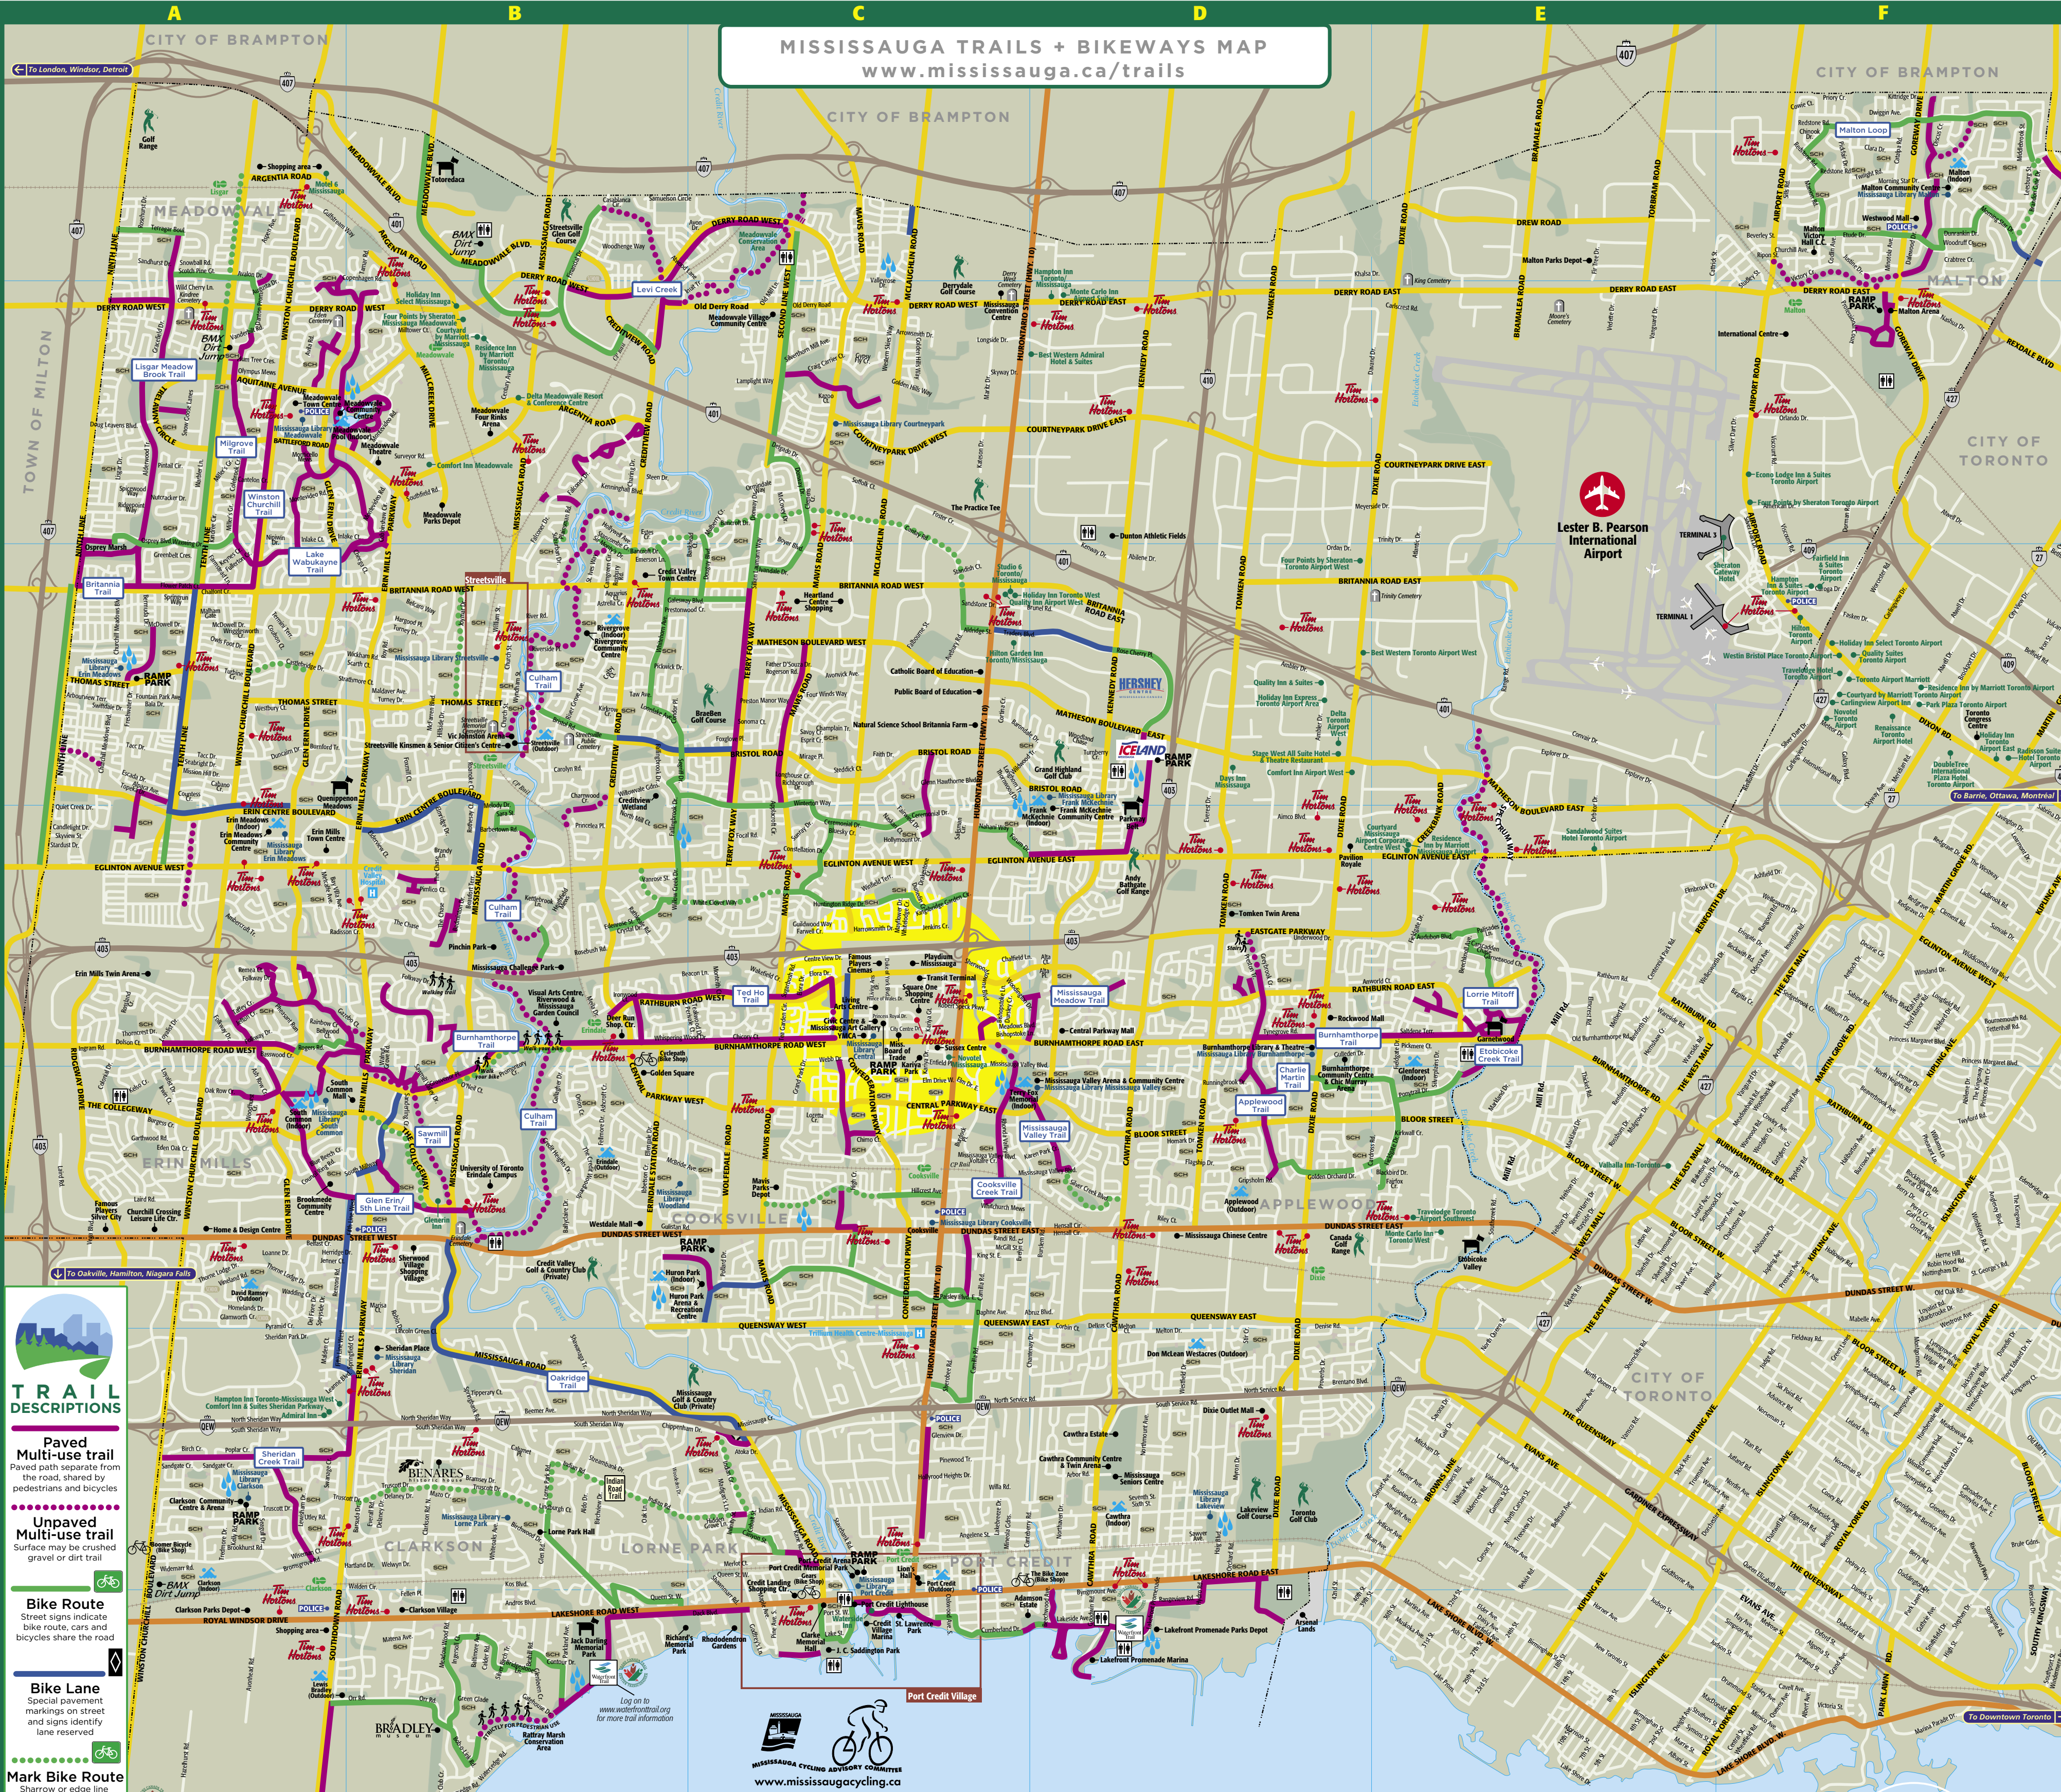

EMERGENCY SERVICES & HOSPITALS

Ambulance, Fire & Police	911
Credit Valley Hospital (B-4)	905-813-2200
Trillium Health Centre-Mississauga (C-6)	905-848-7100

MEETING, CONVENTION, TRADE SHOW FACILITIES

City of Mississauga Facility Rentals	905-615-4100
International Centre (F-2)	905-677-6131
Living Arts Centre (C-4)	905-306-6100
Mississauga Convention Centre (C-1)	905-564-1920
Pavilion Royale (D-4)	905-624-4009
Toronto Congress Centre (F-3)	416-245-5000

PUBLIC TRANSPORTATION

VISITOR INFORMATION

Clarkson BIA	905-823-0020
Mississauga City Information	905-896-5000
Ontario Visitor Information	1-800-ONTARIO
Port Credit Visitor Information	905-278-7742
Streetsville Visitor Information	905-858-5974

AIRLINE ARRIVAL & DEPARTURE INFO

Lester B. Pearson International Airport (E-3)	Terminal 1: 416-247-7678
	Terminal 3: 416-776-5100

ACCOMMODATION

TRAIL DESCRIPTIONS

Paved Multi-use trail
Paved path separate from the road, shared by pedestrians and bicycles

Unpaved Multi-use trail
Surface may be crushed gravel or dirt trail

Bike Route
Street signs indicate bike route, cars and bicycles share the road

Bike Lane
Special pavement markings on street and signs identify lane reserved

Mark Bike Route
Sharrow or edge line markings on the road encourage cars and bicycles to share the road

Walkways

Legend for symbols: Hospital, GO Train Station, Community Pool, Cemetery, Public or Private School, Washrooms, Leash Free, Golf, Point of Interest, Accommodation, Library, Splash Pad, Stop, Yield, Reserved Bicycle Lane, Bicycle Route Marker, Bicycle Crossing, Pedestrian Crossing, Railway Crossing, Road Narrows, Object Adjacent to Road, Steep Hill, Waterfront Trail, Mississauga Trails, Trans Canada Trail.