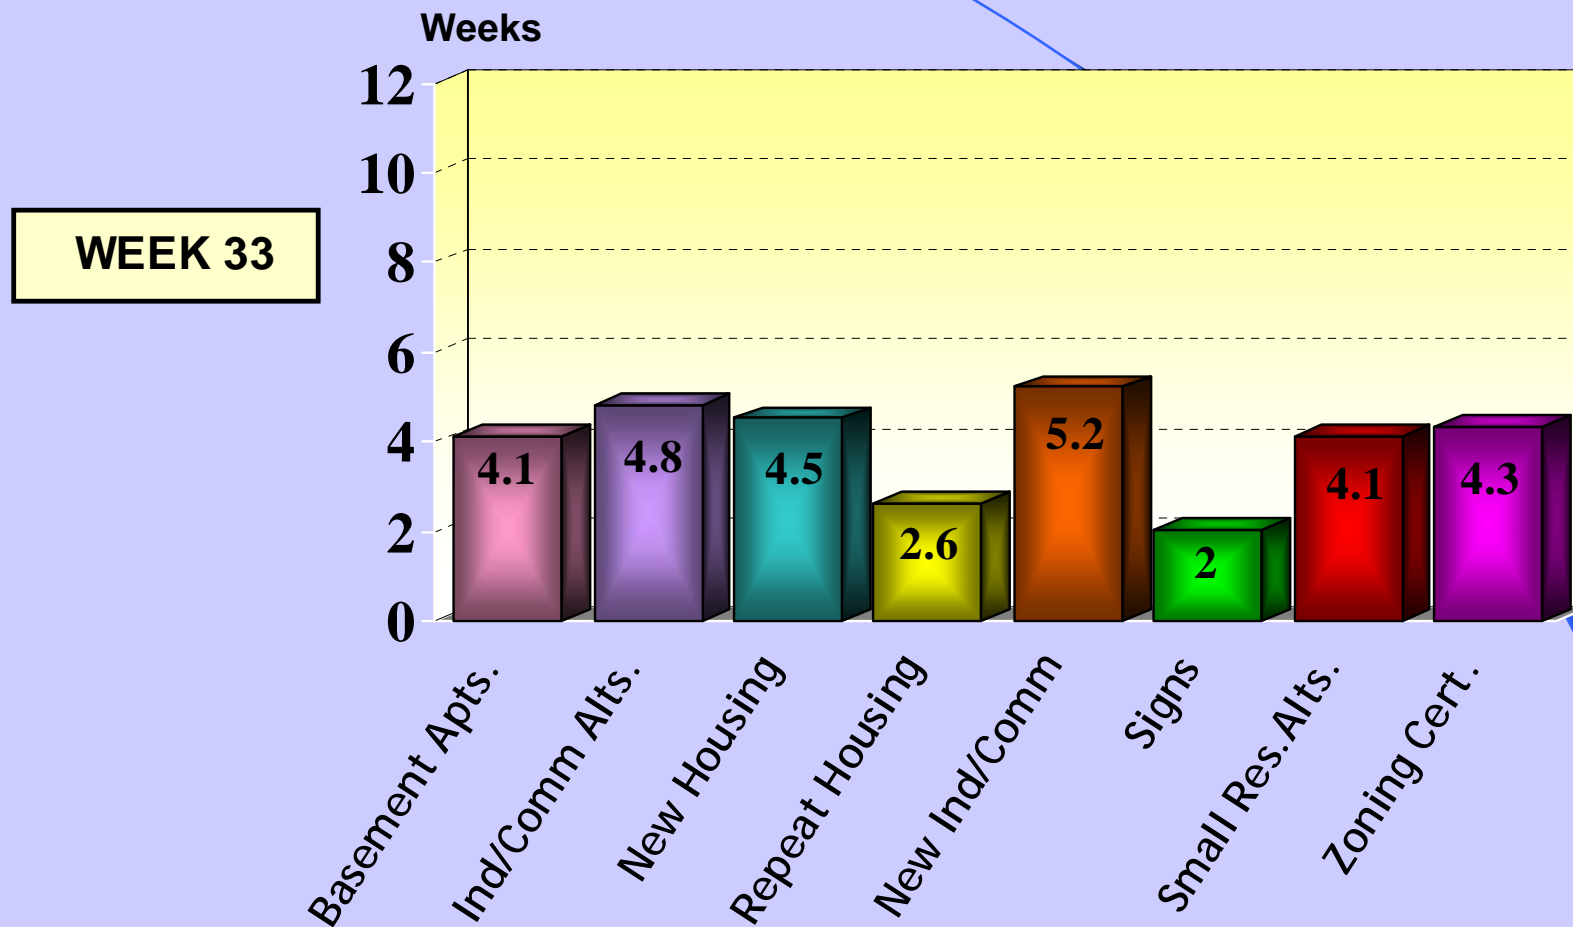

INCOMPLETE BUILDING PERMIT APPLICATIONS PROCESSING TIMES TO STATUS REPORT LETTERS

CURRENT *ESTIMATED* AVERAGE PROCESSING TIMES

EFFECTIVE AUGUST 16, 2010