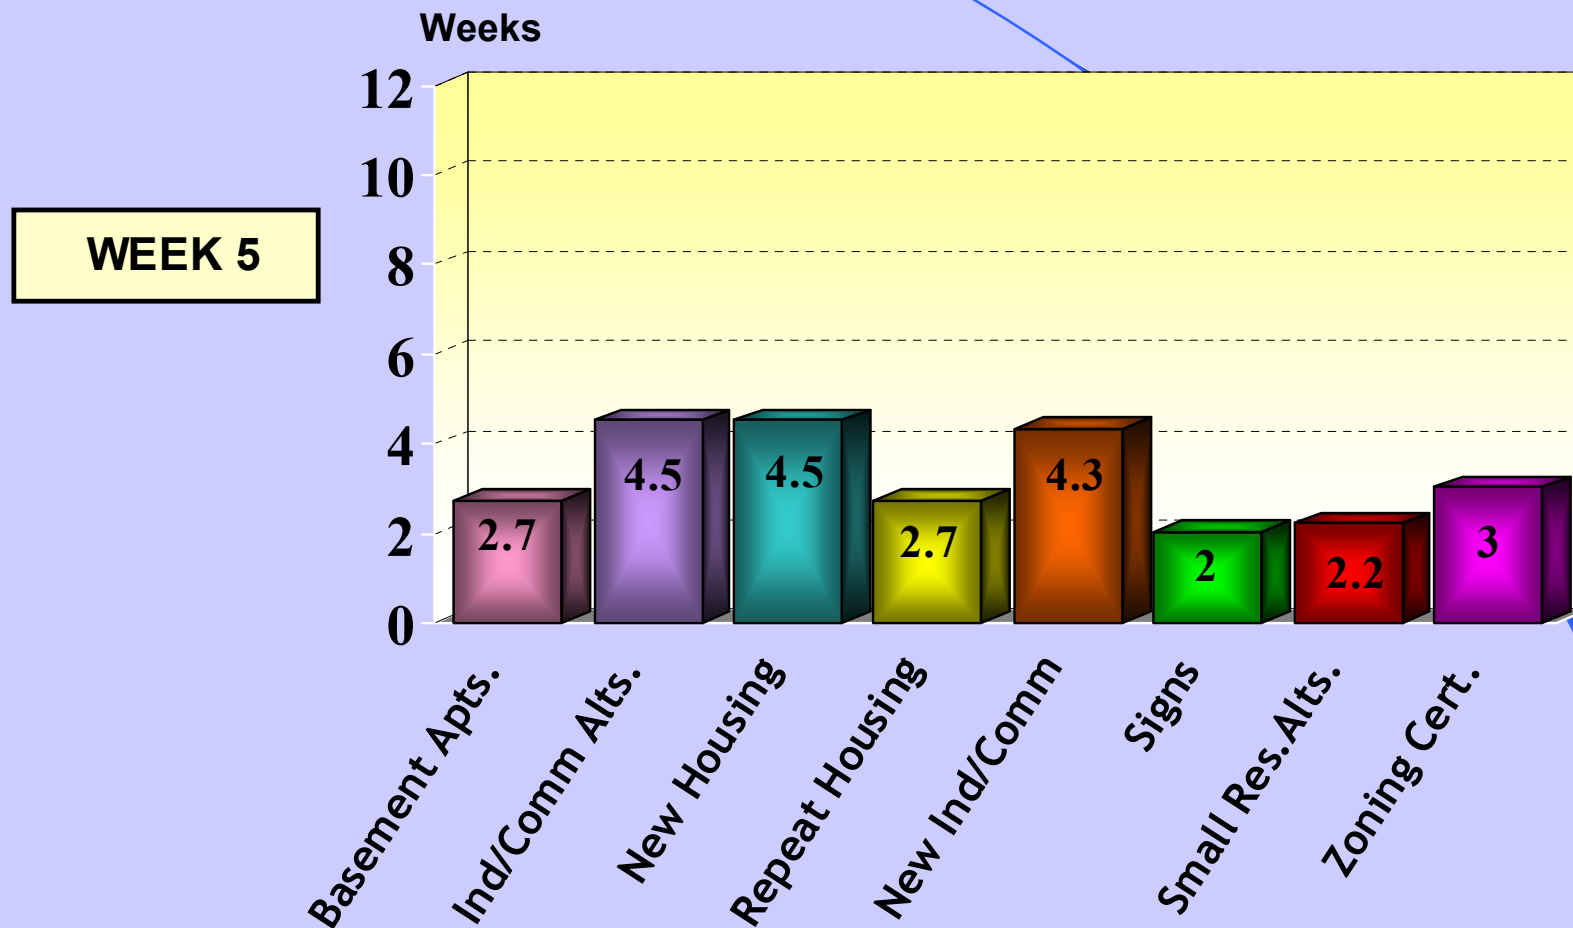

INCOMPLETE BUILDING PERMIT APPLICATIONS PROCESSING TIMES TO STATUS REPORT LETTERS

CURRENT *ESTIMATED* AVERAGE PROCESSING TIMES

EFFECTIVE FEBRUARY 1, 2010