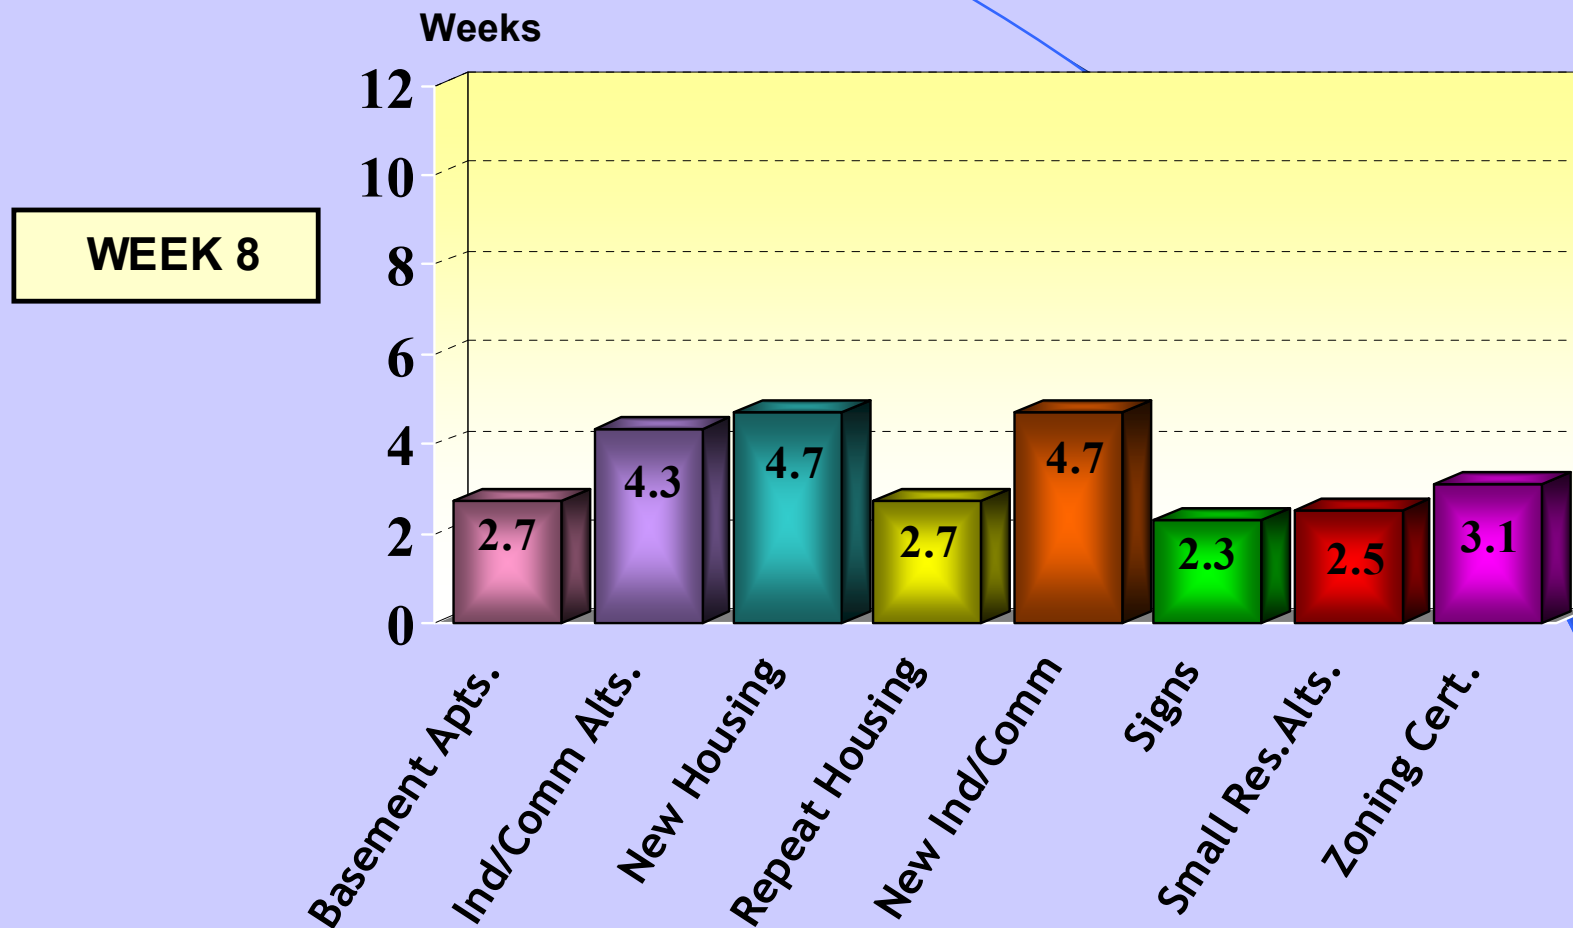

# INCOMPLETE BUILDING PERMIT APPLICATIONS PROCESSING TIMES TO STATUS REPORT LETTERS

CURRENT *ESTIMATED* AVERAGE PROCESSING TIMES

EFFECTIVE FEBRUARY 22, 2010