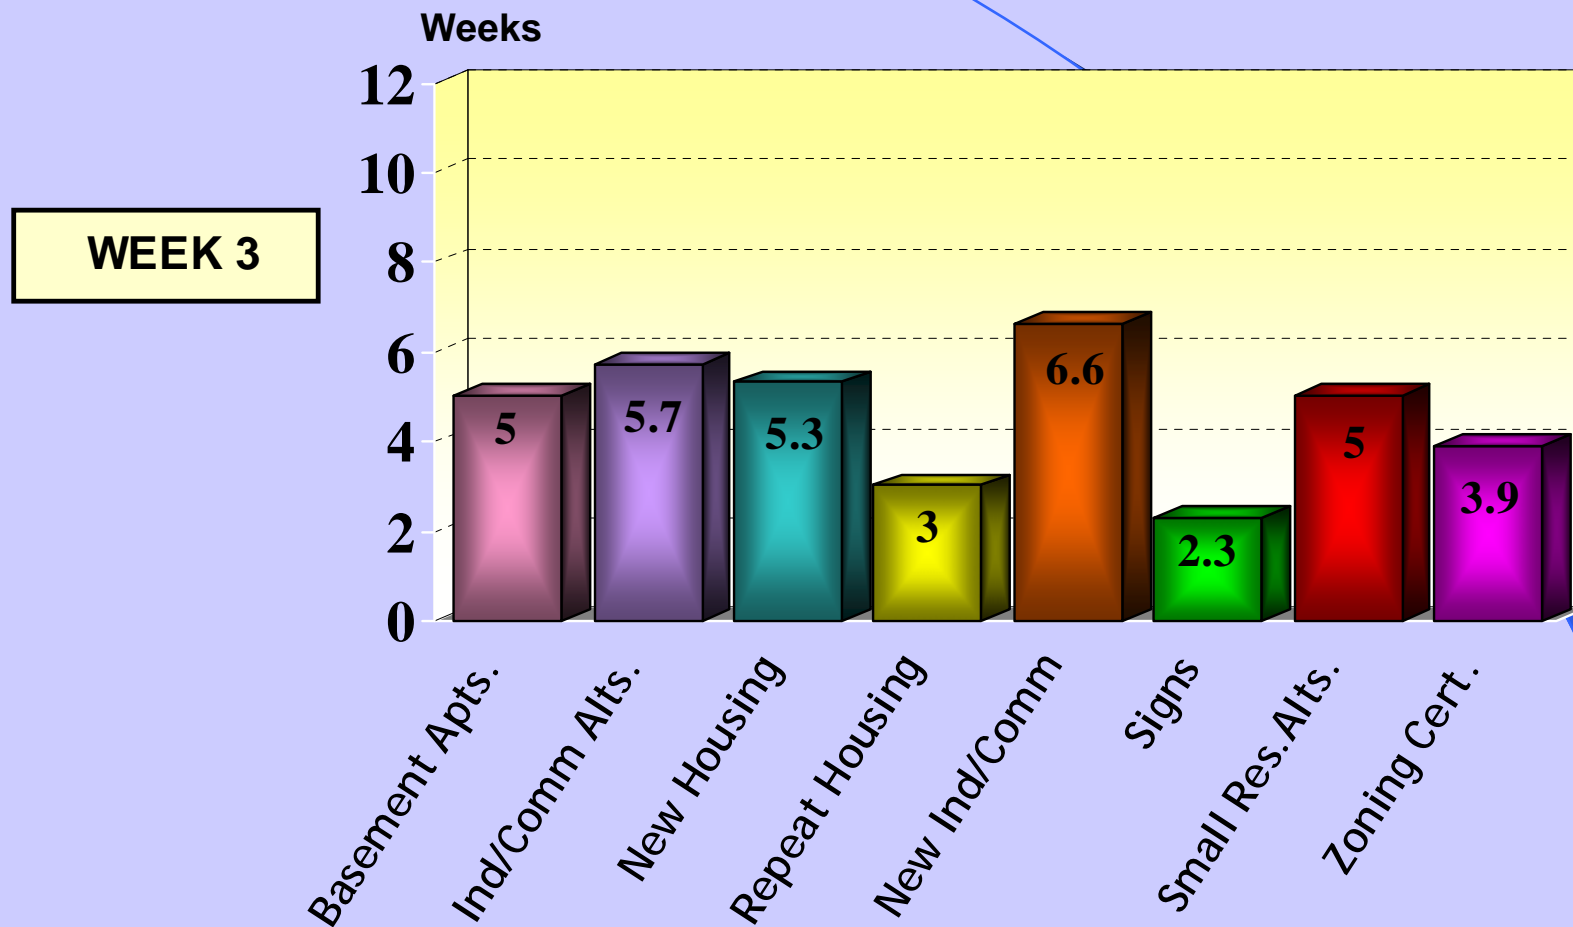

# INCOMPLETE BUILDING PERMIT APPLICATIONS PROCESSING TIMES TO STATUS REPORT LETTERS

CURRENT *ESTIMATED* AVERAGE PROCESSING TIMES

EFFECTIVE JANUARY 16, 2012