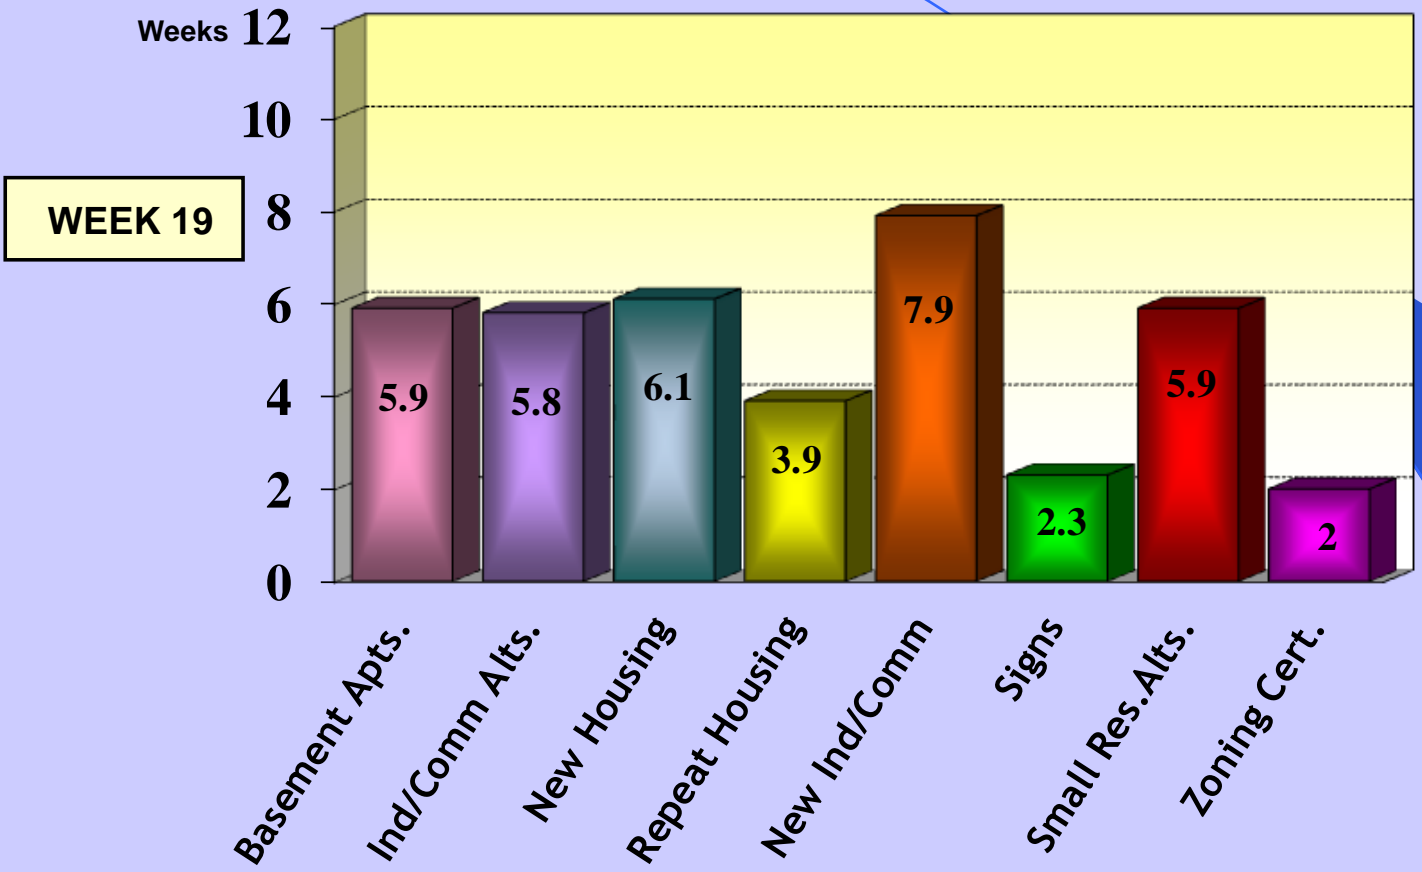

INCOMPLETE BUILDING PERMIT APPLICATIONS PROCESSING TIMES TO STATUS REPORT LETTERS

CURRENT *ESTIMATED* AVERAGE PROCESSING TIMES
EFFECTIVE MAY 6, 2013