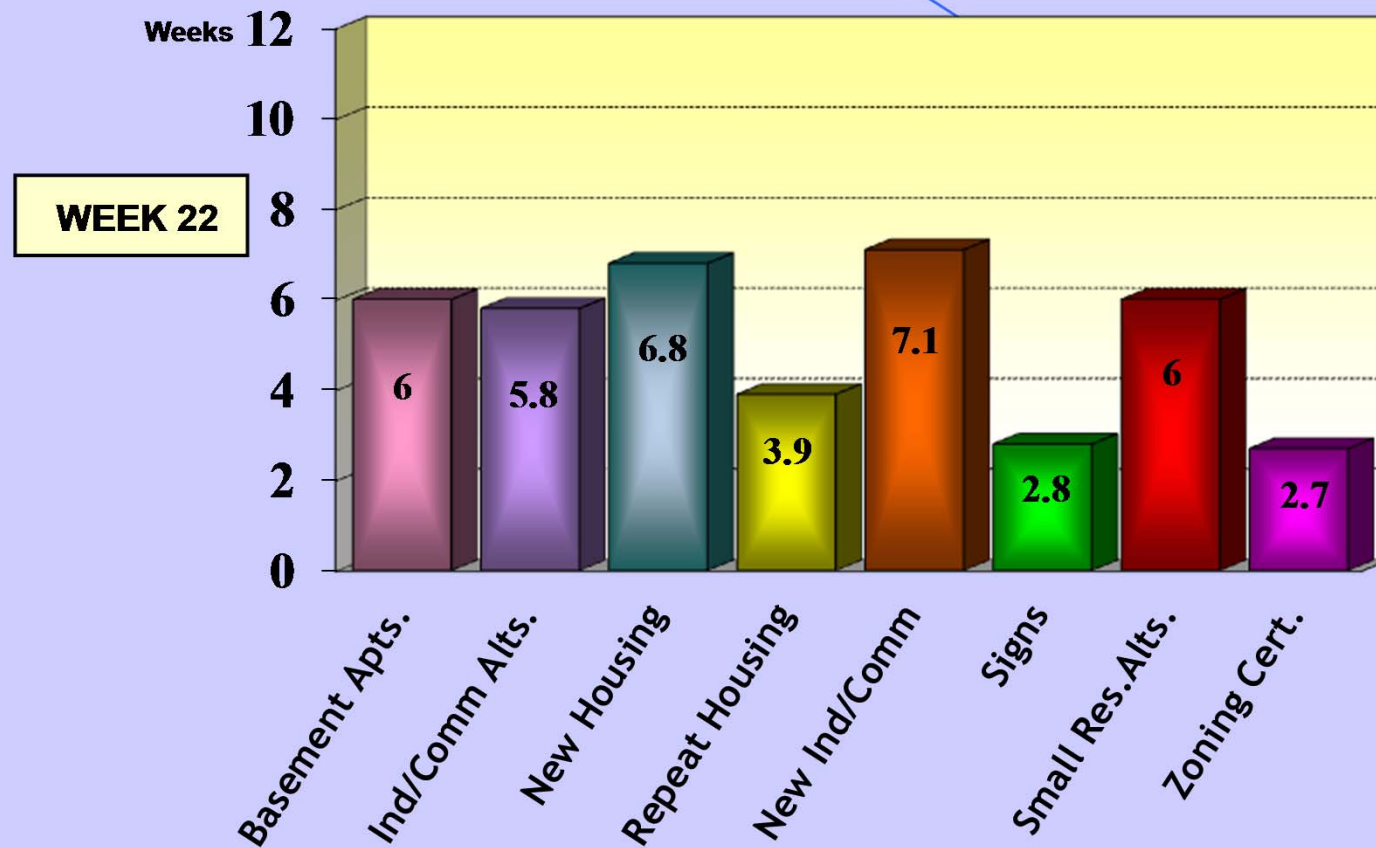

INCOMPLETE BUILDING PERMIT APPLICATIONS PROCESSING TIMES TO STATUS REPORT LETTERS

CURRENT *ESTIMATED* AVERAGE PROCESSING TIMES

EFFECTIVE MAY 27, 2013