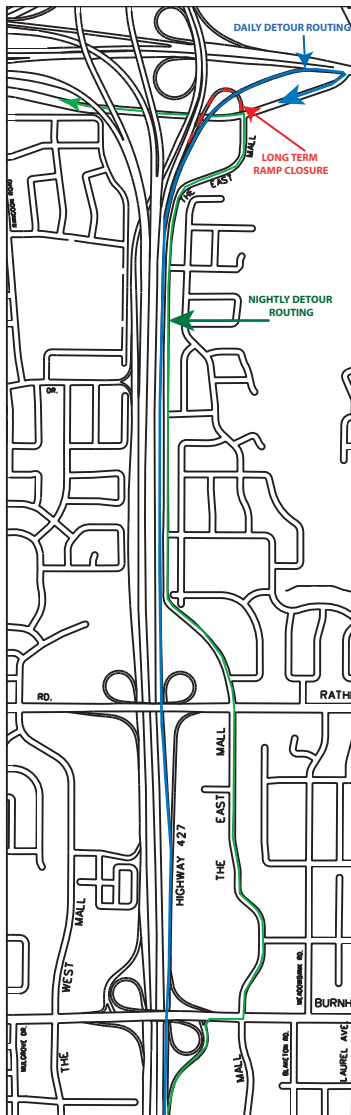

Alerts **DETOUR - SERVICE ADVISORY**

427 Northbound Off Ramp to Eglinton Ave W Wednesday April 10 to Thursday July 25, 2013 35/35A Eglinton (West) 57 Courtenypark (North)

LONG TERM CLOSURE

Routes 35/35A West and 57 North will follow detour routing due to the closure of the Northbound 427 off-ramp to Eglinton Ave. West from Wednesday April 10, to Thursday July 25, 2013.

NIGHTLY CLOSURE

Due to nightly closure of 427 ramp to Eglinton, please follow The East Mall to access Eglinton Avenue West from 10:00 pm on Monday April 29 until 5:00 am Tuesday April 30, 2013.

For more information,
please call 905-615-INFO (4636)
www.miway.ca/alerts