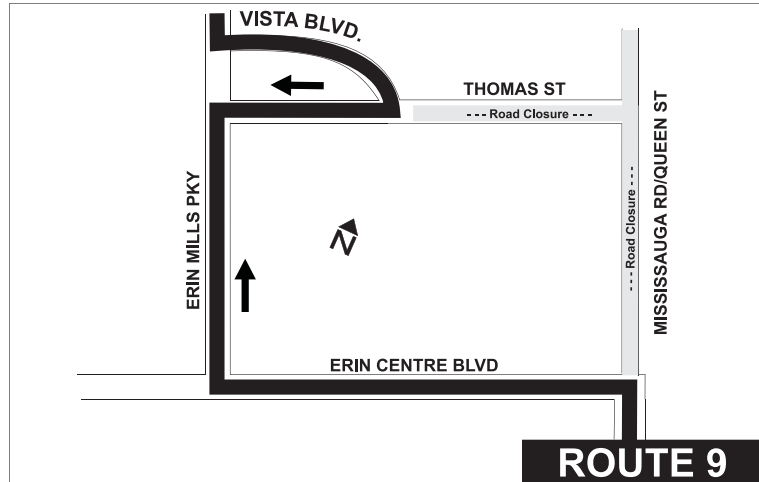

Alerts DETOUR - SERVICE ADVISORY

BREAD AND HONEY FESTIVAL

Saturday June 1, 2013

Road closures are in effect for the annual Bread and Honey Festival.

Detour Routes/Times

9:00 am - 1:00 pm
9 Rathburn-Millers Grove
44 Mississauga Road

9:00 am - 12:00 pm
10 Bristol-Britannia
39 Britannia

For more information,
please call 905-615-INFO (4636)
www.miway.ca/alerts