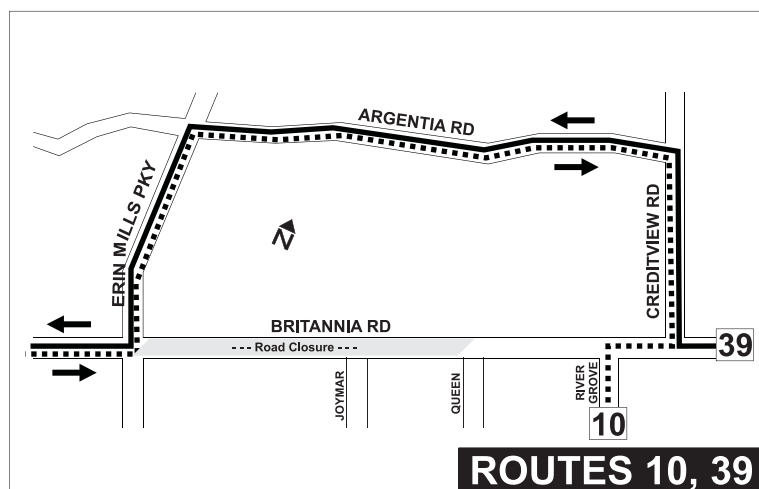

Alerts DETOUR - SERVICE ADVISORY

BREAD AND HONEY FESTIVAL

Saturday June 1, 2013

Road closures are in effect for the annual Bread and Honey Festival.

Detour Routes/Times

9:00 am - 1:00 pm
9 Rathburn-Millers Grove
44 Mississauga Road

9:00 am - 12:00 pm
10 Bristol-Britannia
39 Britannia

For more information,
please call 905-615-INFO (4636)
www.miway.ca/alerts