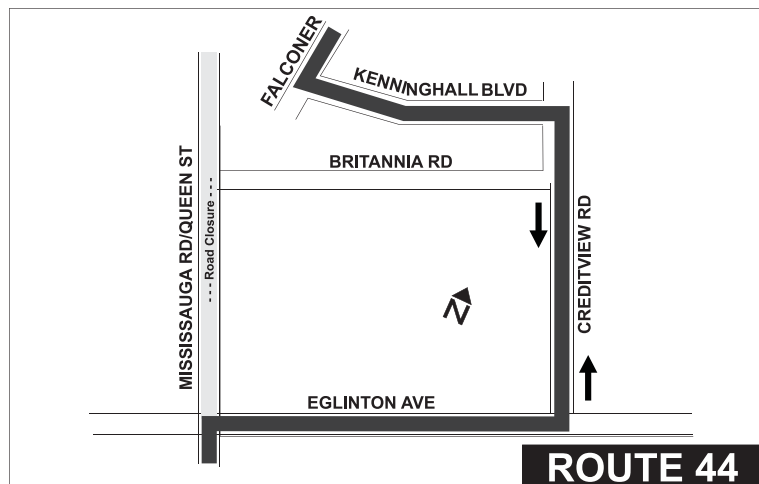

Alerts DETOUR - SERVICE ADVISORY

BREAD AND HONEY FESTIVAL

Saturday June 1, 2013

Road closures are in effect for the annual Bread and Honey Festival.

Detour Routes/Times

9:00 am - 1:00 pm
9 Rathburn-Millers Grove
44 Mississauga Road

9:00 am - 12:00 pm
10 Bristol-Britannia
39 Britannia

For more information,
please call 905-615-INFO (4636)
www.miway.ca/alerts