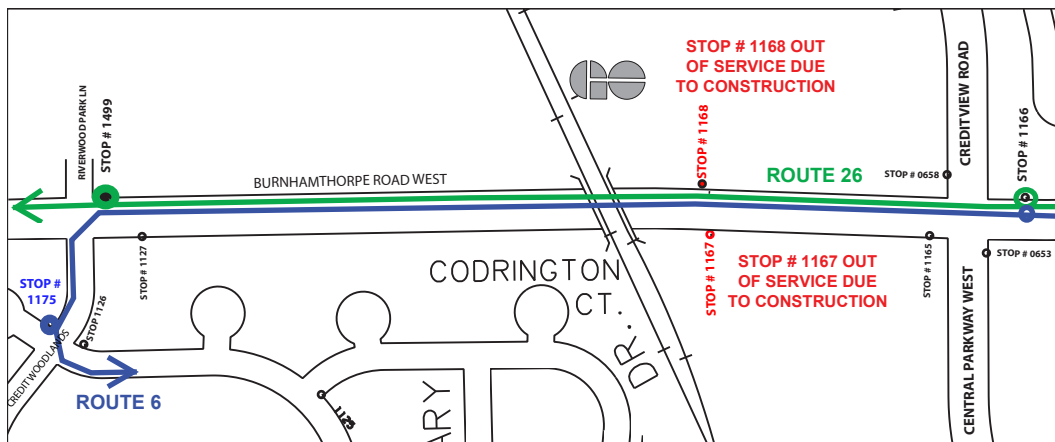

Alerts **SERVICE ADVISORY**

ERINDALE GO STATION CONSTRUCTION 6 CREDIT WOODLANDS | 26 BURNHAMTHORPE **UNTIL FURTHER NOTICE**

Stop # 1168 and Stop # 1167 Burnhamthorpe Road W west of Creditview Road will not be served by routes 6 and 26 due to construction until further notice.

Route 6 W passengers - please use stop # 1166 at Creditview Rd. or stop # 1175 on Credit Woodlands at Burnhamthorpe Road.

Route 26 W passengers - please use stop # 1166 at Creditview Rd. or stop # 1499 on Burnhamthorpe at Credit Woodlands

Route 6 E and 26 E passengers - please use stop # 1127 at Credit Woodlands or stop # 1165 at Central Parkway W.

Stops on Burnhamthorpe Road at Creditview Road will only be accessed from Creditview Road