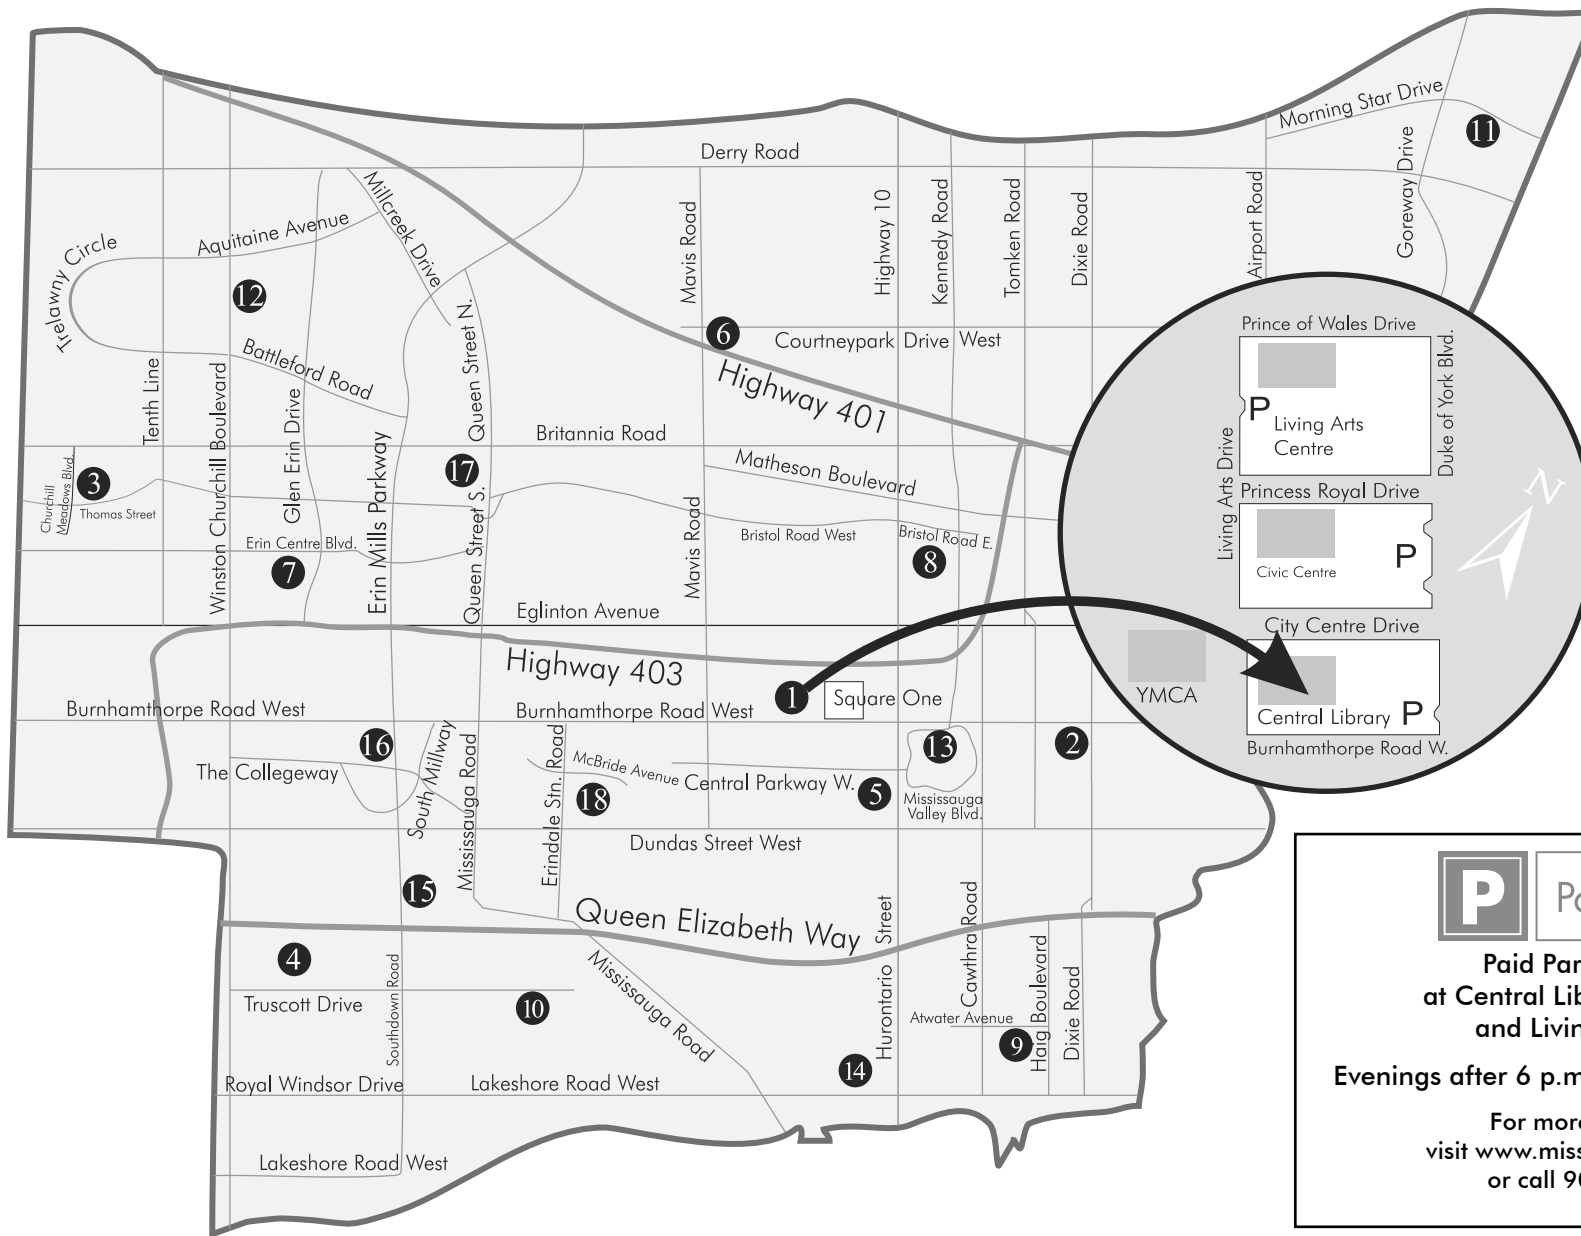

# MISSISSAUGA LIBRARY SYSTEM HOURS

**For bus route information go to:**  
[www.miway.ca](http://www.miway.ca)  
 or call miWAY, the new Mississauga Transit at:  
 905-615-INFO (4636)

**Mobile site:**  
[m.miway.ca](http://m.miway.ca)