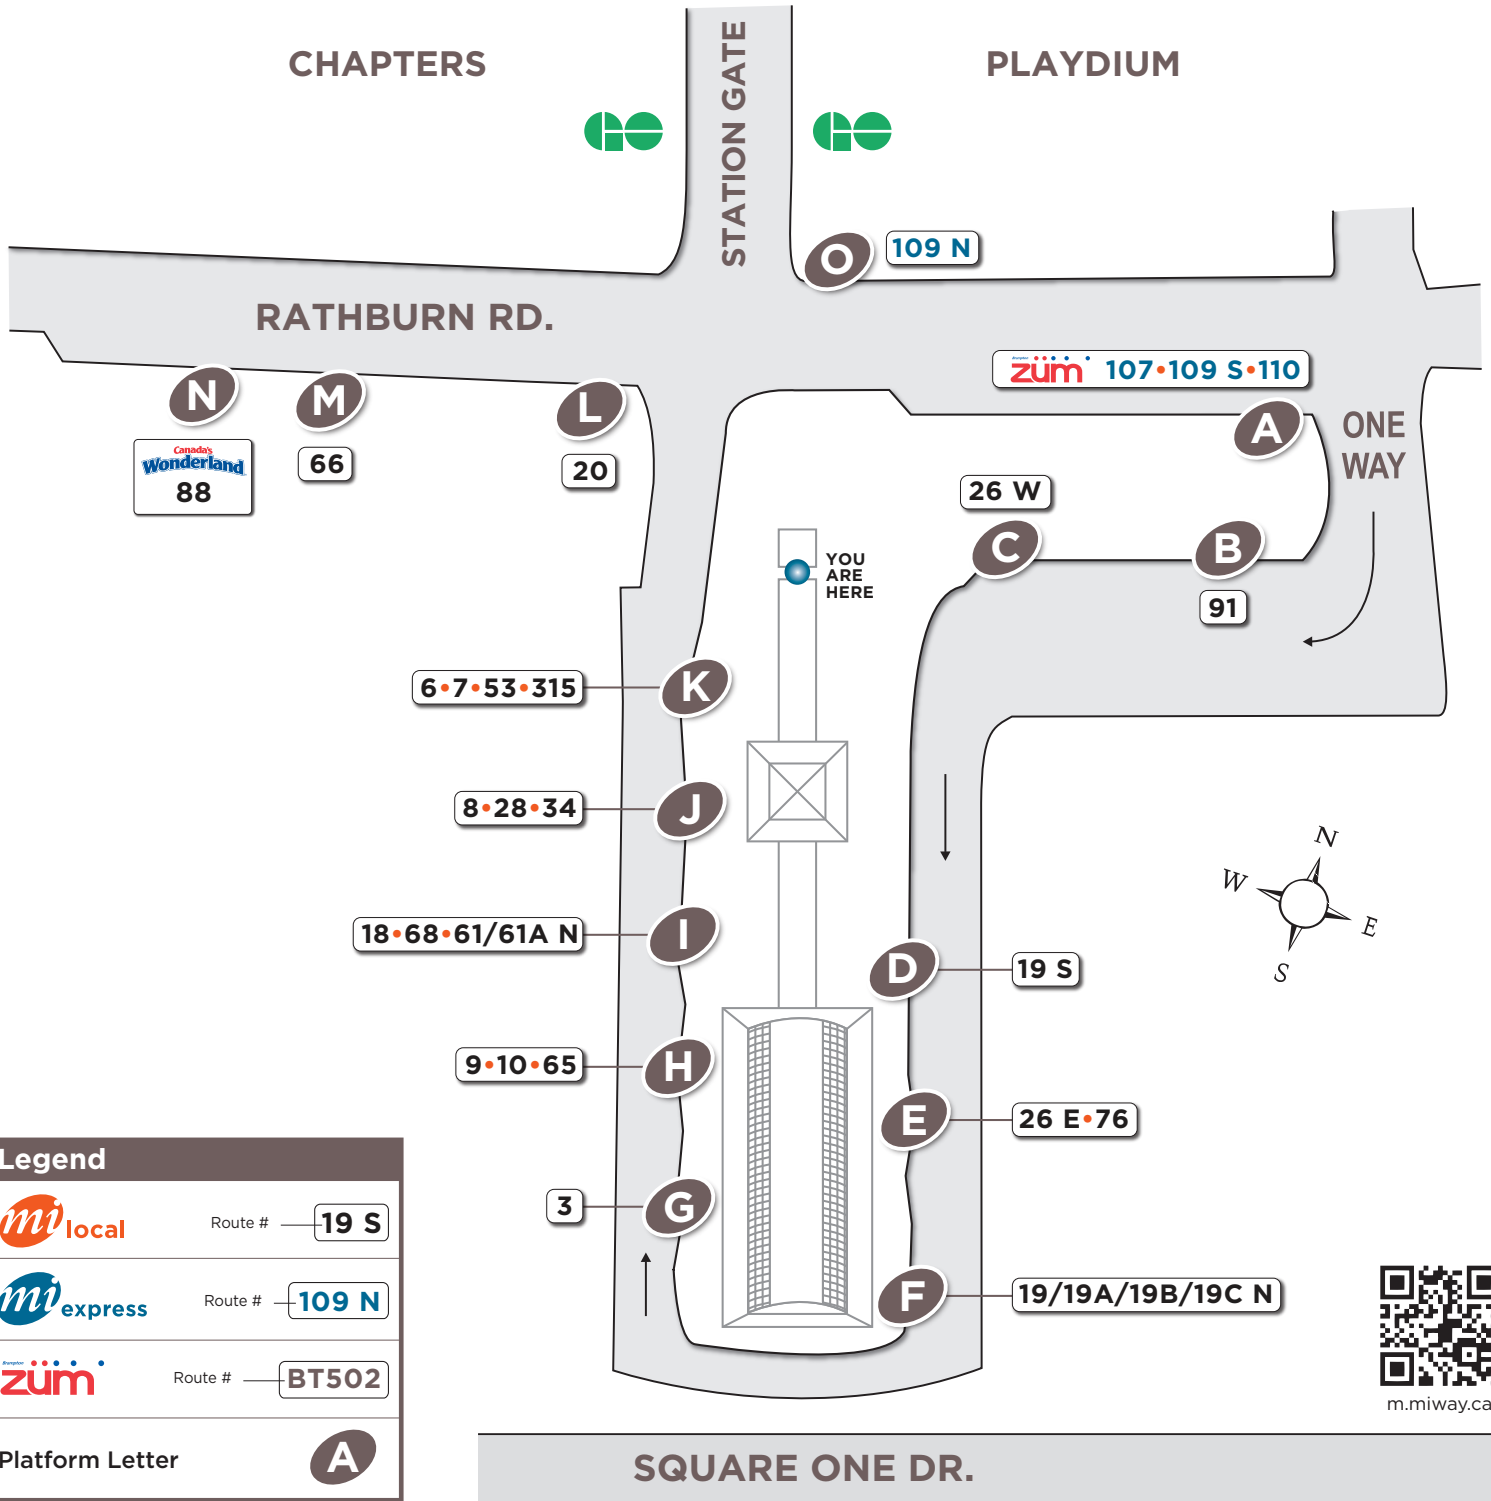

City Centre Transit Terminal Stops

EFFECTIVE MARCH 26, 2012

Legend

- mi local** Route # **19 S**
- mi express** Route # **109 N**
- züm** Route # **BT502**
- Platform Letter** **A**