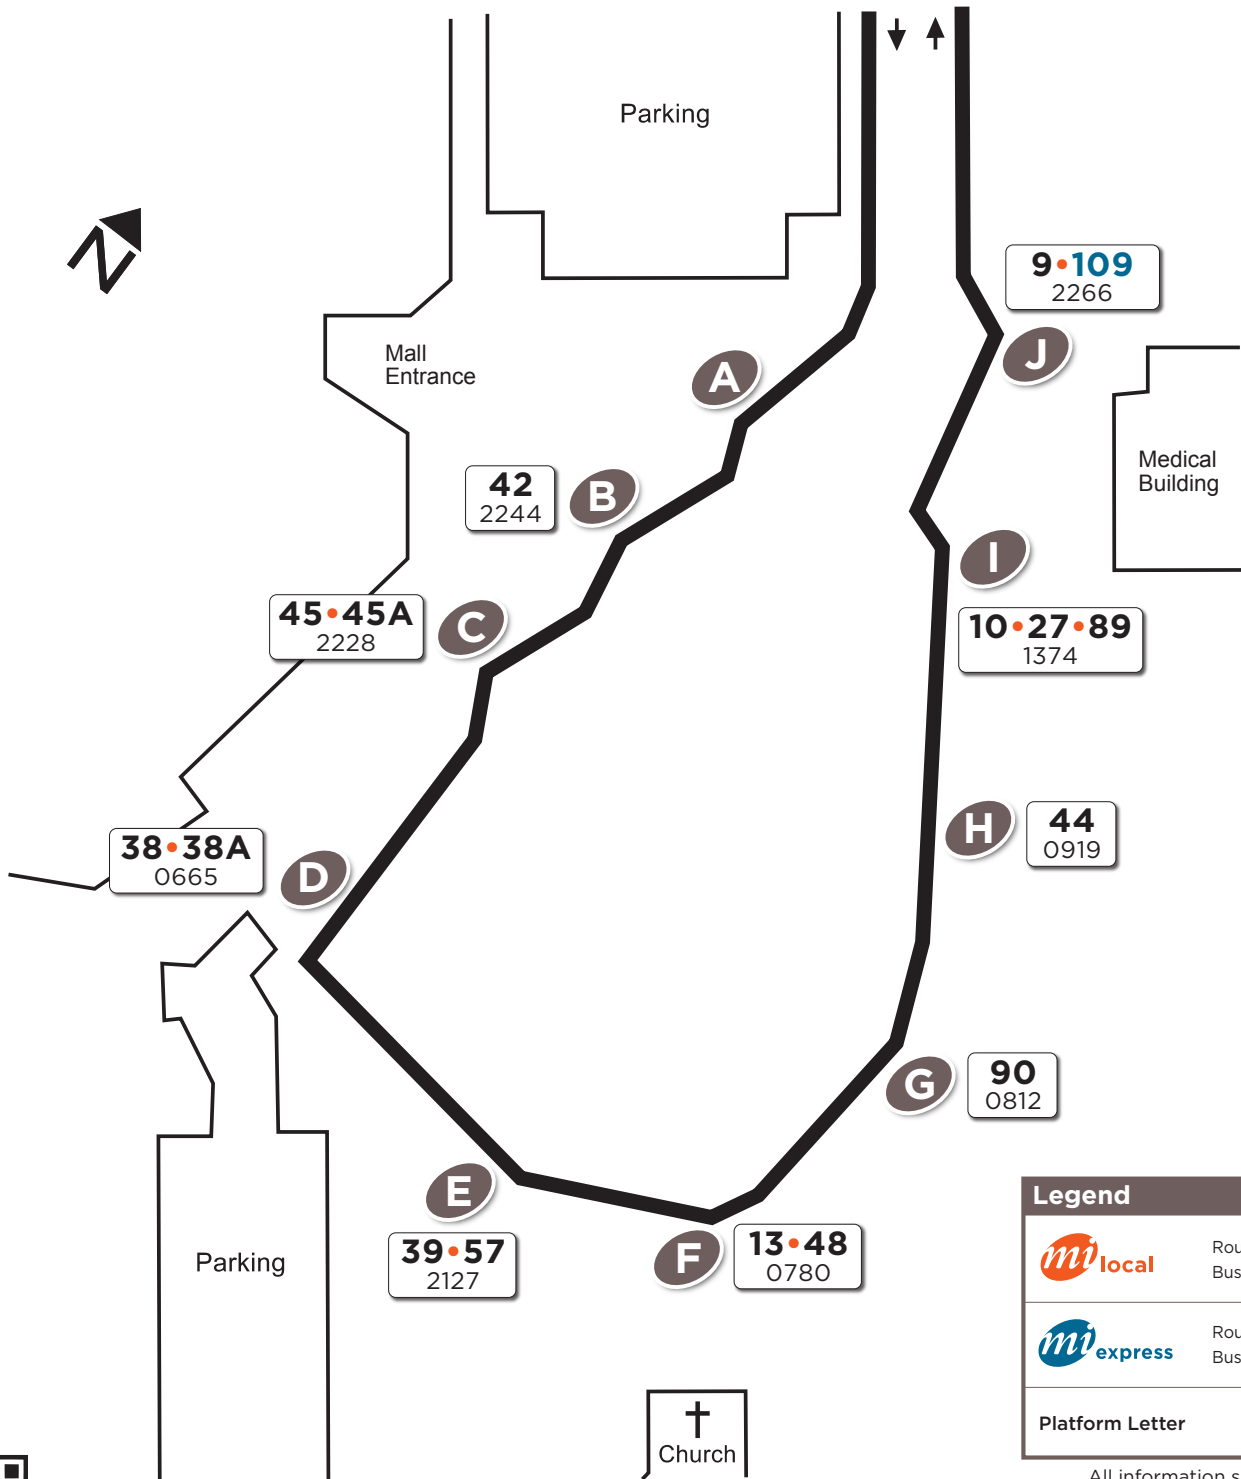

Meadowvale Town Centre Terminal Stops

EFFECTIVE DECEMBER 12, 2011

Legend	
	Route # — 44 Bus stop # — 0919
	Route # — 109 Bus stop # — 2266
Platform Letter	A

All information subject to change without notice 11•2011