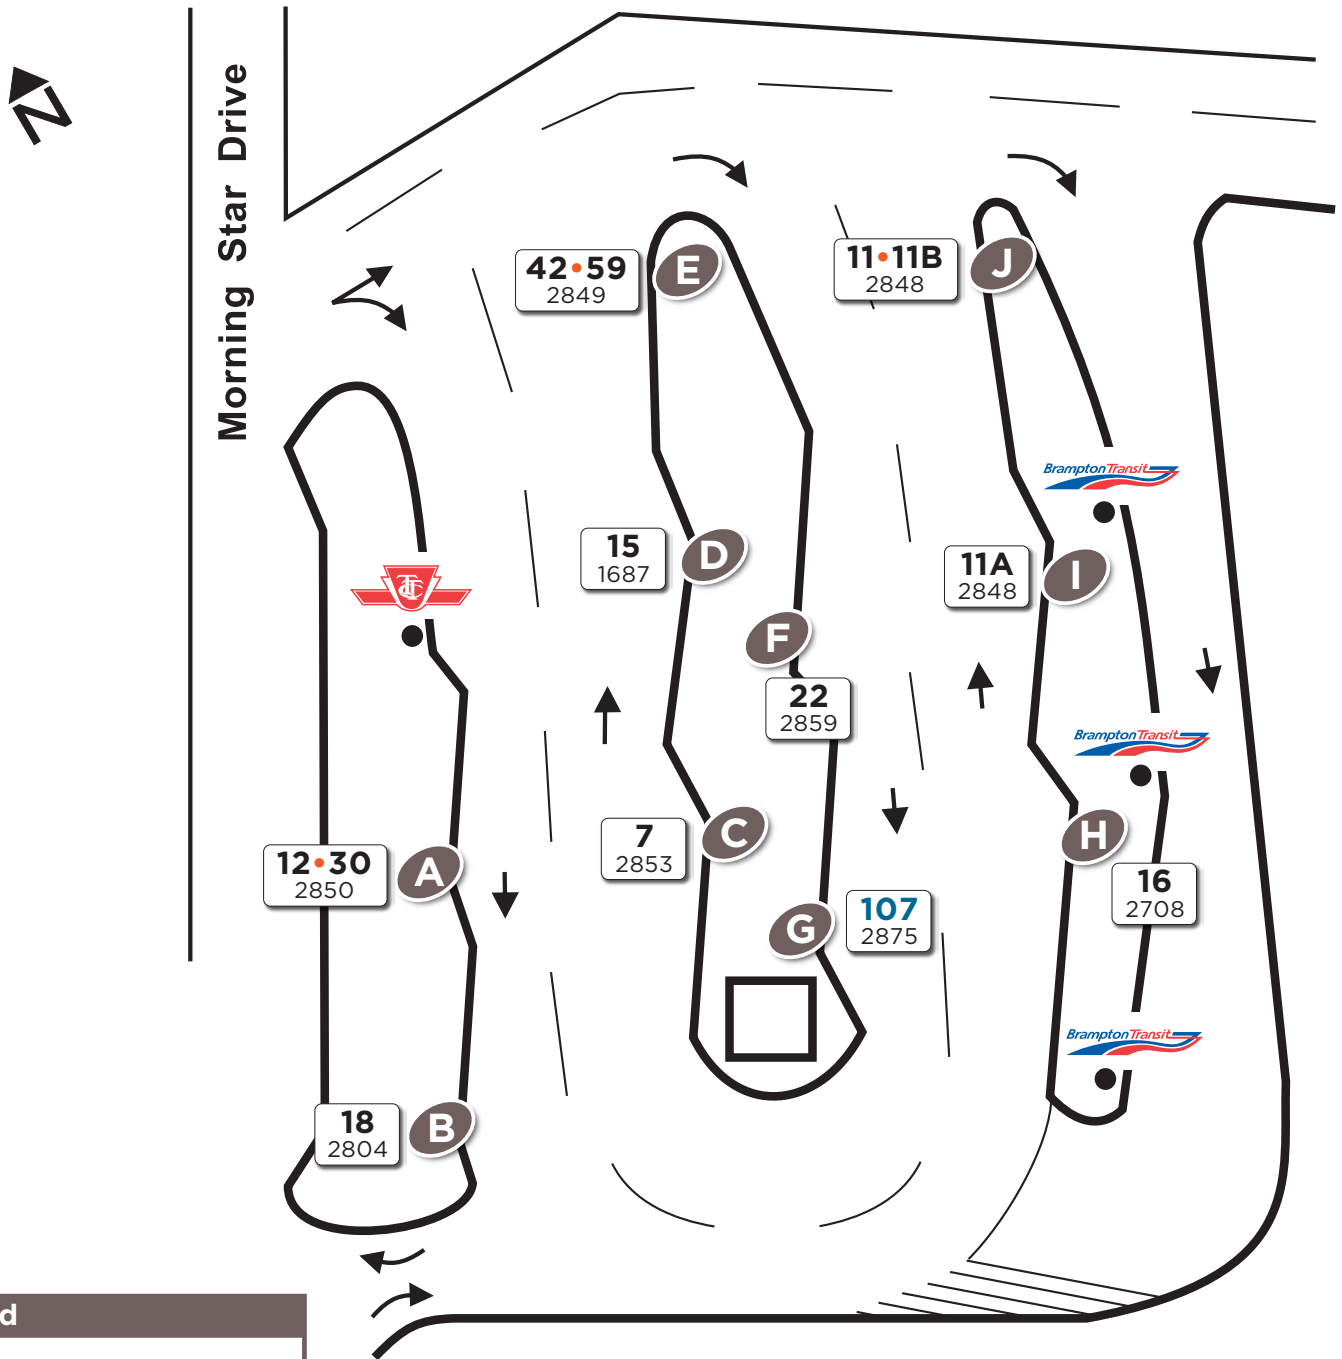

Westwood Mall Terminal Stops

EFFECTIVE JANUARY 30, 2012

Legend

Route # **18**

Route # **107**

Platform Letter **A**