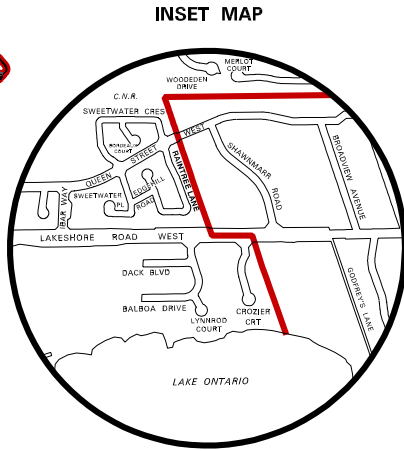

LEGEND
——— Ward Boundary
- - - Z-Area Boundary