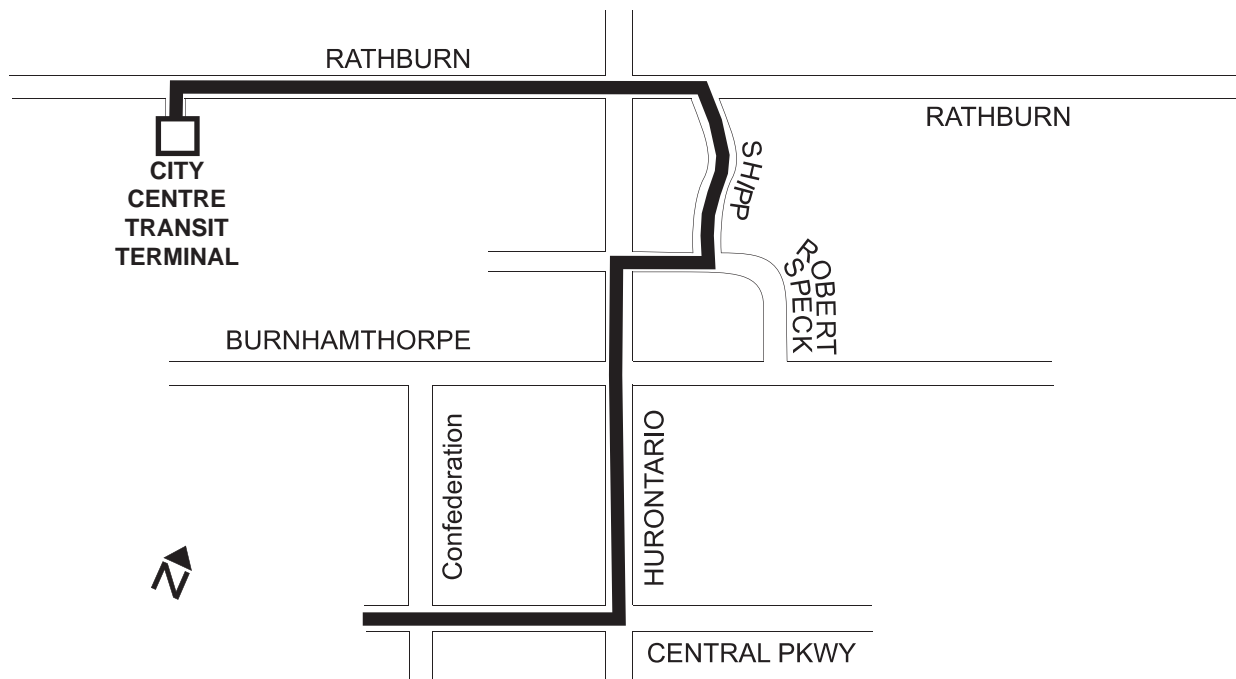

Alerts **DETOUR - SERVICE ADVISORY**

MISSISSAUGA MARATHON

Sunday May 5, 2013

28 Confederation

Please note the detour routing in effect from 7:00 am until the road(s) re-open. Service will return to normal as the marathon progresses.