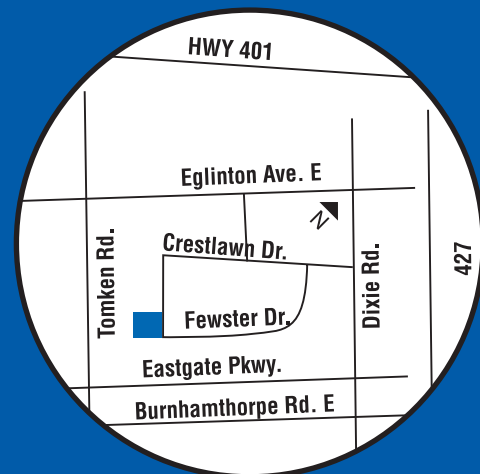

Open July 2, 2008

Fewster Community Recycling Centre

your one-stop drop-off

At Fewster Community Recycling Centre (CRC), Peel residents and small businesses may drop off the following items:

- Blue Box material, yard waste, scrap metal, scrap wood, tires and drywall
- Household hazardous waste, such as paint, pesticides and motor oil (not applicable to small businesses)
- Large metal appliances and fixtures
- Gently used items for Goodwill
- Electronics
- Non-recyclable waste

Residents may also purchase compost in loose and bulk formats.

Fewster Community Recycling Centre

1126 Fewster Dr., Mississauga L4W 2A4

Hours: Mon to Sun, 8:30 a.m. - 4:30 p.m.

Evening Hours: Thursday until 8 p.m.

(May to September only)

For more information on the Region's CRCs, including applicable fees, vehicle restrictions, locations and accepted materials, call **905-791-9499** or visit www.peelregion.ca/waste.