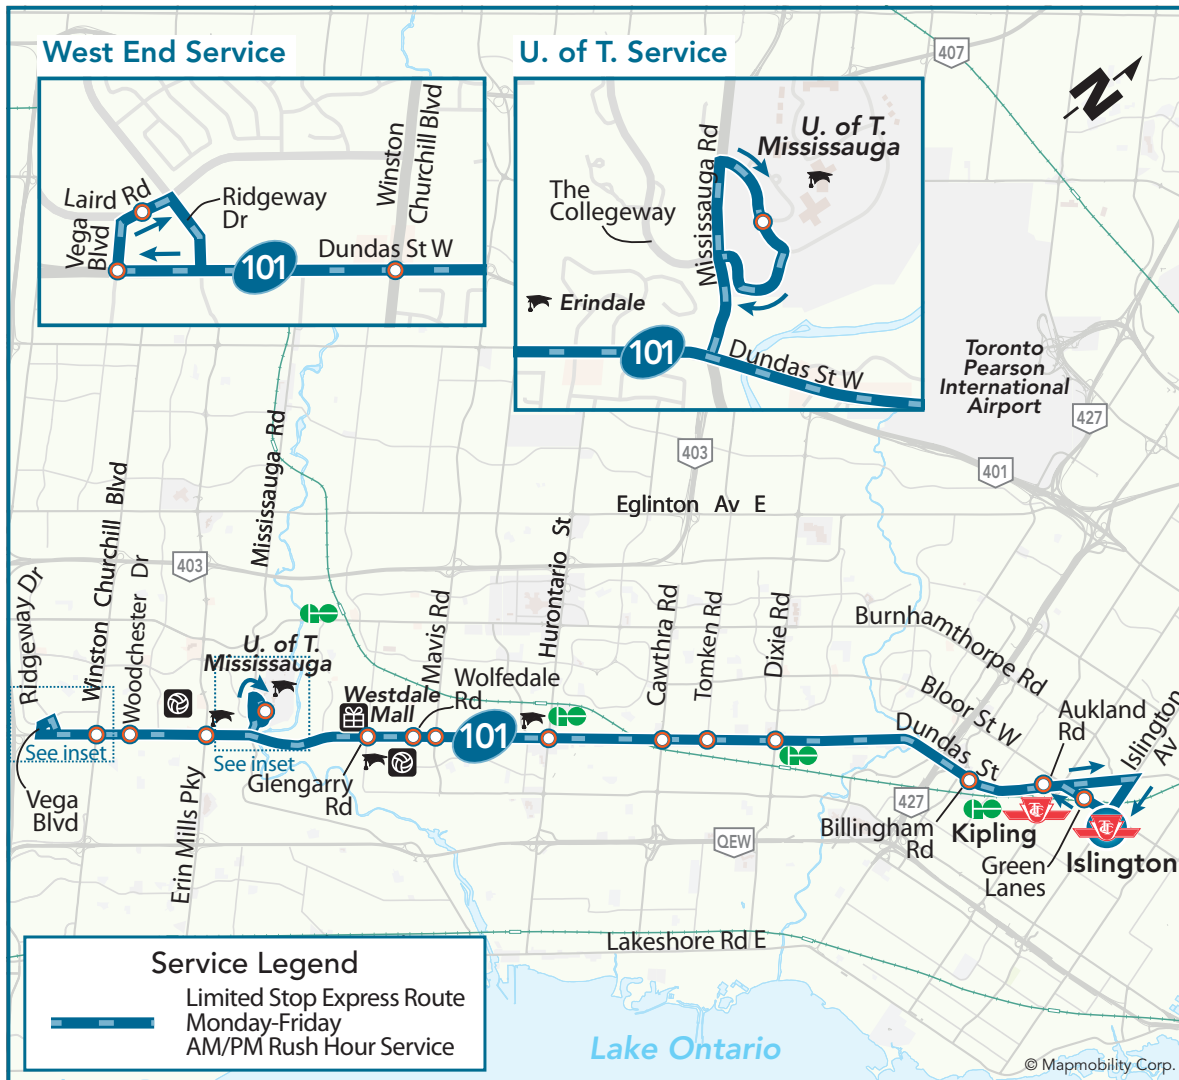

# 101 Dundas Express

Monday-Friday Service

Effective: September 3, 2012

Legend			
	TTC Subway Station		Major Transit Terminal
	Islington		Express Route Stop
	GO Train Station		Hospital
	Clarkson		Shopping Centre
			High School, University or College
			Recreation or Community Centre
			Ice Rink
			Public Library
			Living Arts Centre
			Civic Centre (City Hall)

Find customized route and schedule information:

ONLINE TRIP PLANNER  
Visit [miway.ca](http://miway.ca) and get click n'.

Mobile site [m.miway.ca](http://m.miway.ca)

iPhone® & iPod touch® App

905-615-4BUS(4287)  
Call and enter a four-digit bus stop number for scheduled departure times.