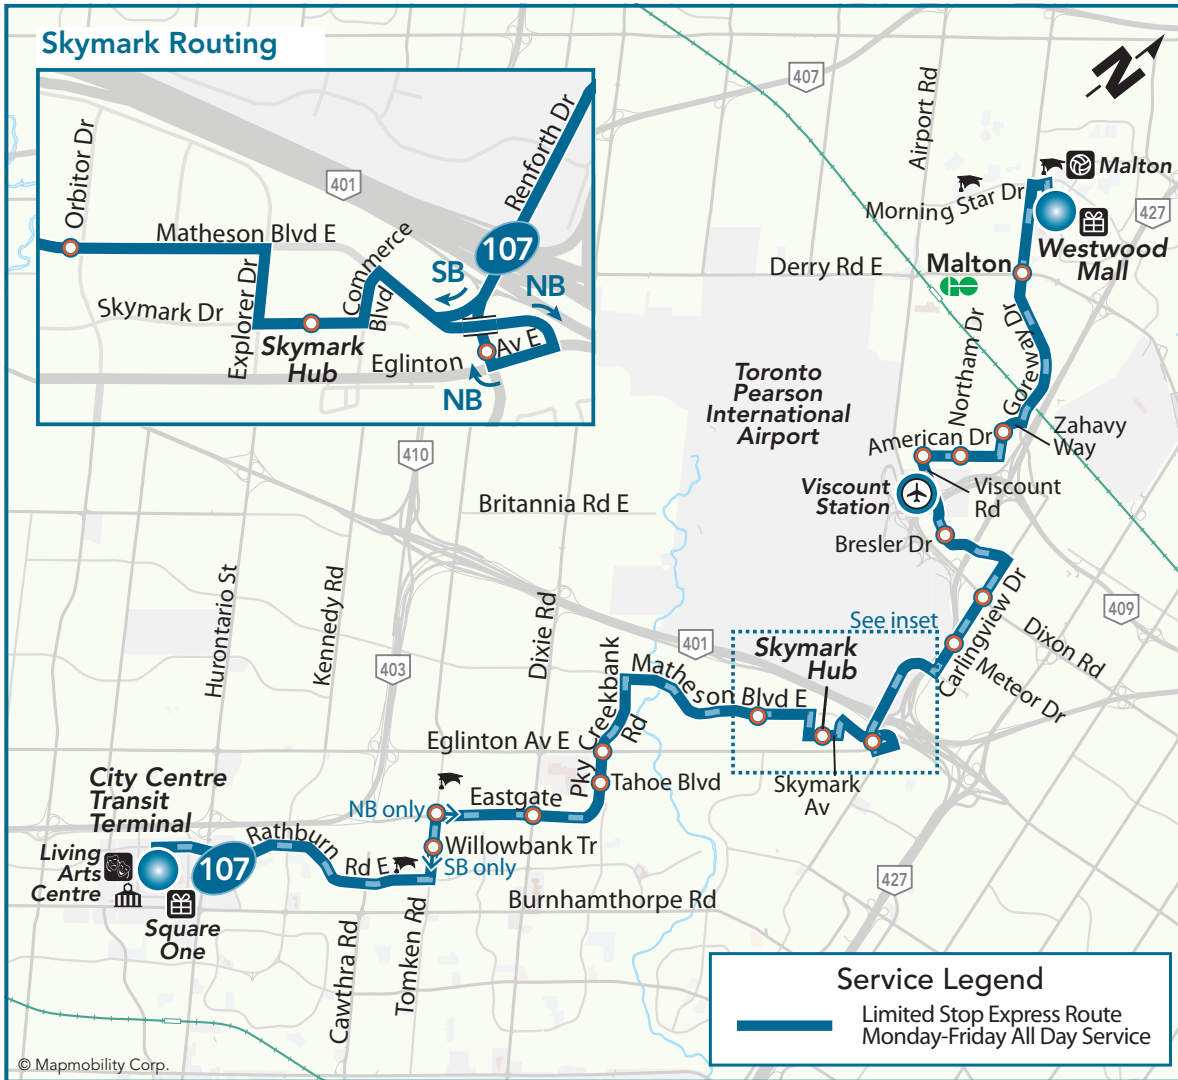

107 Malton Express

Monday-Friday Service

Effective: May 6, 2013

Legend

- | | | | |
|-------------------------------------|------------------------|------------------------------------|--------------------------|
| Islington TTC Subway Station | Major Transit Terminal | Hospital | Ice Rink |
| Clarkson GO Train Station | Express Route Stop | Shopping Centre | Public Library |
| | | High School, University or College | Living Arts Centre |
| | | Recreation or Community Centre | Civic Centre (City Hall) |

Find customized route and schedule information:

<p>Click n' Ride ONLINE TRIP PLANNER Visit miway.ca and get click n'.</p>	<p>Mobile site m.miway.ca</p>	<p>iPhone® & iPod touch® App</p>	<p>citylink 905-615-4BUS(4287) Call and enter a four-digit bus stop number for scheduled departure times.</p>	<p>905-615-INFO (4636) TTY: 905-615-3886 Contact Us miway.info@mississauga.ca</p>
--	---	--------------------------------------	--	--