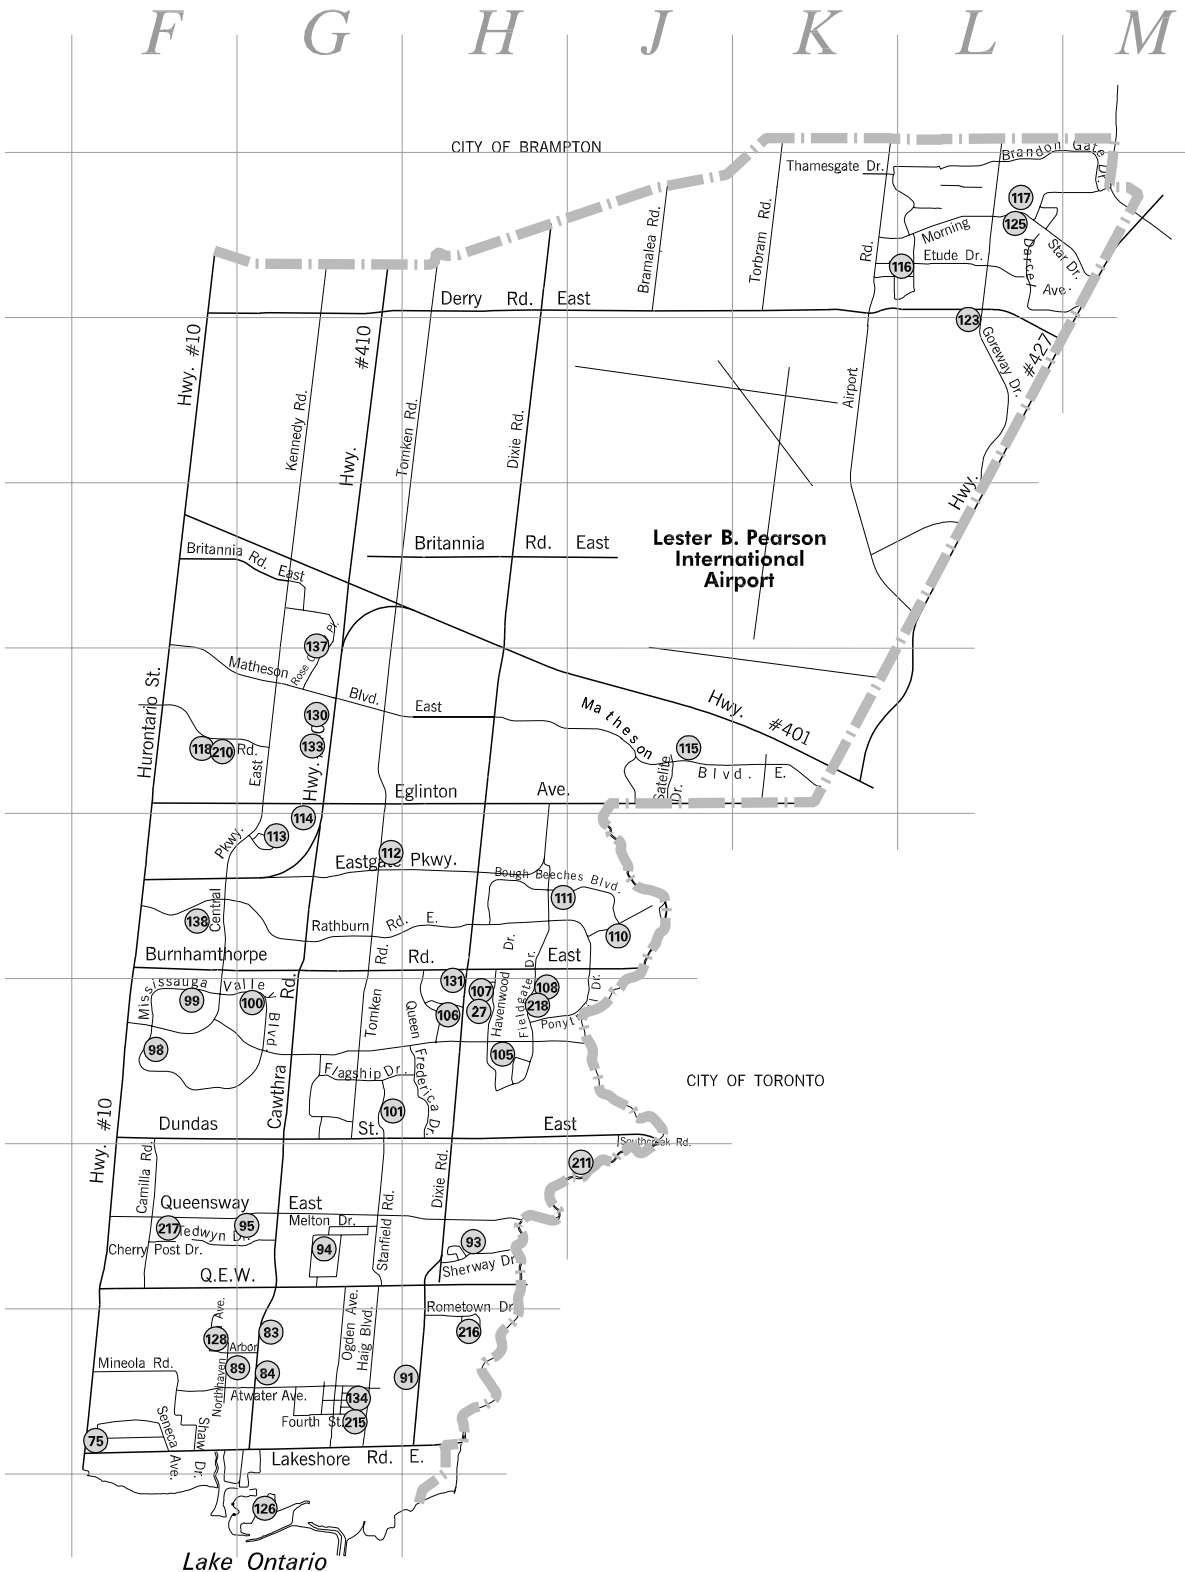

# Facility Maps

City of Mississauga

**EAST**

Produced by  
T&W, LIS

Map Index—Facility Locations

Each facility is listed with a map code and facility number followed by the grid reference and address. The maps on pages 4 and 5 have been divided into two sections (East and West) and there is a numbered dot on the maps for each facility. To find the exact location of your facility, use the grid reference to narrow down the search area and locate the facility by its dot number.

EXAMPLE: To find the location of Clarkson Arena, the map code listed on this page under Arenas is 63 and the grid reference is B9. First turn to the maps (page 4 and 5) then find the grid reference B9 square and locate facility dot number 63 for the exact location.