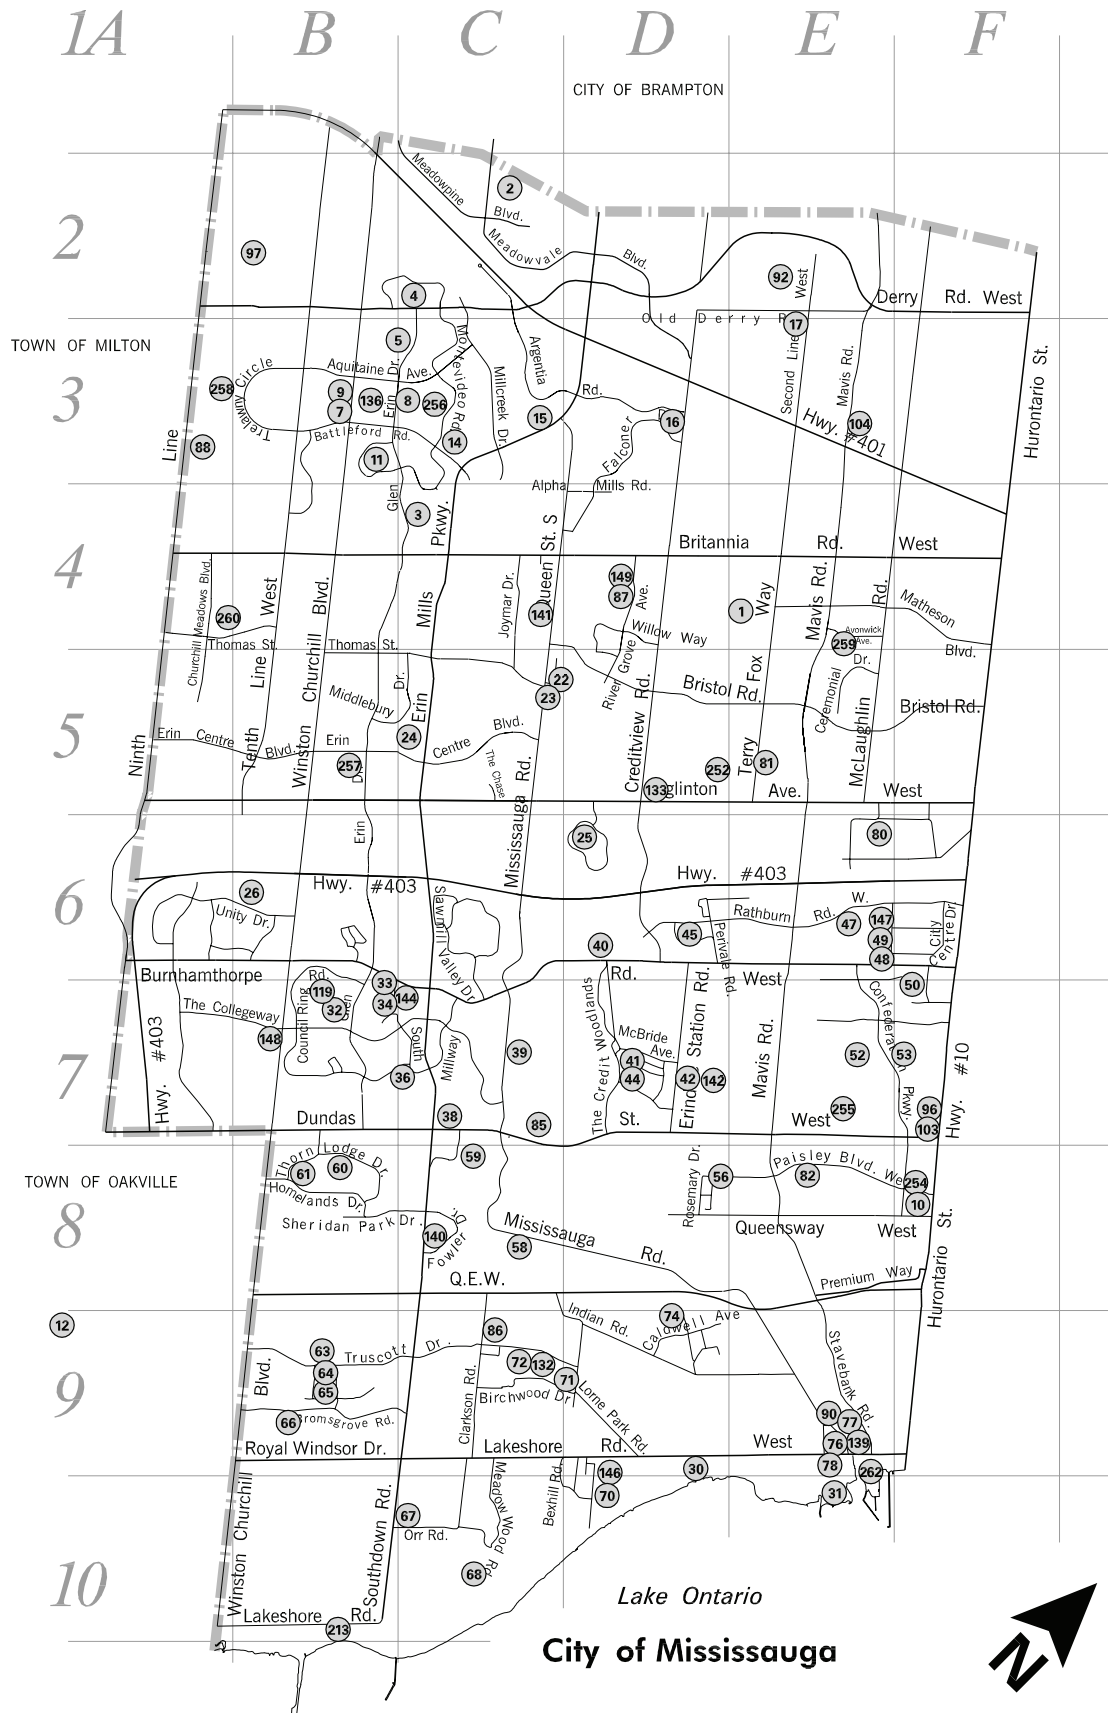

WEST

MISSISSAUGA
Leading today for tomorrow

Produced by
T&W, LIS