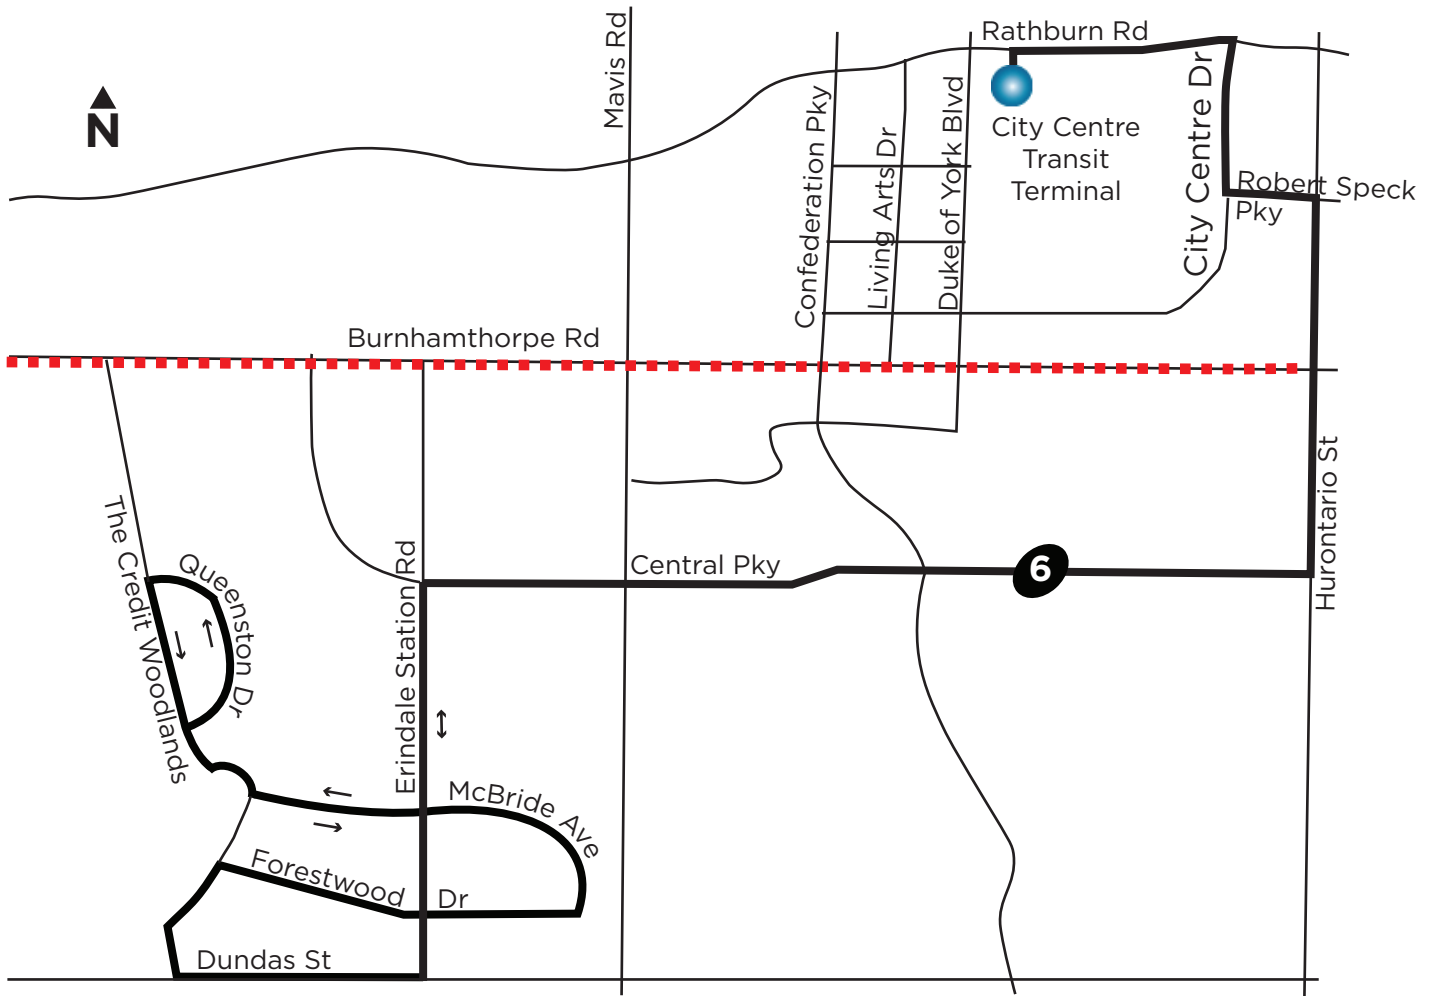

Service Update

Effective: Sun Apr 28, 2024 | 6:30 am to 11:30 am

Mississauga Marathon

Routes Impacted: 6

Stops will be missed until roads reopen

Legend ■■■ Event Road Closure