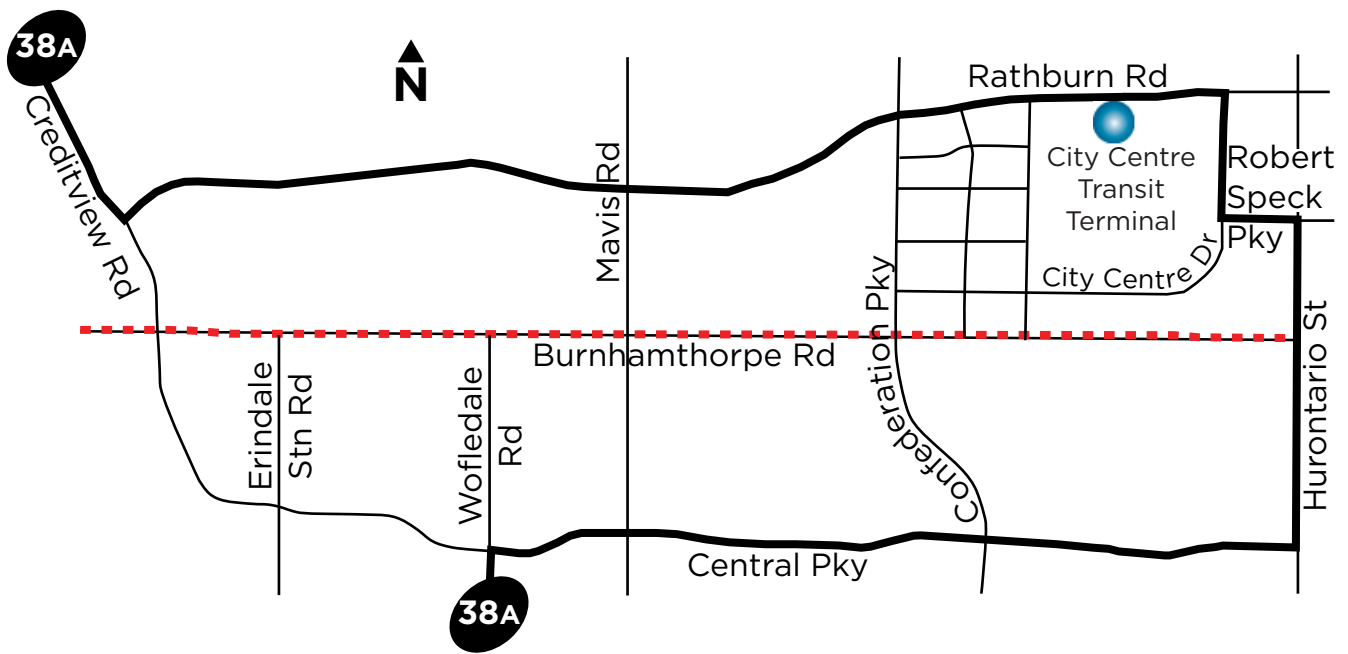

Service Update

Effective: Sun Apr 28, 2024 | 6:30 am to 11:30 am

Mississauga Marathon

Routes Impacted: 38A

Stops will be missed until roads reopen

Legend ■■■ Event Road Closure