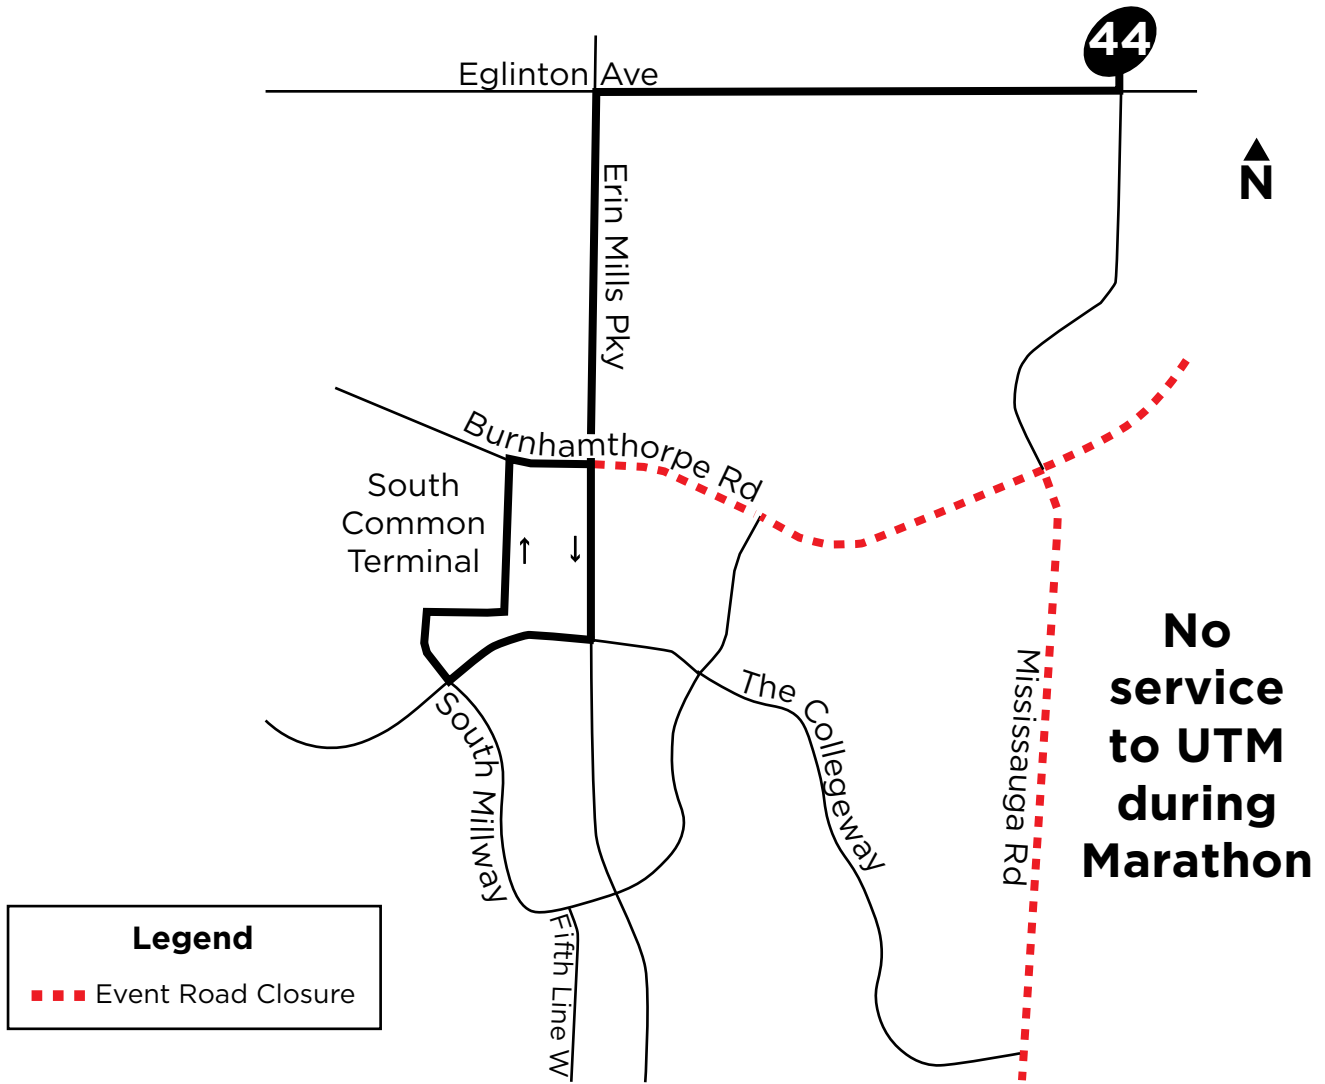

Service Update

Effective: Sun Apr 28, 2024 | 6:30 am to 11:30 am

Mississauga Marathon

Routes Impacted: 44

Stops will be missed until roads reopen

Layovers to be taken at South Common Terminal Platform B (route 101 stop)