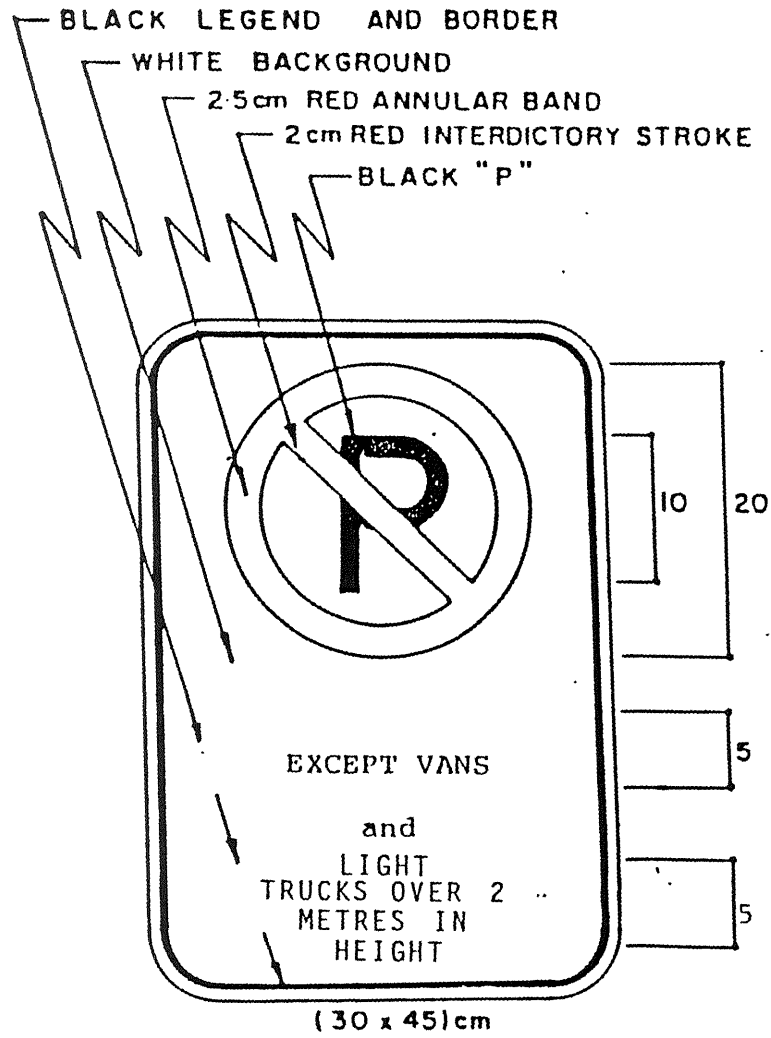

SCHEDULE 25 TO BY-LAW

AUTHORIZED SIGNS

SCHEDULE 25 TO BY-LAW

AUTHORIZED SIGNS

THE TRAFFIC BY-LAW
SCHEDULE 25
AUTHORIZED SIGNS

SCHEDULE 25 TO BY-LAW
AUTHORIZED SIGNS

SCHEDULE 25 TO BY-LAW

AUTHORIZED SIGNS

SCHEDULE 25 TO BY-LAW

AUTHORIZED SIGNS

BLACK LEGEND AND BORDER
WHITE BACKGROUND
2.5cm GREEN ANNULAR BAND

BLACK "P"

SCHEDULE 25
AUTHORIZED SIGNS

GREEN LEGEND AND BORDER ON WHITE BACKGROUND

GREEN LEGEND AND BORDER ON WHITE BACKGROUND

GREEN LEGEND AND BORDER ON WHITE BACKGROUND

ALL LETTERS SERIES 'B'

BLACK LEGEND AND BORDER ON WHITE BACKGROUND