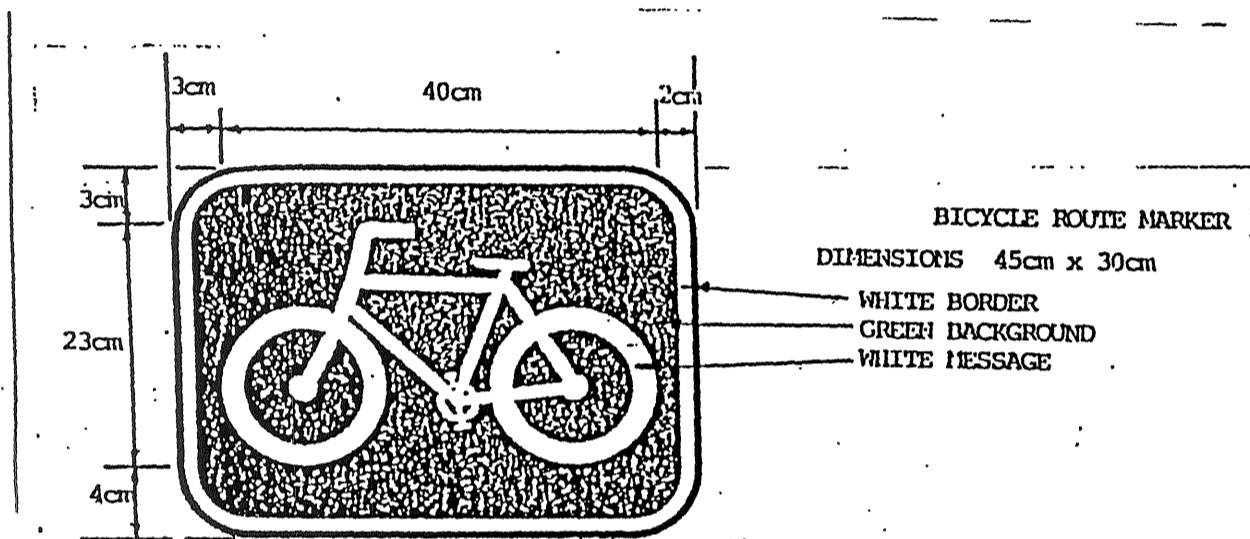

SCHEDULE 25 TO BY-LAW

AUTHORIZED SIGNS

SCHEDULE 25 TO BY-LAW

AUTHORIZED SIGNS

THE TRAFFIC BY-LAW
SCHEDULE 25
AUTHORIZED SIGNS

SCHEDULE 25 TO BY-LAW
AUTHORIZED SIGNS

SCHEDULE 25 TO BY-LAW

AUTHORIZED SIGNS

SCHEDULE 25 TO BY-LAW

AUTHORIZED SIGNS

BLACK LEGEND AND BORDER
WHITE BACKGROUND
2.5cm GREEN ANNULAR BAND

BLACK "P"

SCHEDULE 25
AUTHORIZED SIGNS

GREEN LEGEND AND BORDER ON WHITE BACKGROUND

GREEN LEGEND AND BORDER ON WHITE BACKGROUND

GREEN LEGEND AND BORDER ON WHITE BACKGROUND

ALL LETTERS SERIES 'B'

BLACK LEGEND AND BORDER ON WHITE BACKGROUND