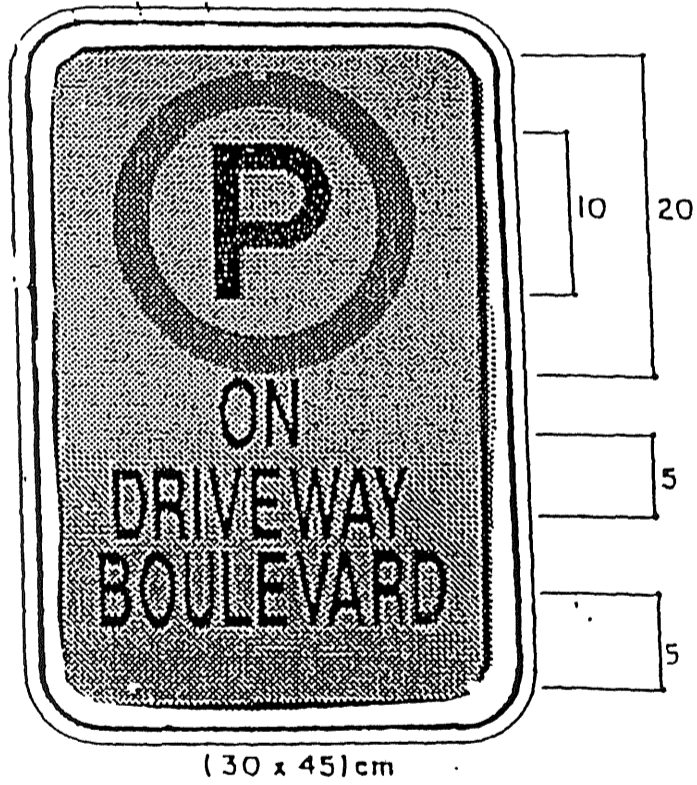

SCHEDULE 25 TO BY-LAW

AUTHORIZED SIGNS

SCHEDULE 25 TO BY-LAW

AUTHORIZED SIGNS

THE TRAFFIC BY-LAW
SCHEDULE 25
AUTHORIZED SIGNS

SCHEDULE 25 TO BY-LAW
AUTHORIZED SIGNS

SCHEDULE 25 TO BY-LAW

AUTHORIZED SIGNS

SCHEDULE 25 TO BY-LAW

AUTHORIZED SIGNS

BLACK LEGEND AND BORDER
WHITE BACKGROUND
2.5cm GREEN ANNULAR BAND

BLACK "P"

SCHEDULE 25
AUTHORIZED SIGNS

GREEN LEGEND AND BORDER ON WHITE BACKGROUND

GREEN LEGEND AND BORDER ON WHITE BACKGROUND

GREEN LEGEND AND BORDER ON WHITE BACKGROUND

ALL LETTERS SERIES 'B'

BLACK LEGEND AND BORDER ON WHITE BACKGROUND