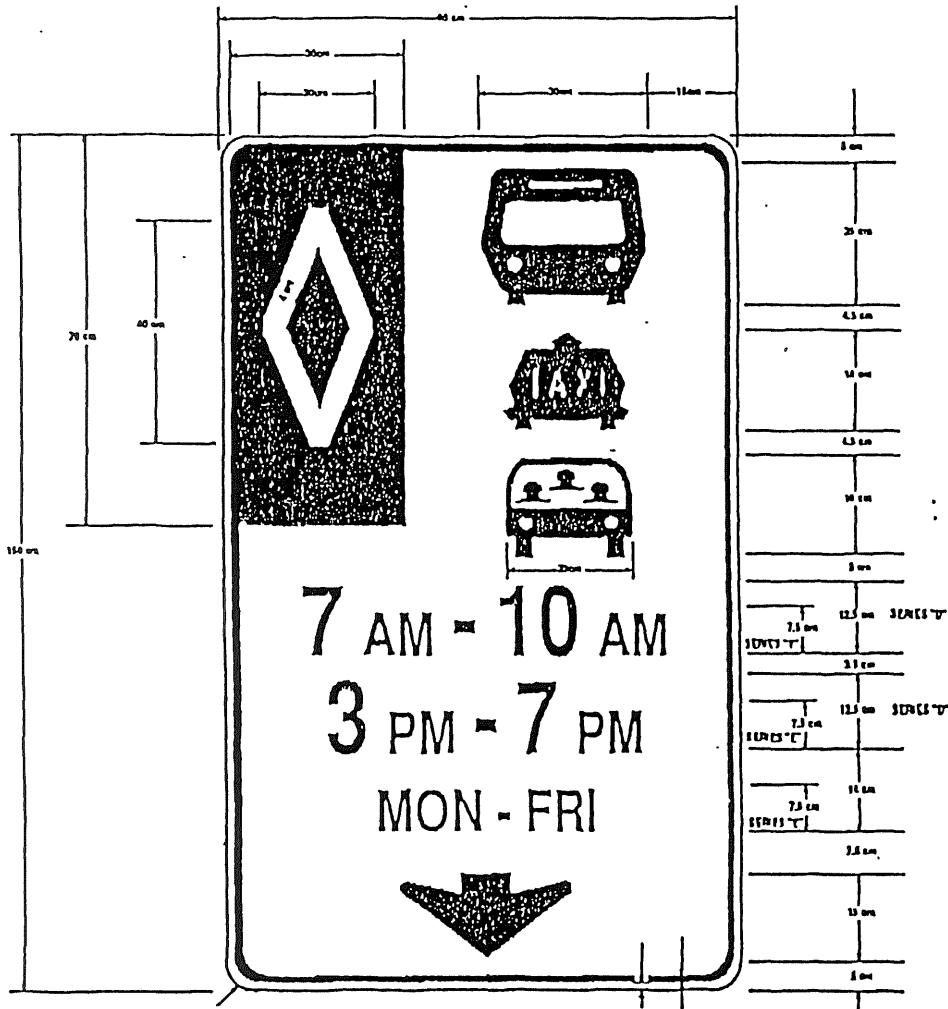

SCHEDULE 25 TO BY-LAW

AUTHORIZED SIGNS

SCHEDULE 25 TO BY-LAW

AUTHORIZED SIGNS

THE TRAFFIC BY-LAW
SCHEDULE 25
AUTHORIZED SIGNS

SCHEDULE 25 TO BY-LAW
AUTHORIZED SIGNS

SCHEDULE 25 TO BY-LAW

AUTHORIZED SIGNS

SCHEDULE 25 TO BY-LAW

AUTHORIZED SIGNS

BLACK LEGEND AND BORDER
WHITE BACKGROUND
2.5cm GREEN ANNULAR BAND

BLACK "P"

SCHEDULE 25
AUTHORIZED SIGNS

GREEN LEGEND AND BORDER ON WHITE BACKGROUND

GREEN LEGEND AND BORDER ON WHITE BACKGROUND

GREEN LEGEND AND BORDER ON WHITE BACKGROUND

ALL LETTERS SERIES 'B'

BLACK LEGEND AND BORDER ON WHITE BACKGROUND