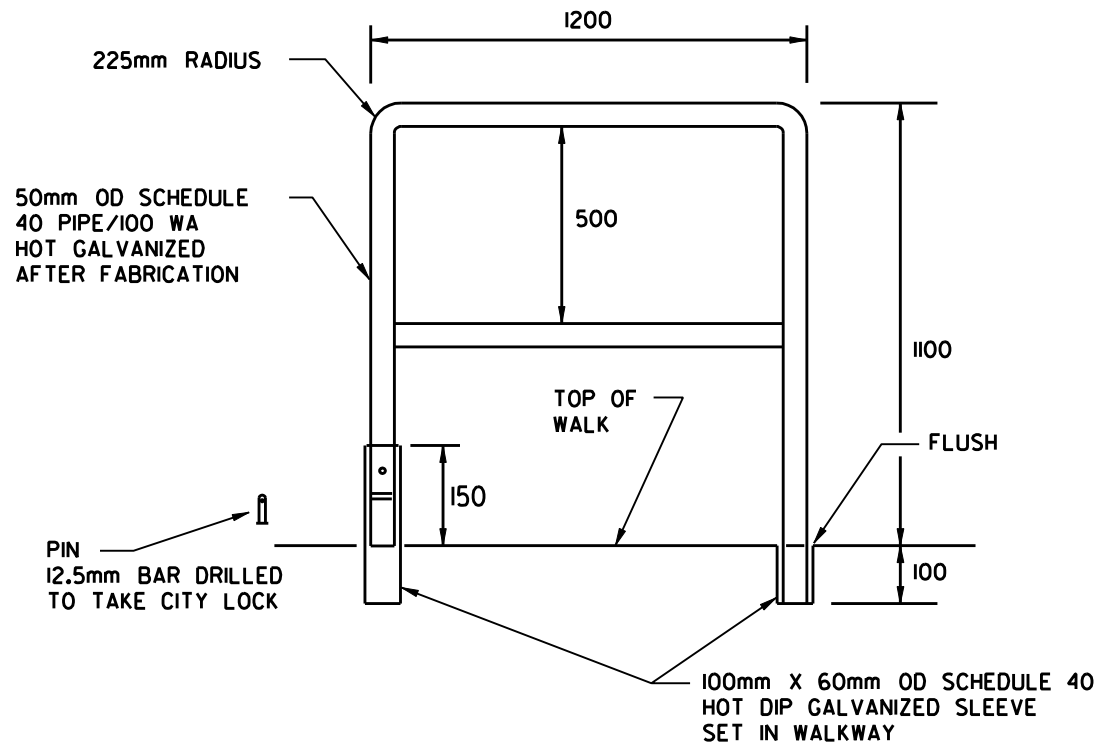

METRIC
ALL DIMENSIONS IN MILLIMETRES

PEDESTRIAN MAZE RAIL
NTS

STANDARD
PEDESTRIAN MAZE RAIL
DETAIL

EFF. DATE	2006-06-15	SCALE	N.T.S.
REV.		STANDARD No.	2240.060