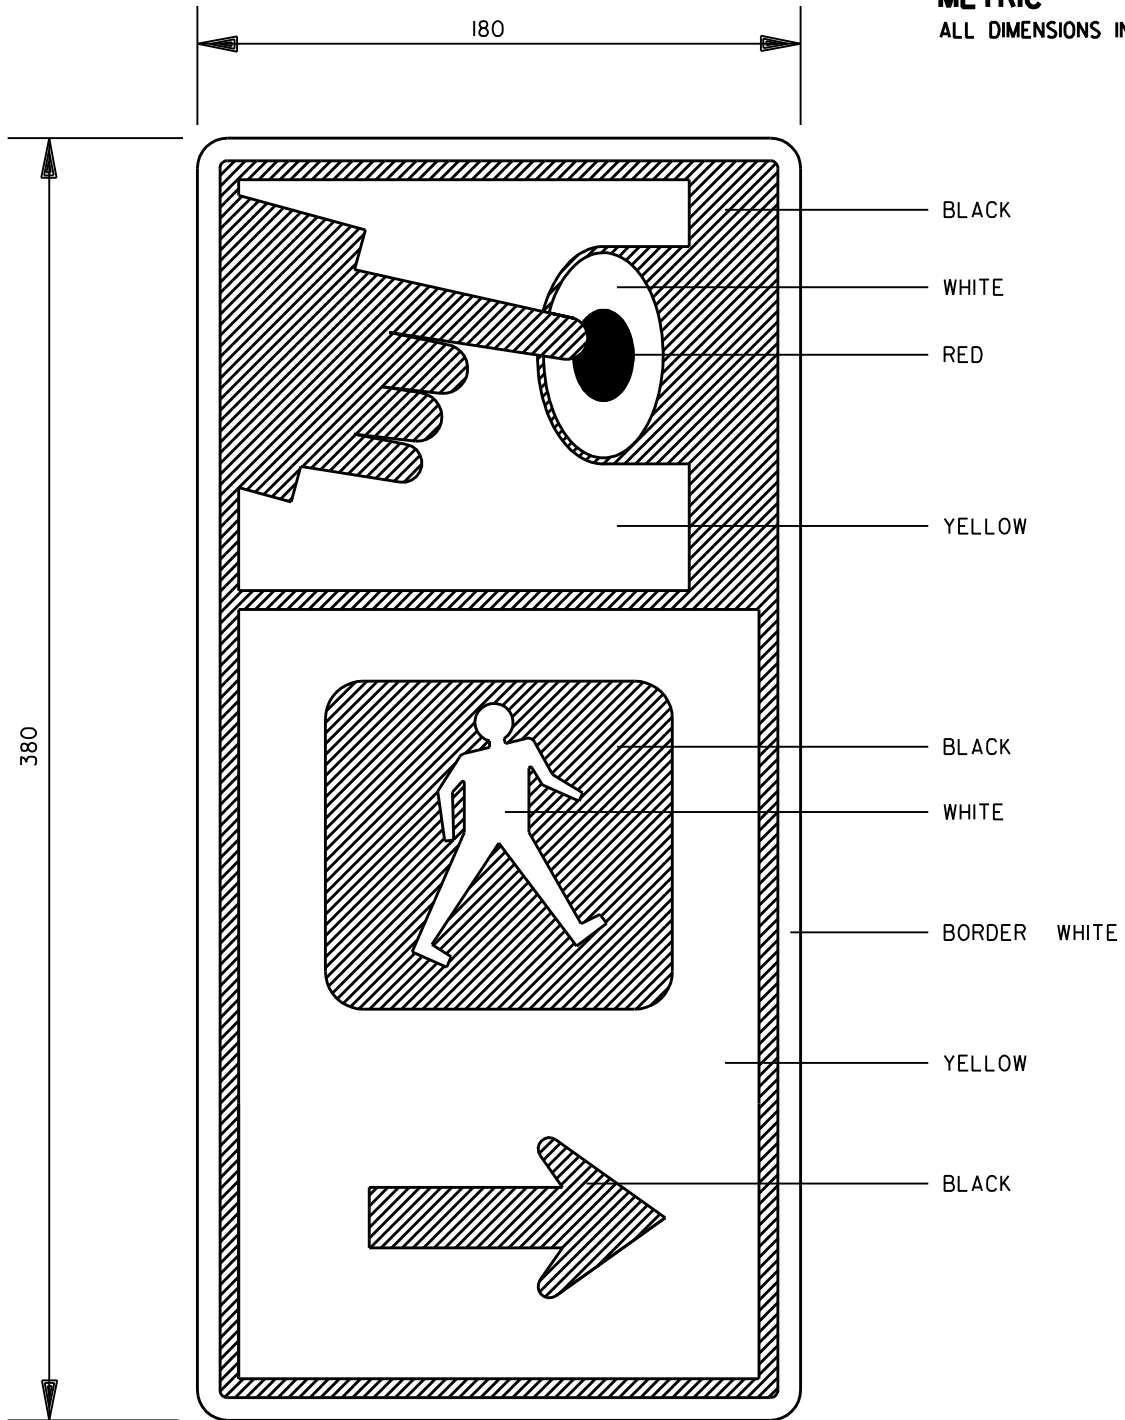

METRIC
ALL DIMENSIONS IN MILLIMETRES

**STANDARD
PEDESTRIAN PUSH BUTTON SIGN**

EFF. DATE	1979 05	SCALE	N.T.S.
REV.	2	2000 05	STANDARD No. 2430.010