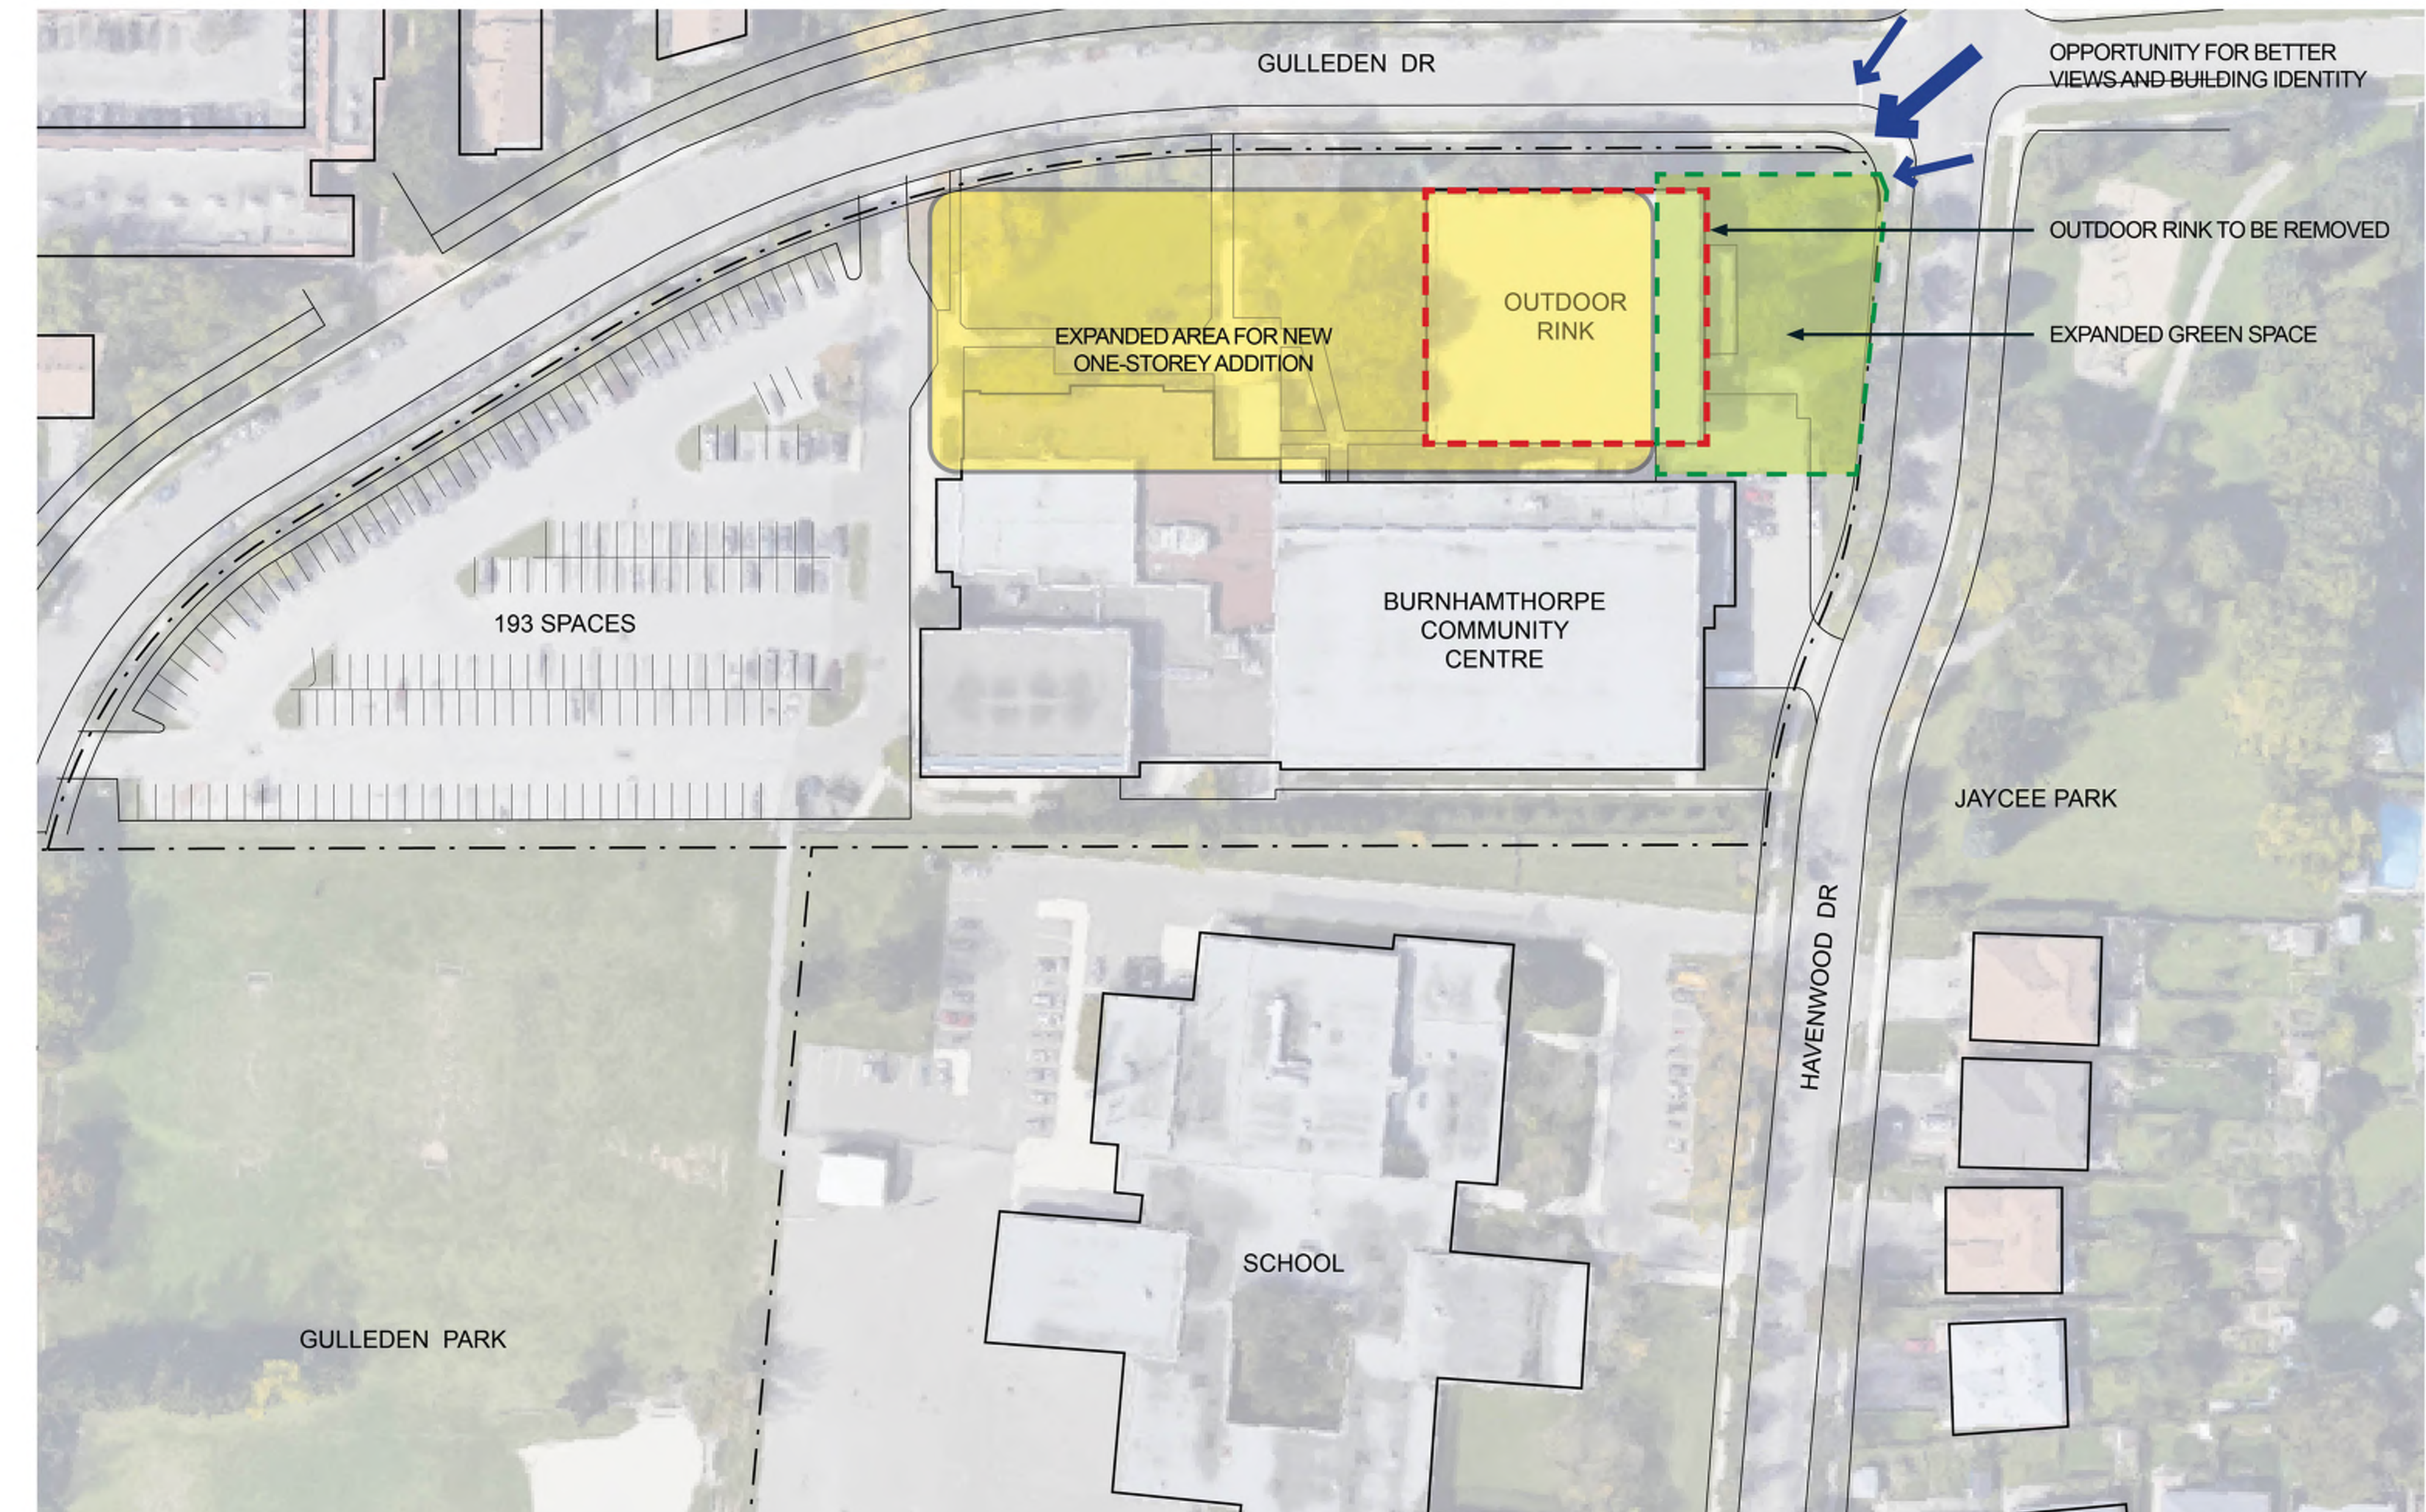

Project Background

- Burnhamthorpe CC was originally built in 1974, with an addition in 2004.
- Glen Forest Pool is at the end of its useful life and requires replacement.
- City of Mississauga's Strategic Plan recommends improvements throughout the City to help residents maintain healthy lifestyles.
- Planning study identified this location as requiring a major redevelopment.
- Project addresses required life-cycle upgrades
- Addresses changing demographics in the area.

Burnhamthorpe Community Centre Program

- 43,000 sf addition
 - Indoor aquatic centre with 25m-6 lane pool, therapeutic pool and ancillary spaces; Club format equipment-based fitness centre; common areas
- 65,000 sf of existing space to be renovated
 - Repurposing/relocation of existing public spaces; Architectural finish upgrades; and life cycle upgrades

Rationale for Outdoor Rink Removal

- Underutilization of the corner – building presence on the east side of the site is not maximized
- Capital investments required to address rink's lifecycle needs
- Allowed for 1-storey design for improved accessibility
- Climate change impact on rink operation

Rationale for Outdoor Rink Removal

Key Site Design Moves

View from Gulleden and Havenwood Corner

View from East Park

View of North-East Corner

View of East Entrance

View of West Drop-off and Parking Entry

View from West Entry