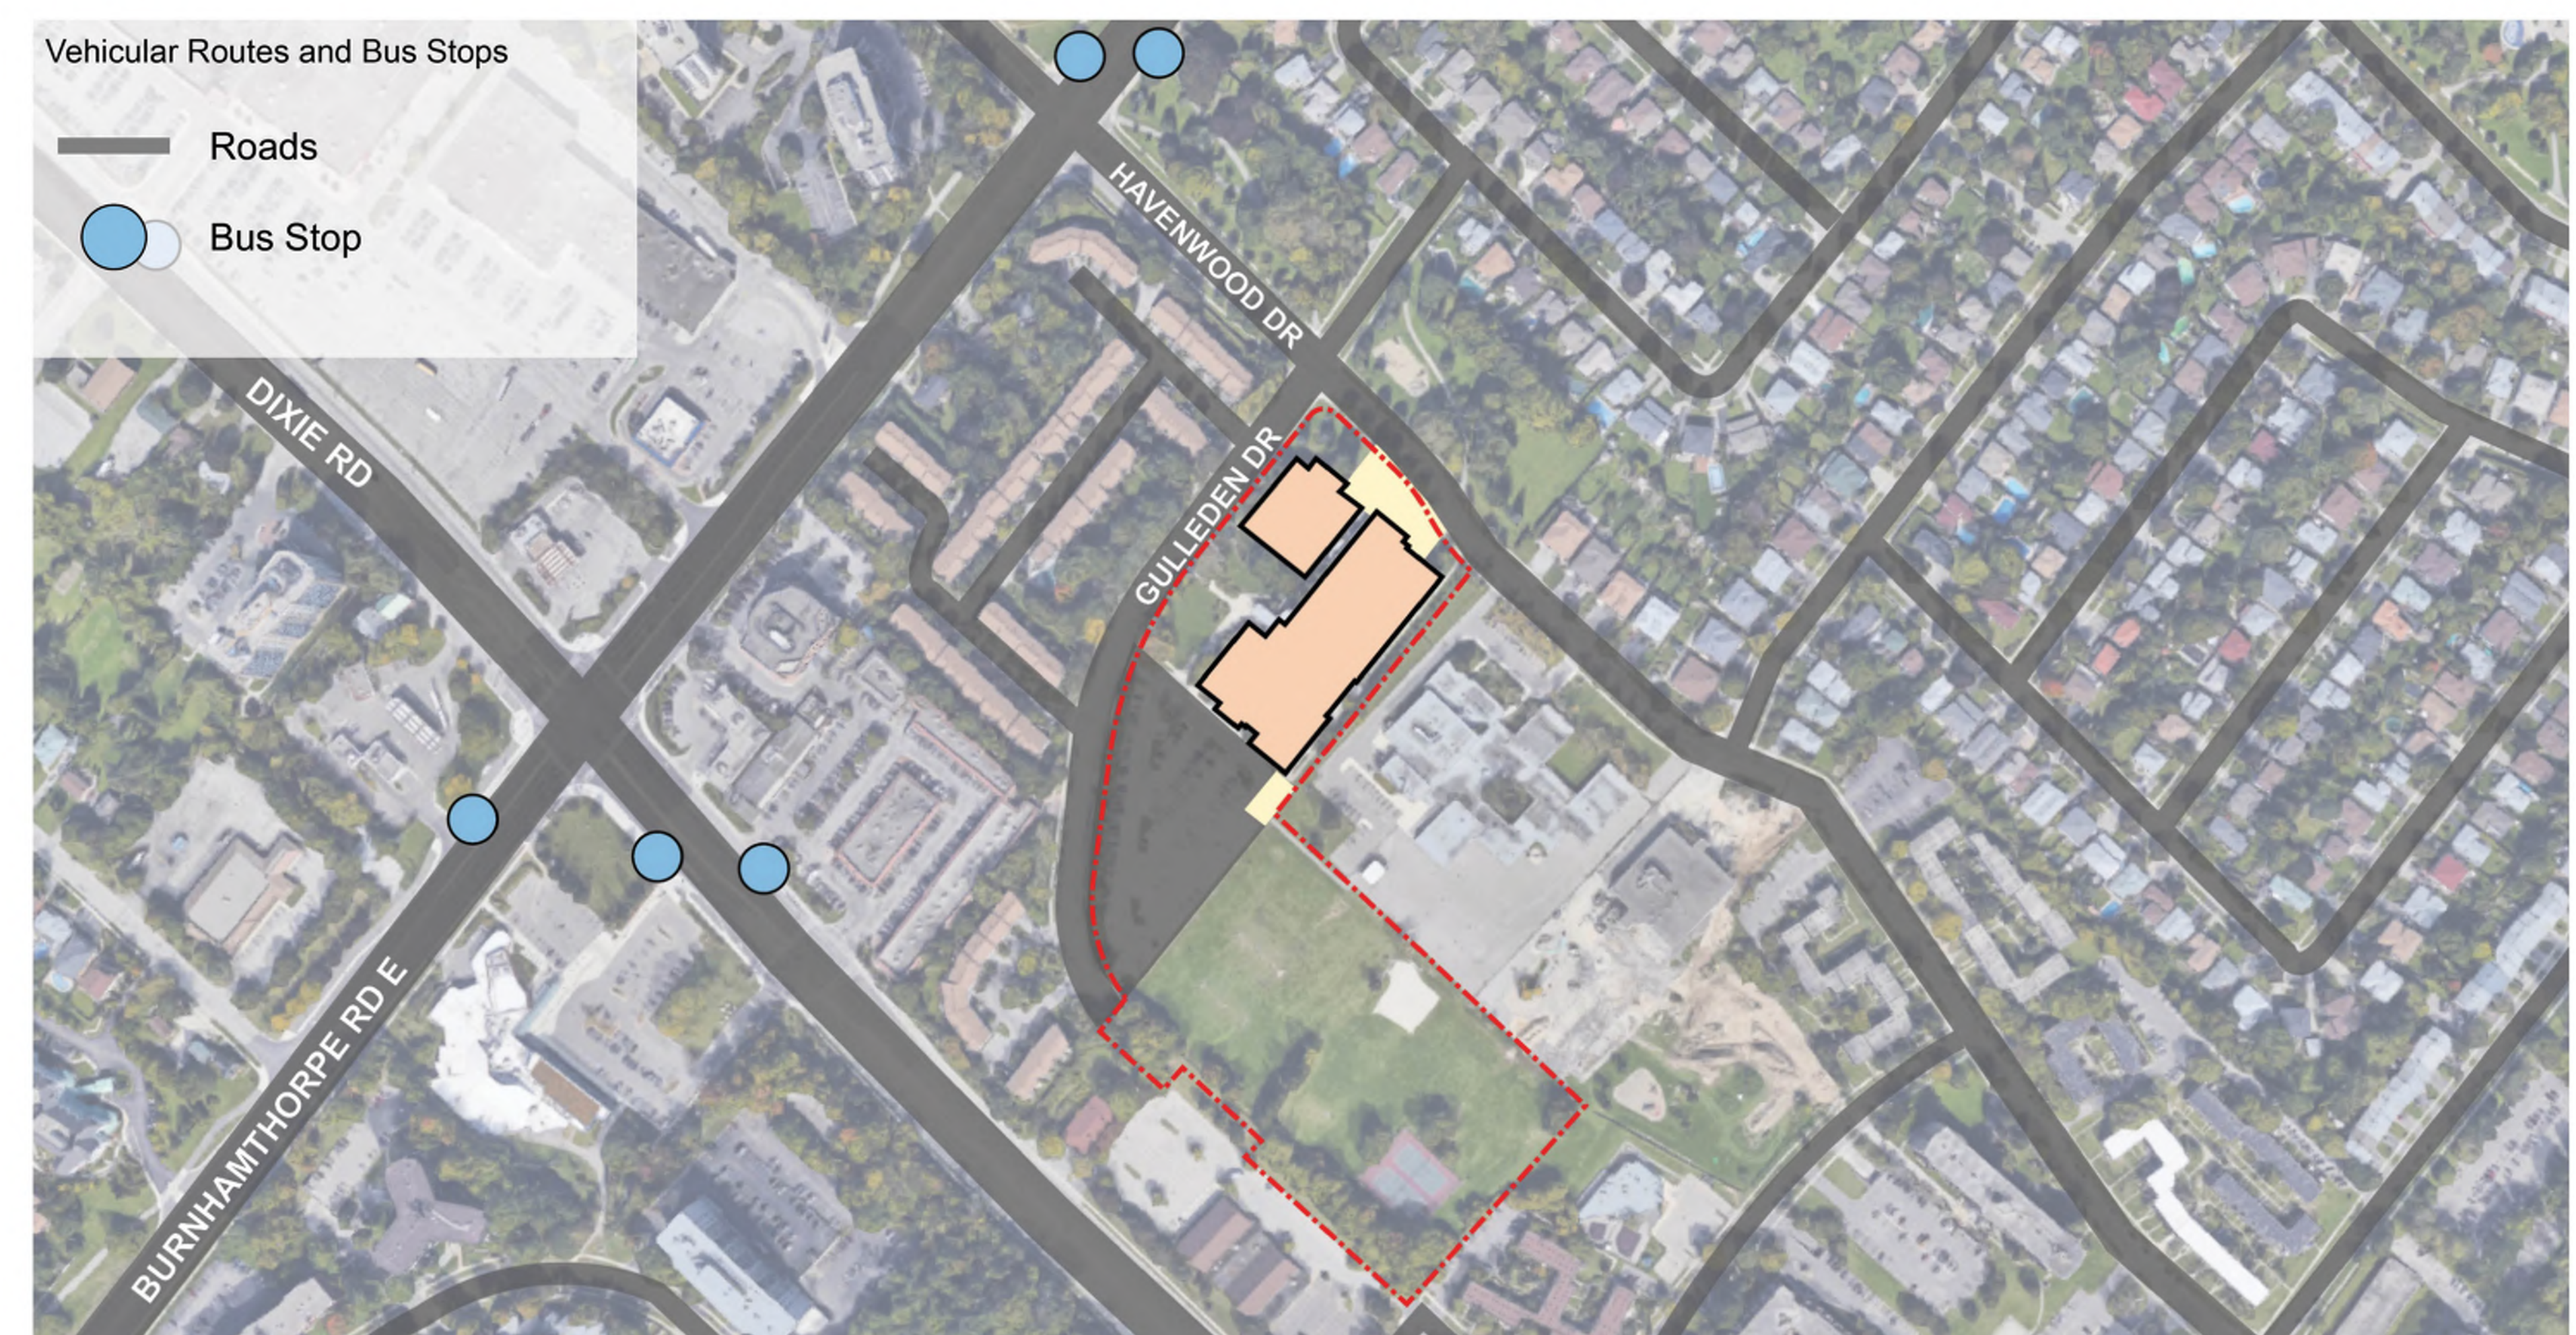

Project Background

- Burnhamthorpe CC was originally built in 1974, with an addition in 2004.
- Glen Forest Pool is at the end of its useful life and requires replacement.
- City of Mississauga's Strategic Plan recommends improvements throughout the City to help residents maintain healthy lifestyles.
- Planning study identified this location as requiring a major redevelopment.
- Project addresses required life-cycle upgrades
- Addresses changing demographics in the area.

Rationale for Outdoor Rink Removal

- Underutilization of the corner – building presence on the east side of the site is not maximized
- Capital investments required to address rink's lifecycle needs
- Allowed for 1-storey design for improved accessibility
- Climate change impact on rink operation

Rationale for Outdoor Rink Removal

Key Site Design Moves

View from Gulleden and Havenwood Corner

View from East Park

View of North-East Corner

View of East Entrance

View of West Drop-off and Parking Entry

View from West Entry

View of Town Square

View of Pool

GULLEDEN DRIVE

HAVENWOOD DRIVE