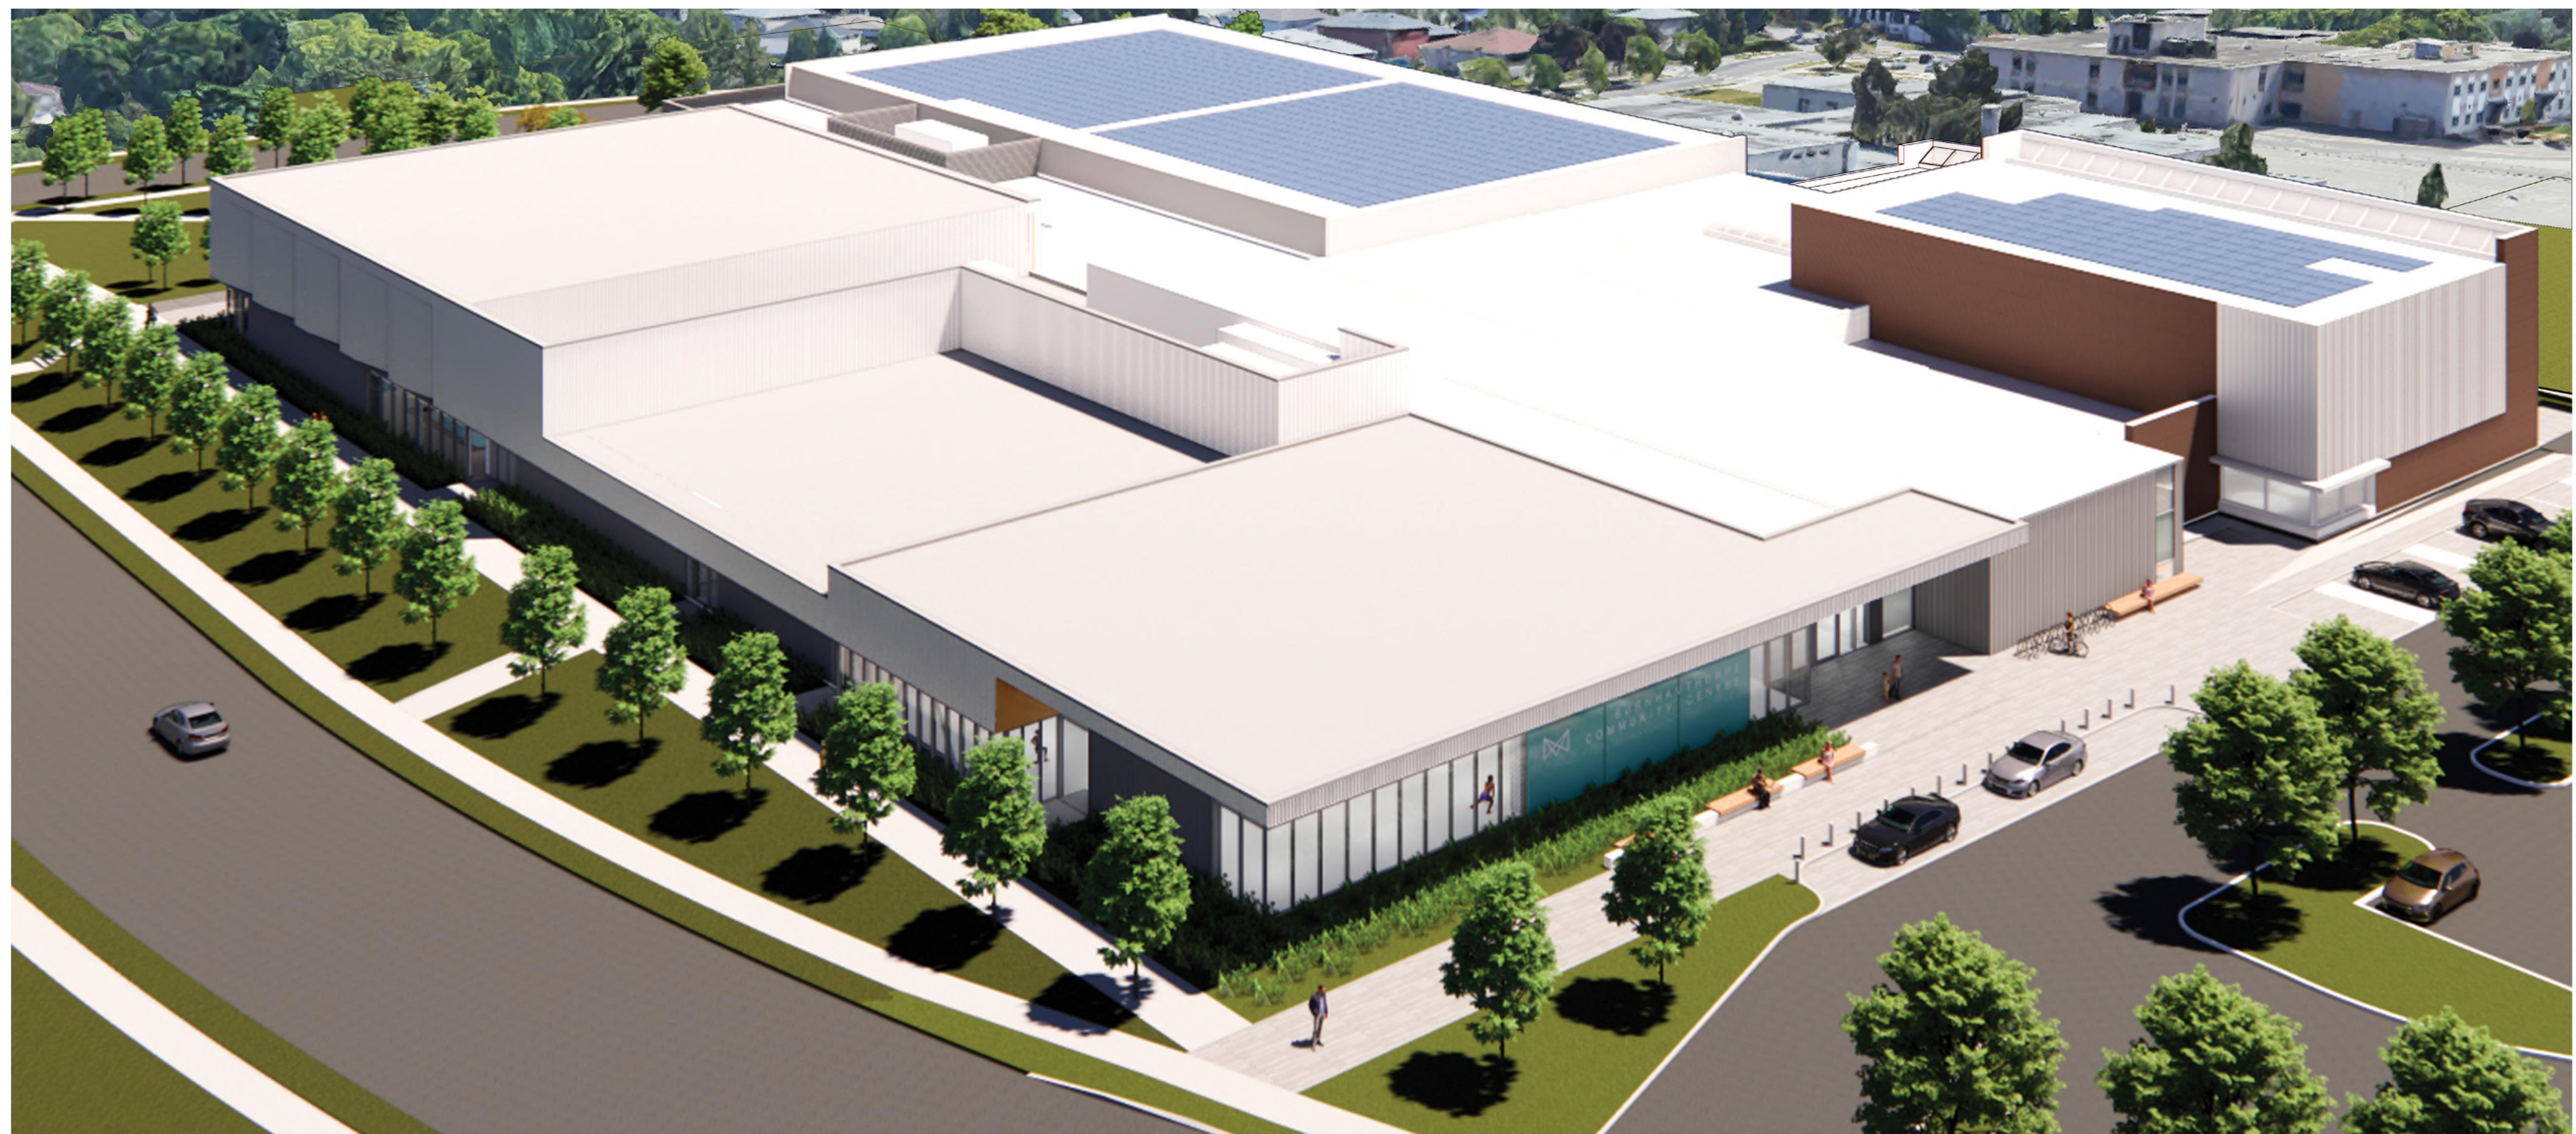

Project Background

- Burnhamthorpe CC was originally built in 1974, with an addition in 2004.
- Glen Forest Pool is at the end of its useful life and requires replacement.
- City of Mississauga's Strategic Plan recommends improvements throughout the City to help residents maintain healthy lifestyles.
- Planning study identified this location as requiring a major redevelopment.
- Project addresses required life-cycle upgrades
- Addresses changing demographics in the area.

Rationale for Outdoor Rink Removal

- Underutilization of the corner – building presence on the east side of the site is not maximized
- Capital investments required to address rink's lifecycle needs
- Allowed for 1-storey design for improved accessibility
- Climate change impact on rink operation

Benefits of the Redevelopment

- Improves connectivity and relationship to the neighbourhood
- Improves the corner intersection
- Improves street presence
- Increased useable green space
- Better connection to Jaycee Park
- East 'pedestrian entry' from Havenwood
- Reallocates capital dollars to new programming
- New aquatic and fitness centre
- Social and recreational hub for the neighbourhood
- Enhances way-finding and connectivity between program spaces
- Meets increasing aquatic needs in the area
- Incorporates sustainable/environmental design elements

Rationale for Outdoor Rink Removal

Key Site Design Moves

View from Gulleden and Havenwood Corner

View from East Park

View of North-East Corner

View of East Entrance

View of West Drop-off and Parking Entry

View from West Entry