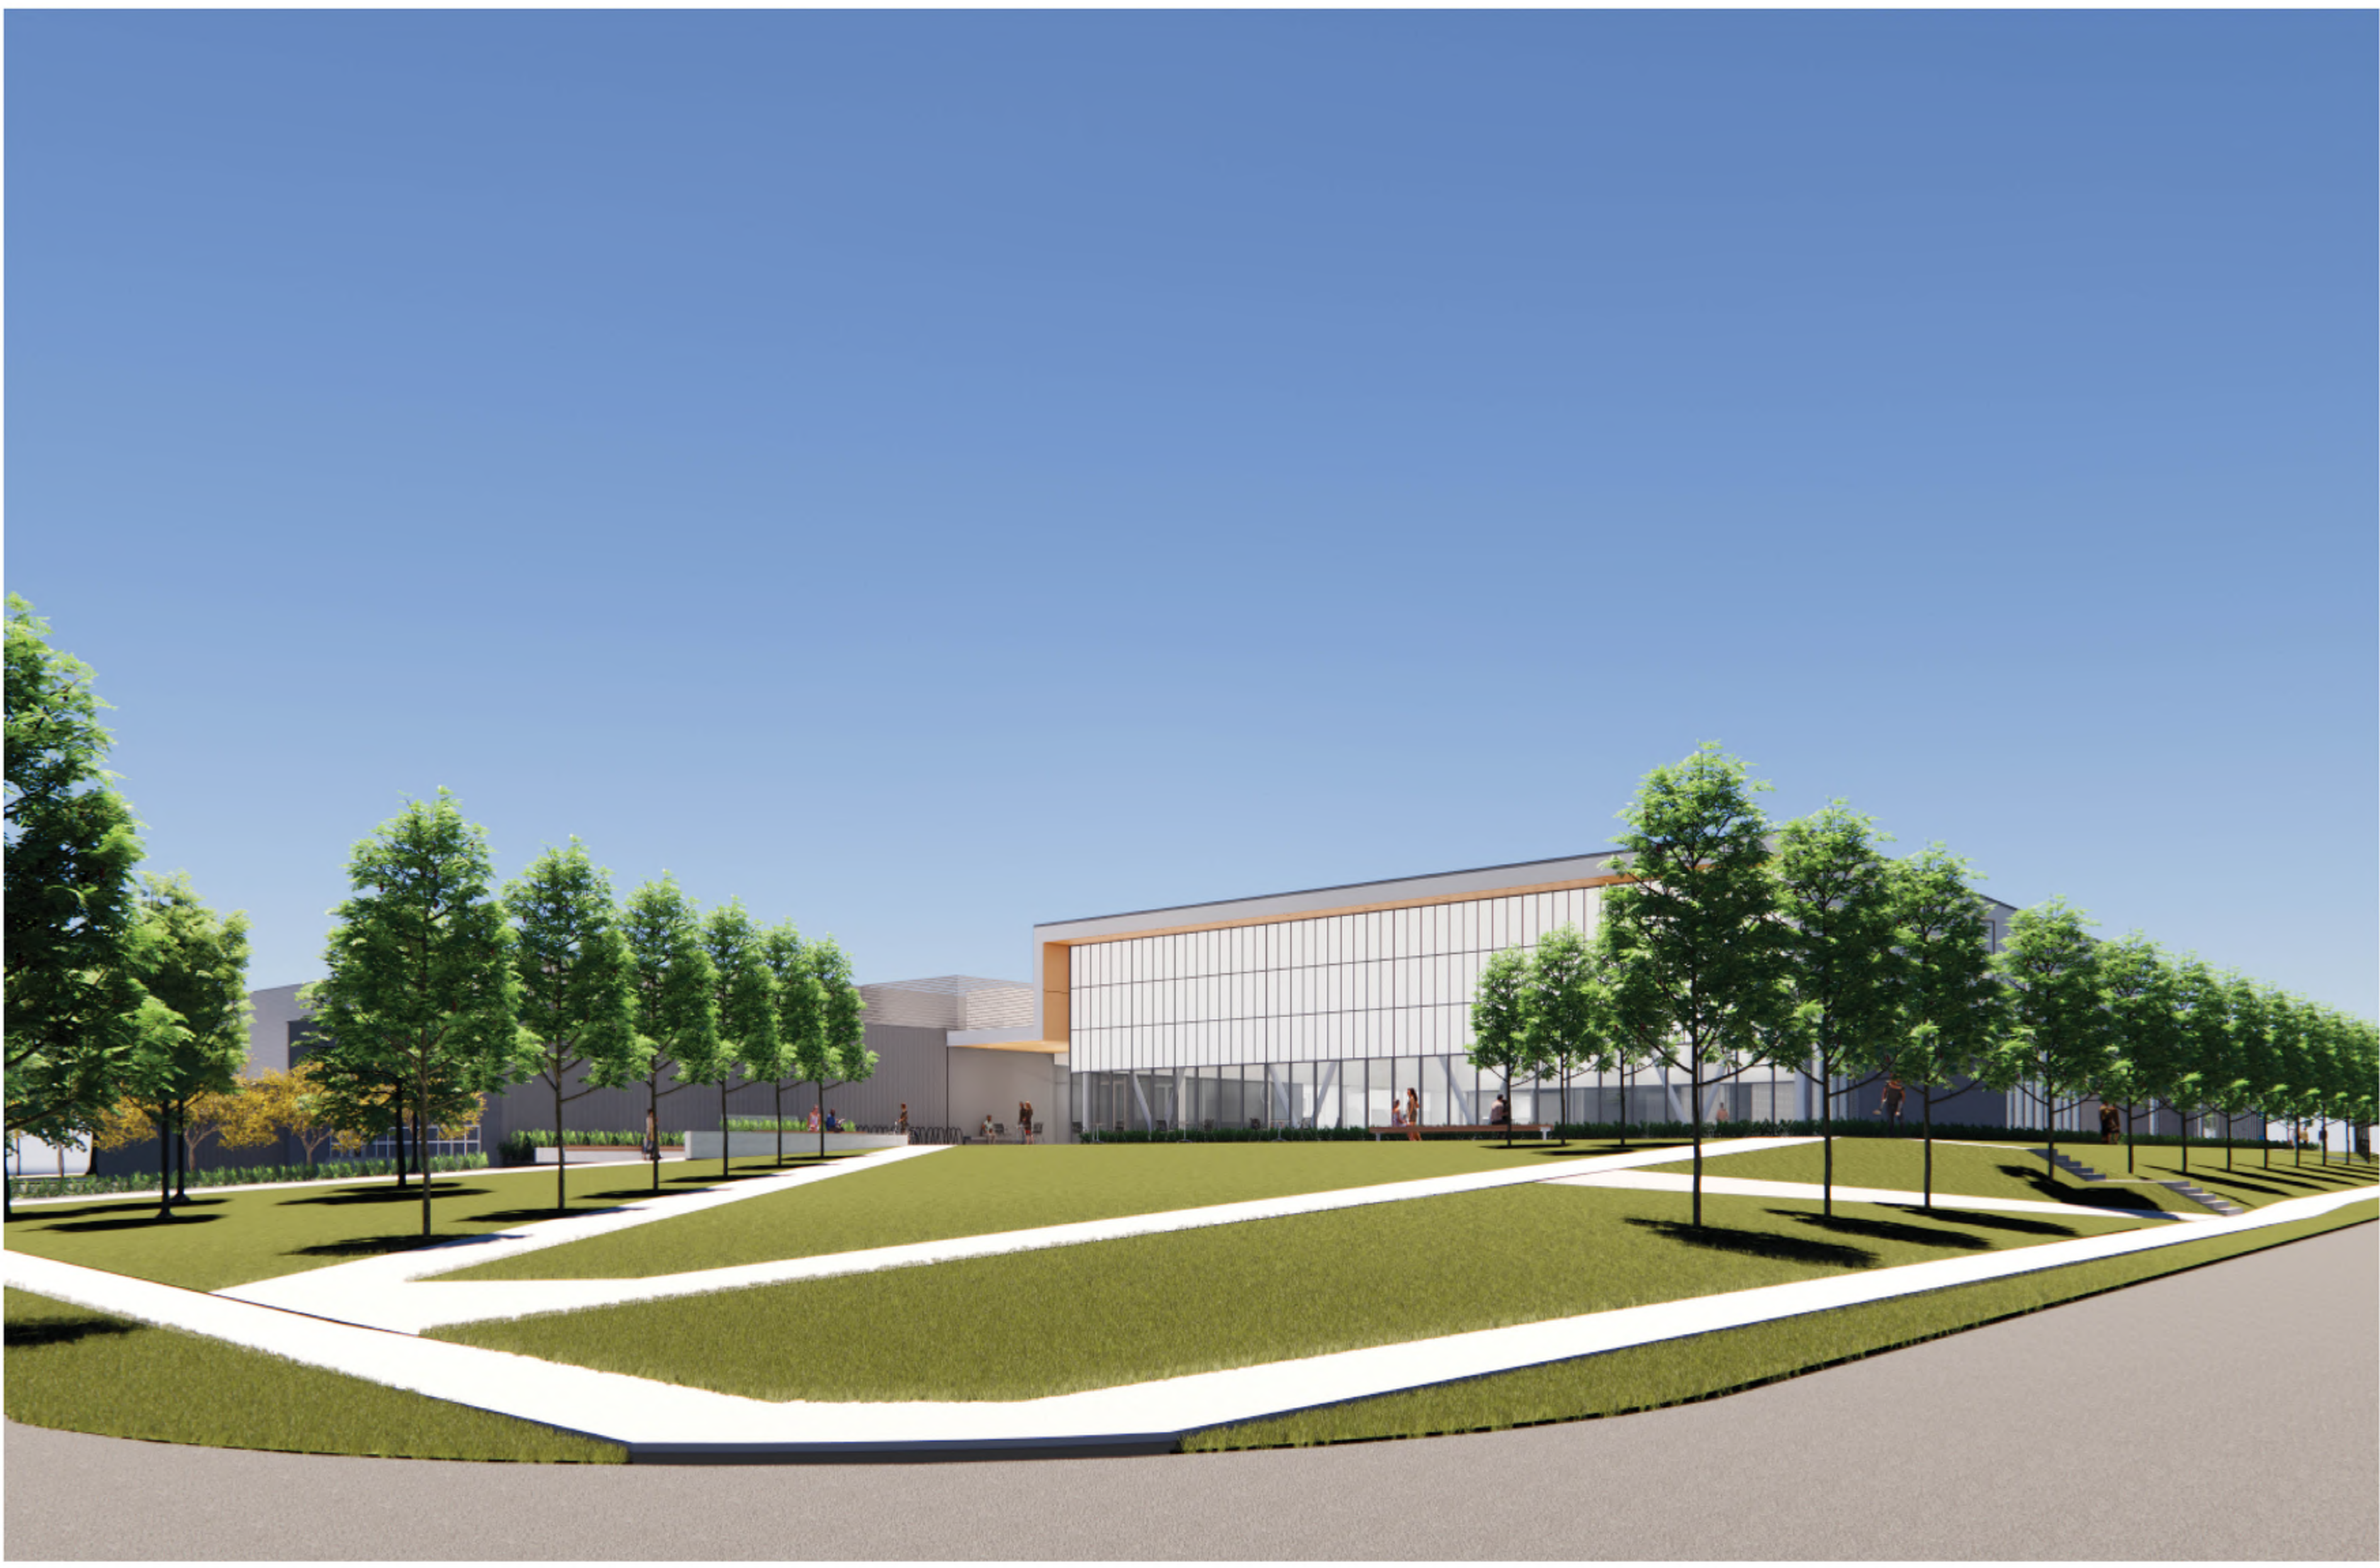

Project Background

- Burnhamthorpe CC was originally built in 1974, with an addition in 2004.
- Glen Forest Pool is at the end of its useful life and requires replacement.
- City of Mississauga's Strategic Plan recommends improvements throughout the City to help residents maintain healthy lifestyles.
- Planning study identified this location as requiring a major redevelopment.
- Project addresses required life-cycle upgrades
- Addresses changing demographics in the area.

Rationale for Outdoor Rink Removal

- Underutilization of the corner – building presence on the east side of the site is not maximized
- Capital investments required to address rink's lifecycle needs
- Allowed for 1-storey design for improved accessibility
- Climate change impact on rink operation

Benefits of the Redevelopment

- Improves connectivity and relationship to the neighbourhood
- Improves the corner intersection
- Improves street presence
- Increased useable green space
- Better connection to Jaycee Park
- East 'pedestrian entry' from Havenwood
- Reallocates capital dollars to new programming
- New aquatic and fitness centre
- Social and recreational hub for the neighbourhood
- Enhances way-finding and connectivity between program spaces
- Meets increasing aquatic needs in the area
- Incorporates sustainable/environmental design elements

Rationale for Outdoor Rink Removal

Key Site Design Moves

View from Gulleden and Havenwood Corner

View from East Park

View of North-East Corner

View of East Entrance

View of West Drop-off and Parking Entry

View from West Entry