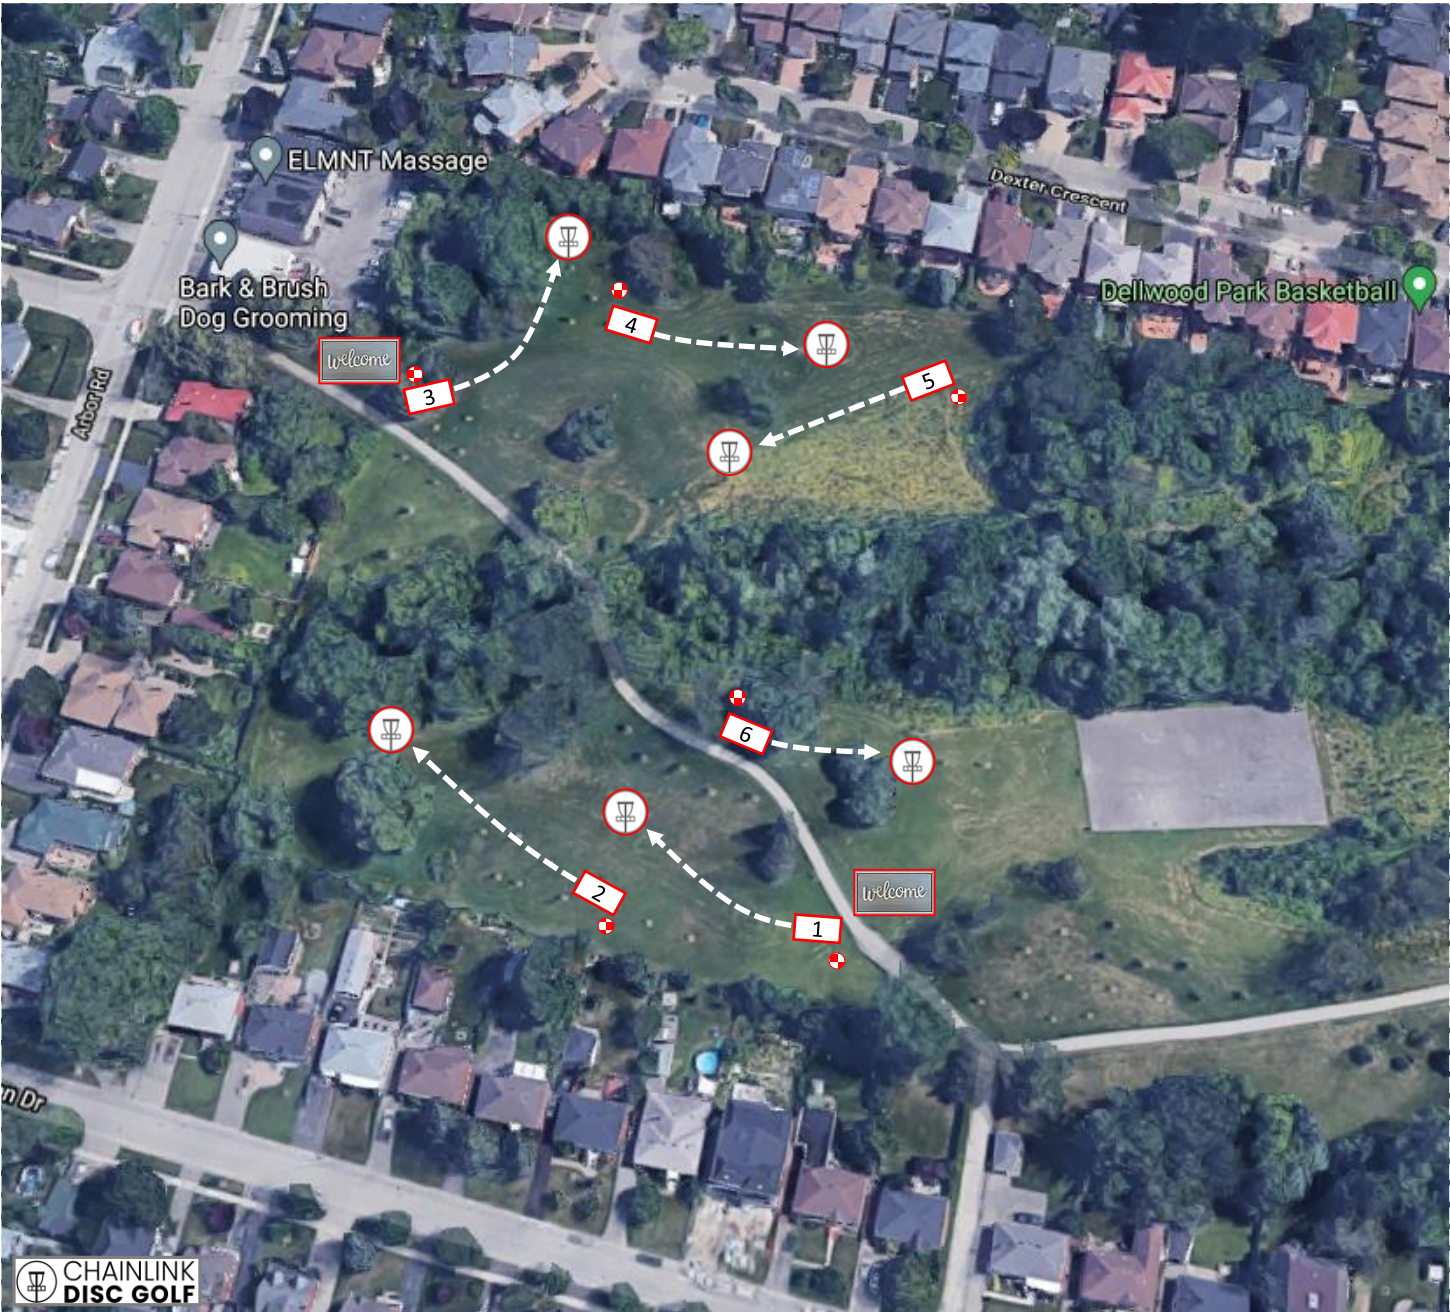

Dellwood Community Disc Golf Course

Legend:

- 
 Tee Sign
- 
 Natural Tee Pad
- 
 Direction of throw
- 
 Basket / "Hole"
- 
 Welcome / Info board

"Hole"	Par	Distance
1	3	134 feet
2	3	198 feet
3	3	167 feet
4	3	167 feet
5	3	185 feet
6	3	147 feet

This design is focused on new players and families, while giving more experienced players an opportunity to work on improving their skills. Priority is safety, community inclusion, and FUN!

1 round is about 900 steps and takes 25 - 30 mins to play