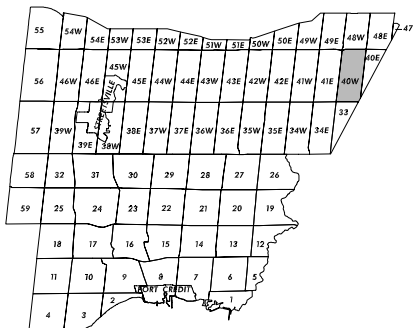

LESTER B. PEARSON  
INTERNATIONAL  
AIRPORT  
(MALTON)

CITY OF TORONTO

Zoning Notation Example:  
R4-5678 = R4-Section 5678  
..... - Unregistered Roads

**MAP 40W**  
**Schedule "B" To**  
**By-law No. 5500**  
Revised: 2002 May 14