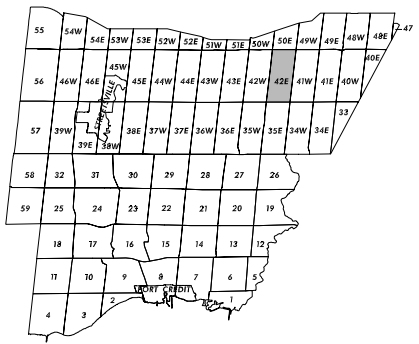

LESTER B. PEARSON
INTERNATIONAL
AIRPORT
(MALTON)

42W

41W

Zoning Notation Example:
R4-5678 = R4-Section 5678
..... - Unregistered Roads

MAP 42E
Schedule "B" To
By-law No. 5500
Revised: 2006 November 07