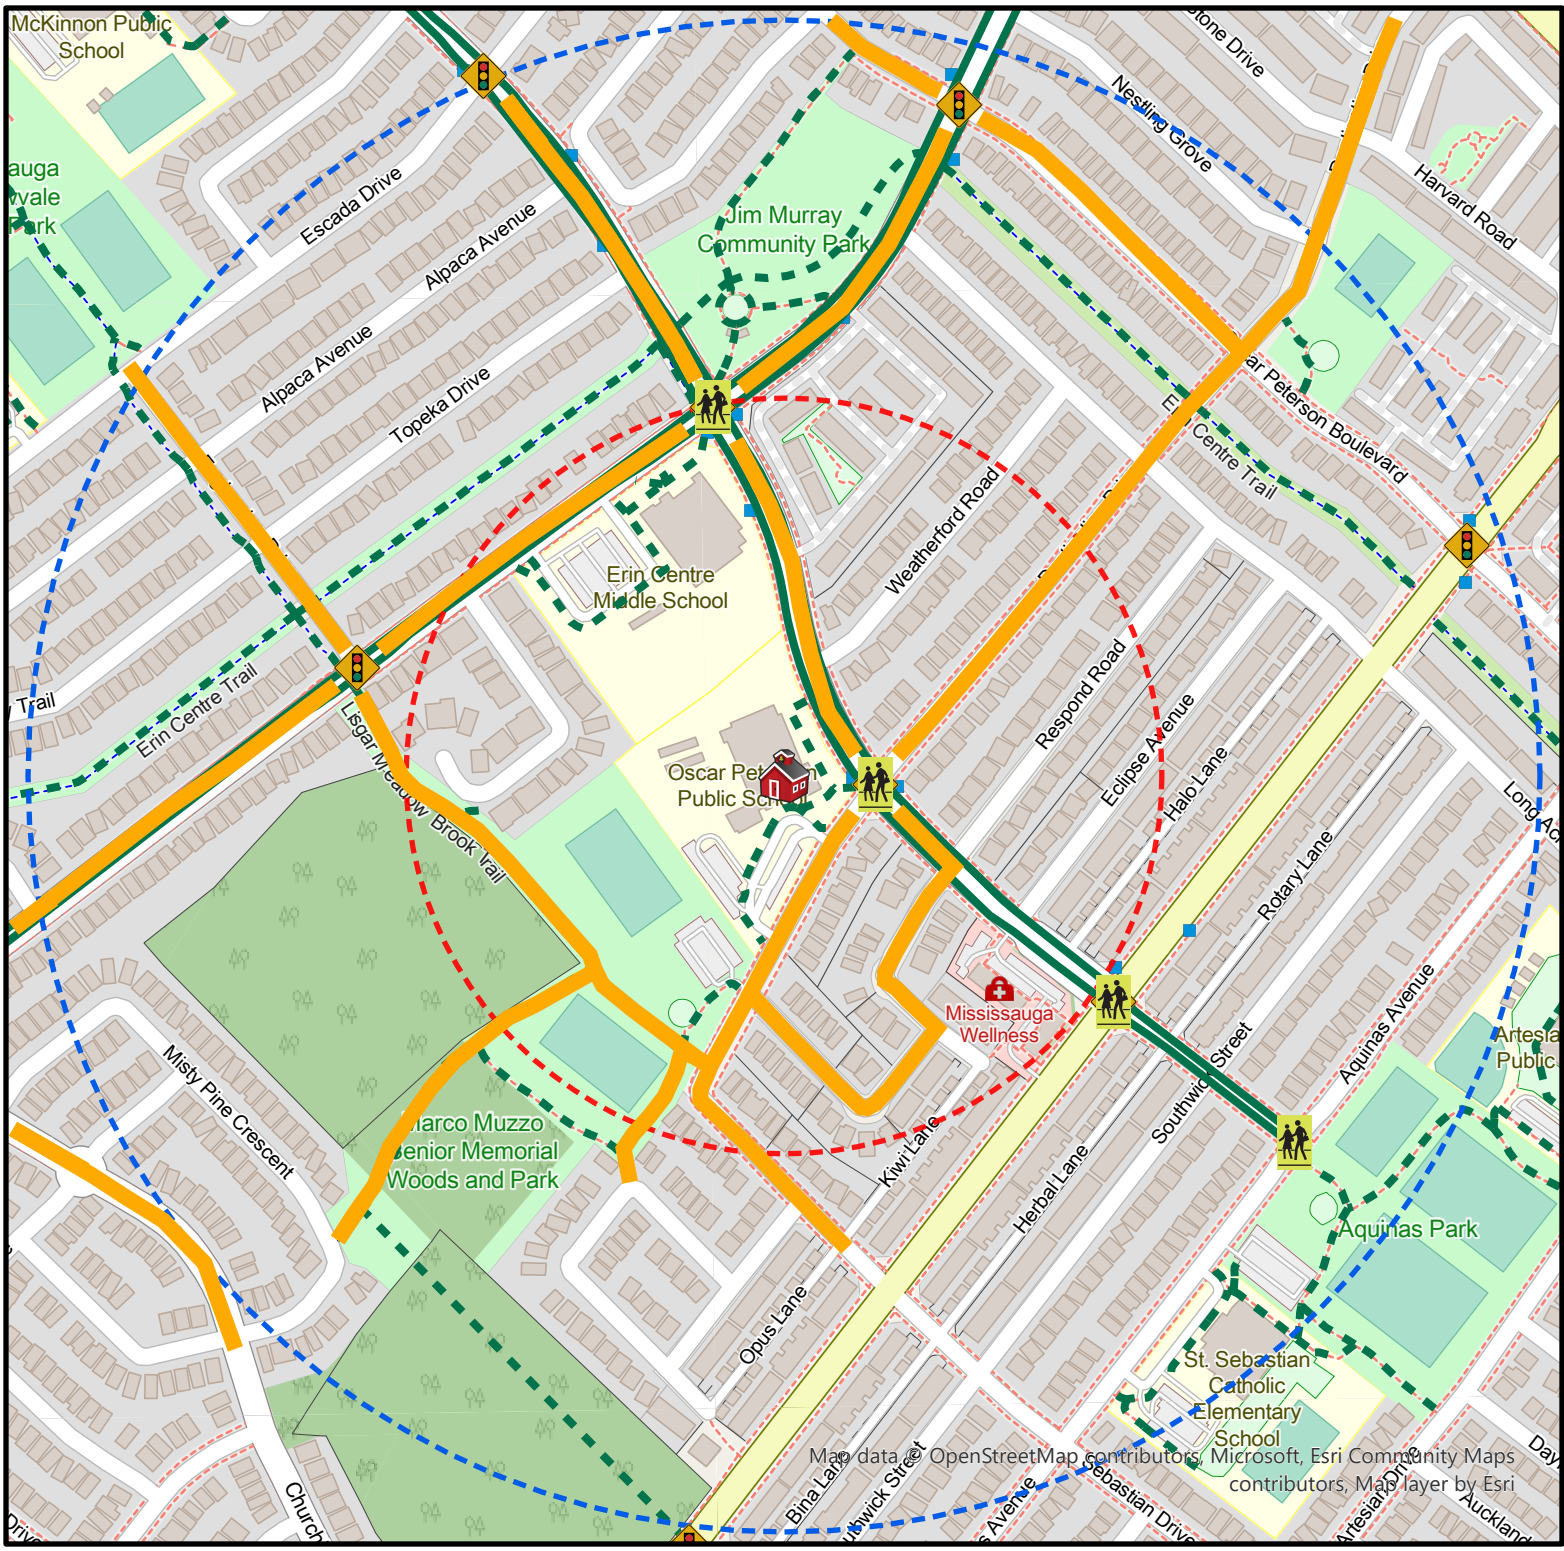

2021/07/19

OSCAR PETERSON (K-5, FI 1-5) (PS)

5120 PERENNIAL DR L5M7T6 MISSISSAUGA

Routes to School Planner

-  School
-  Traffic Signal
-  On-Road Cycling Route
-  Off-Road Path or Trail
-  5 Minute Walk OR 2 Minute Wheel
-  10 Minute Walk OR 4 Minute Wheel
-  School Crossing Guard
-  School Walking Routes

Note: This map is intended to be used as an educational tool. Actual walking/ wheeling times may vary.

Last Updated: September 2021

Produced by Geospatial Solutions

[School Walking Routes Program](#)

Map data © OpenStreetMap contributors, Microsoft, Esri Community Maps contributors, Map layer by Esri