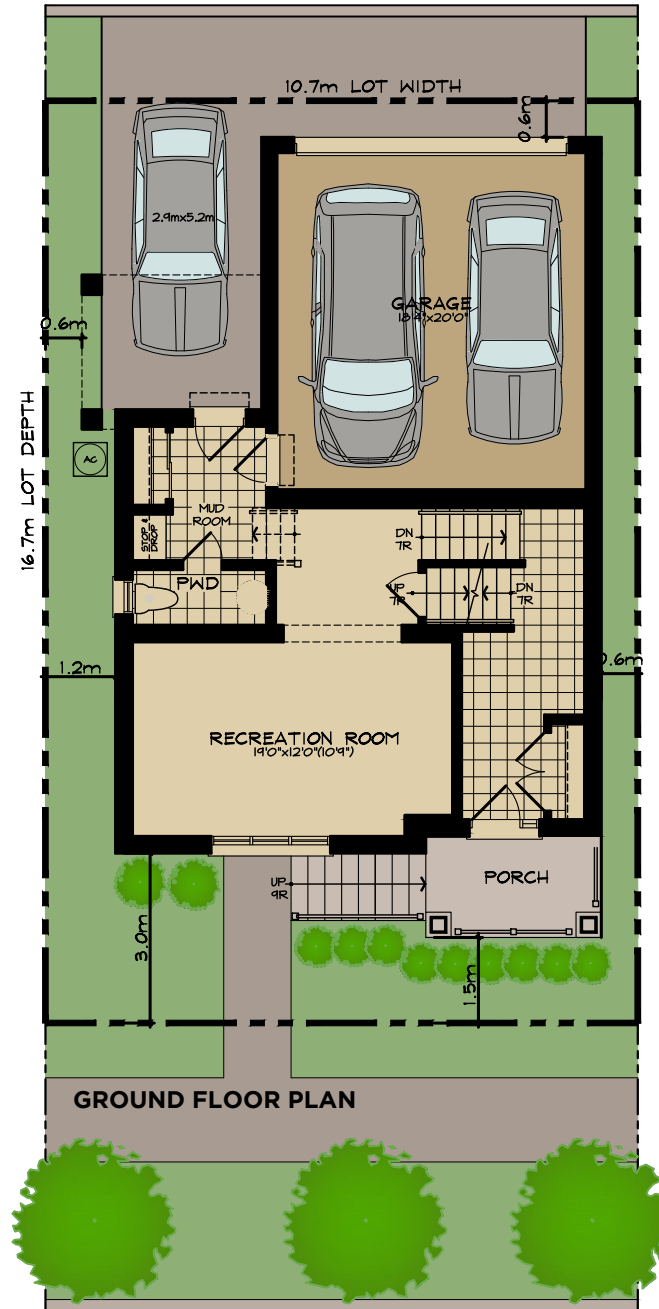

**FRONT ELEVATION
TRADITIONAL**

GROUND FLOOR PLAN

MEZZANINE PLAN

OPT. GEN SUITE

2807 SF