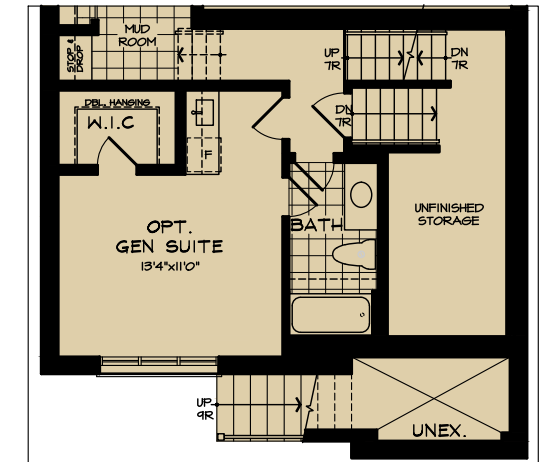

**FRONT ELEVATION
TRADITIONAL**

GROUND FLOOR PLAN

MEZZANINE PLAN

OPT. GEN SUITE

2807 SF