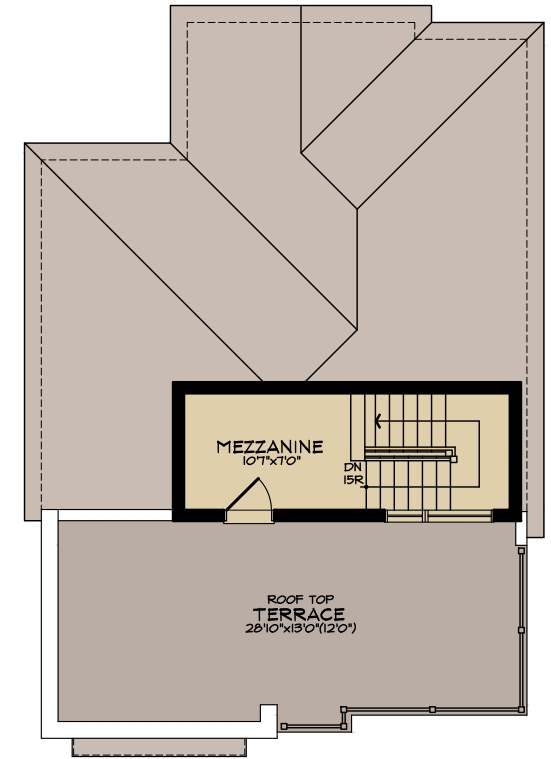

**FRONT ELEVATION
TRADITIONAL**

GROUND FLOOR PLAN

MEZZANINE PLAN

OPT. GEN SUITE

2807 SF