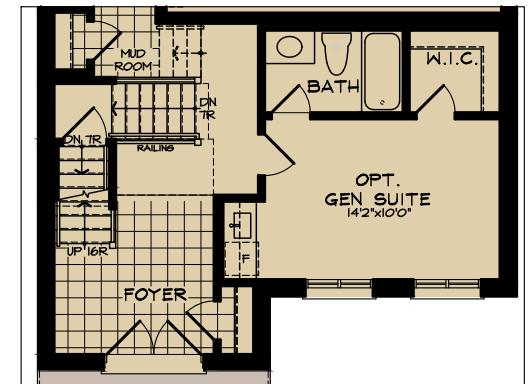

**FRONT ELEVATION
FRENCH MANOR**

GROUND FLOOR PLAN

MEZZANINE PLAN

OPT. GEN SUITE

2807 SF