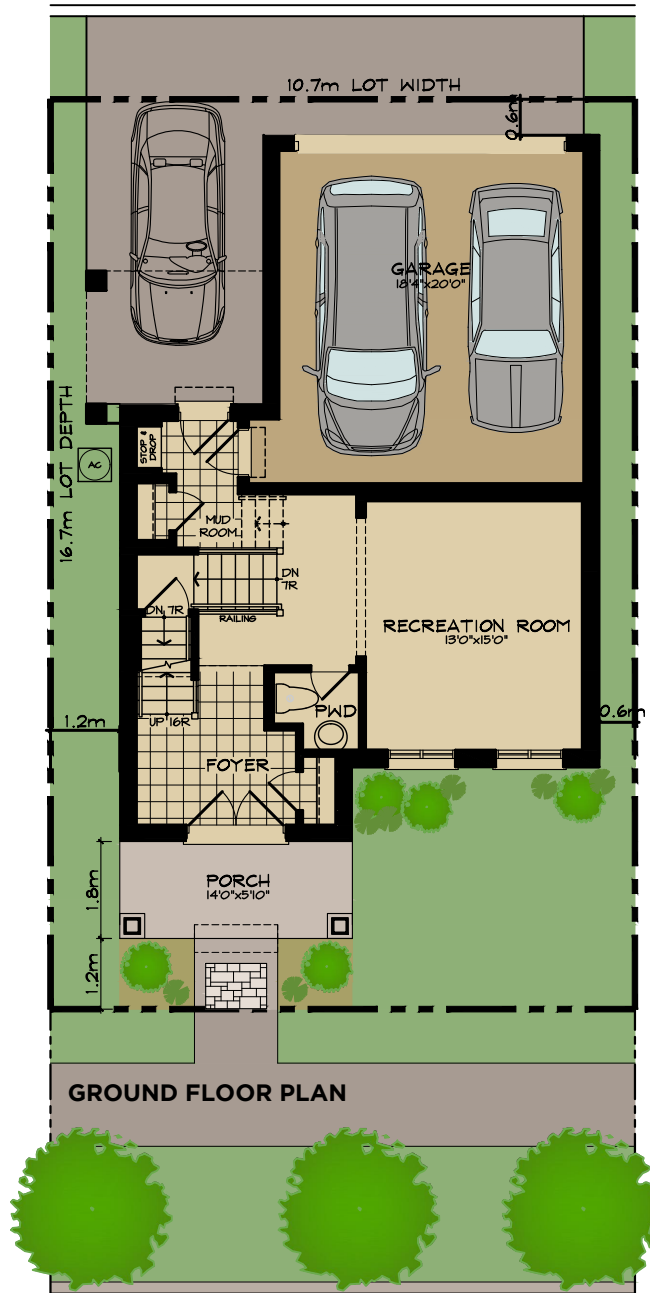

**FRONT ELEVATION
FRENCH MANOR**

GROUND FLOOR PLAN

MEZZANINE PLAN

OPT. GEN SUITE

2807 SF