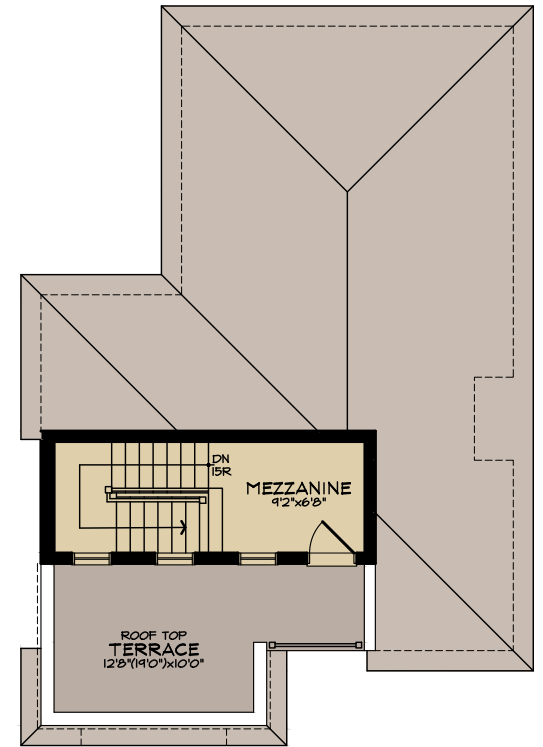

**FRONT ELEVATION
FRENCH MANOR**

GROUND FLOOR PLAN

MEZZANINE PLAN

OPT. GEN SUITE

2807 SF