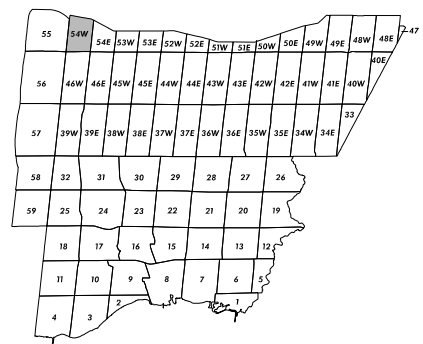

55

54e

Parking Precinct
 Greenlands Overlay
 Zoning Notation Example:
 R4-12 = R4-Exception 12

Zoning Map 54W
 Schedule "B" To
 By-law No. 0225-2007
 Revised: 2022 June 30

55

54e

- Parking Precinct
 - Greenlands Overlay
- Zoning Notation Example:
R4-12 = R4-Exception 12