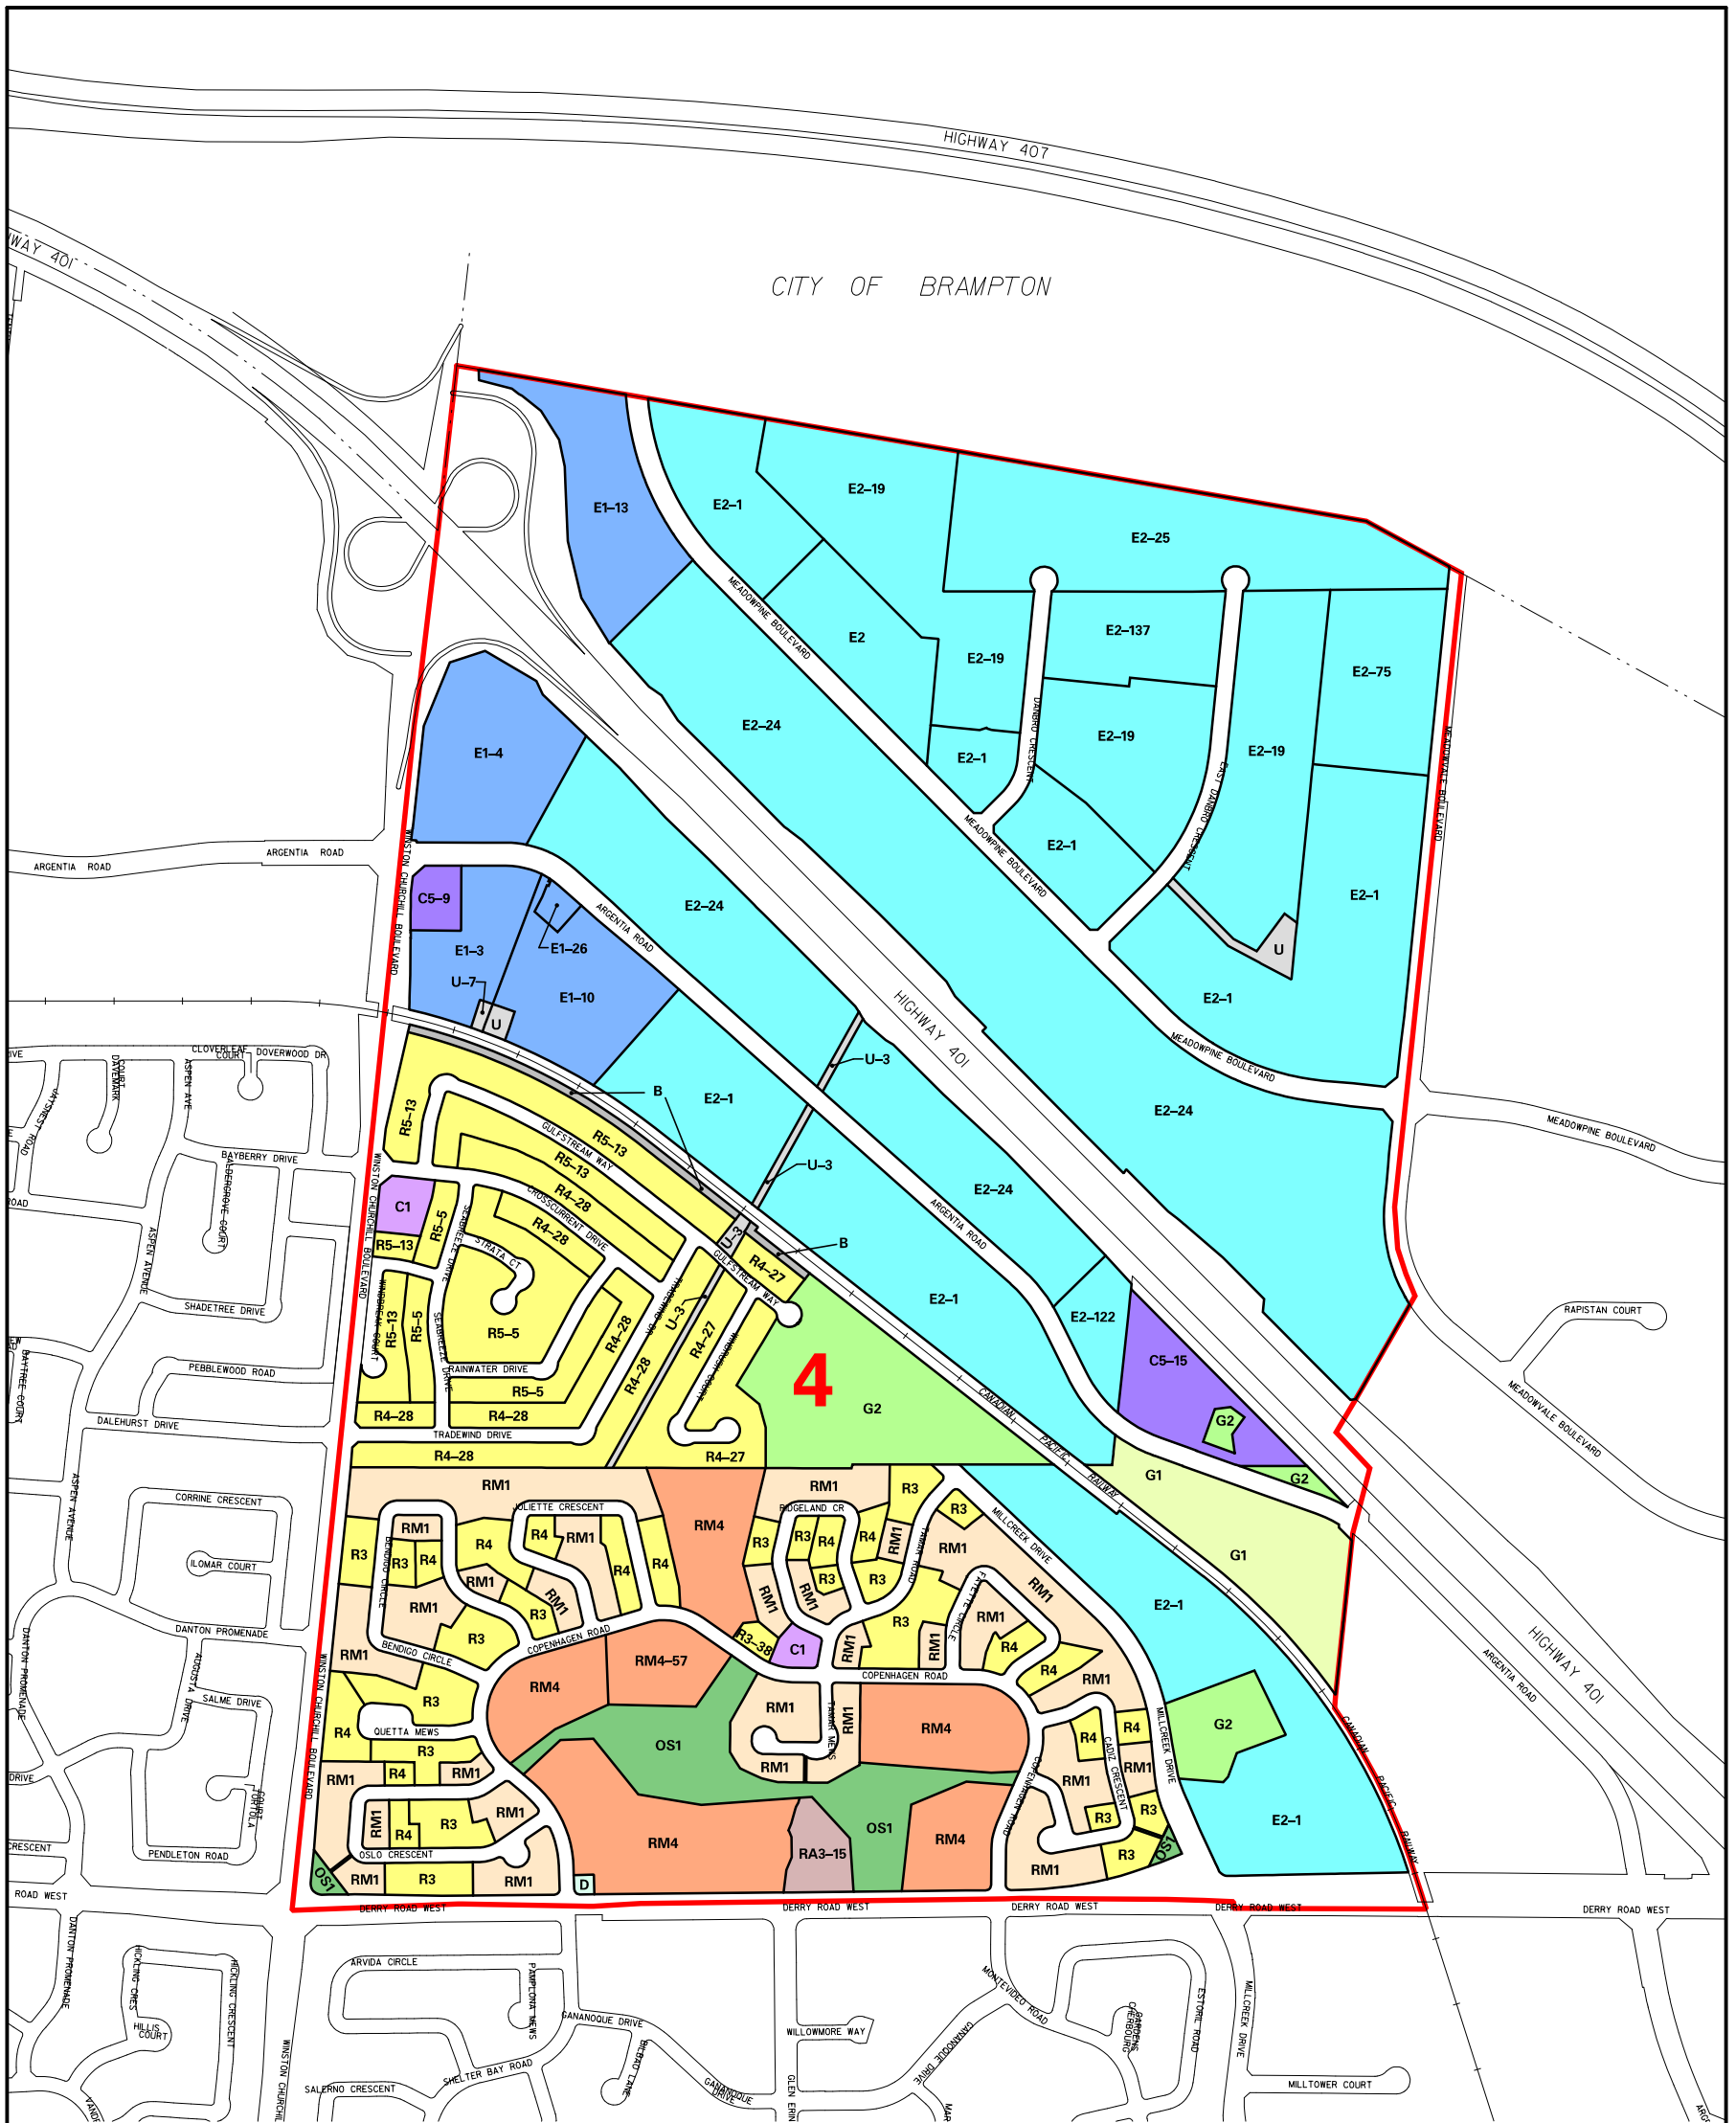

55

54e

Parking Precinct
 Greenlands Overlay
 Zoning Notation Example:
 R4-12 = R4-Exception 12

Zoning Map 54W
 Schedule "B" To
 By-law No. 0225-2007
 Revised: 2022 June 30

55

54e

- Parking Precinct
 - Greenlands Overlay
- Zoning Notation Example:
R4-12 = R4-Exception 12

Zoning Map 54W
 Schedule "B" To
 By-law No. 0225-2007
 Revised: 2022 June 30