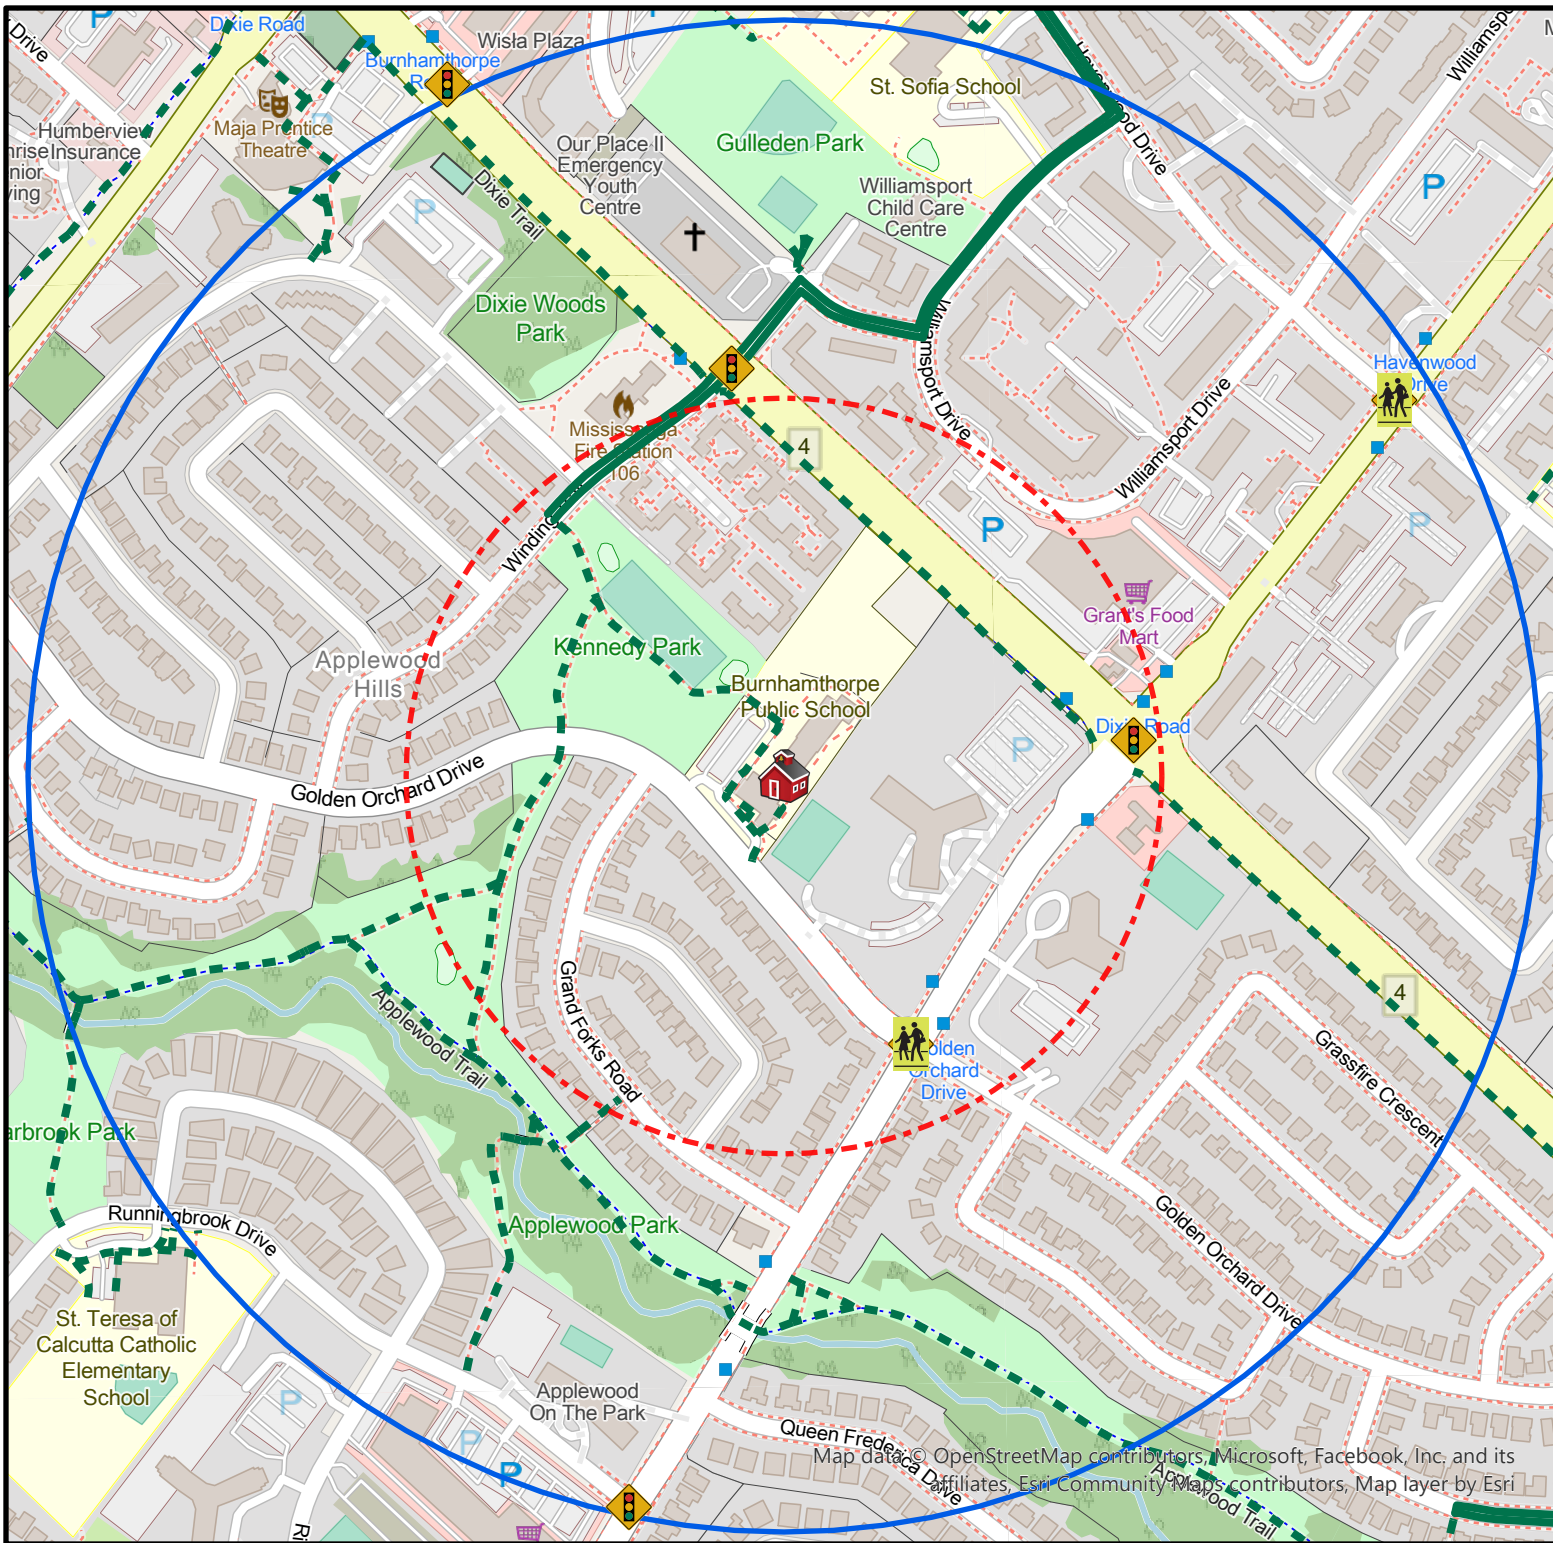

## Routes to School Planner

-  Traffic Signal
-  On-Road Cycling Route
-  Off-Road Path or Trail
-  School
-  5 Minute Walk OR 2 Minute Roll
-  10 Minute Walk OR 4 Minute Roll
-  School Crossing Guard

Note: This map is intended to be used for educational purposes. Actual walking/rolling times may vary.

Last Updated: Fall 2022

Produced by Geospatial Solutions

[School Walking Routes Program](#)

Map data © OpenStreetMap contributors, Microsoft, Facebook, Inc. and its affiliates, Esri Community Maps contributors, Map layer by Esri