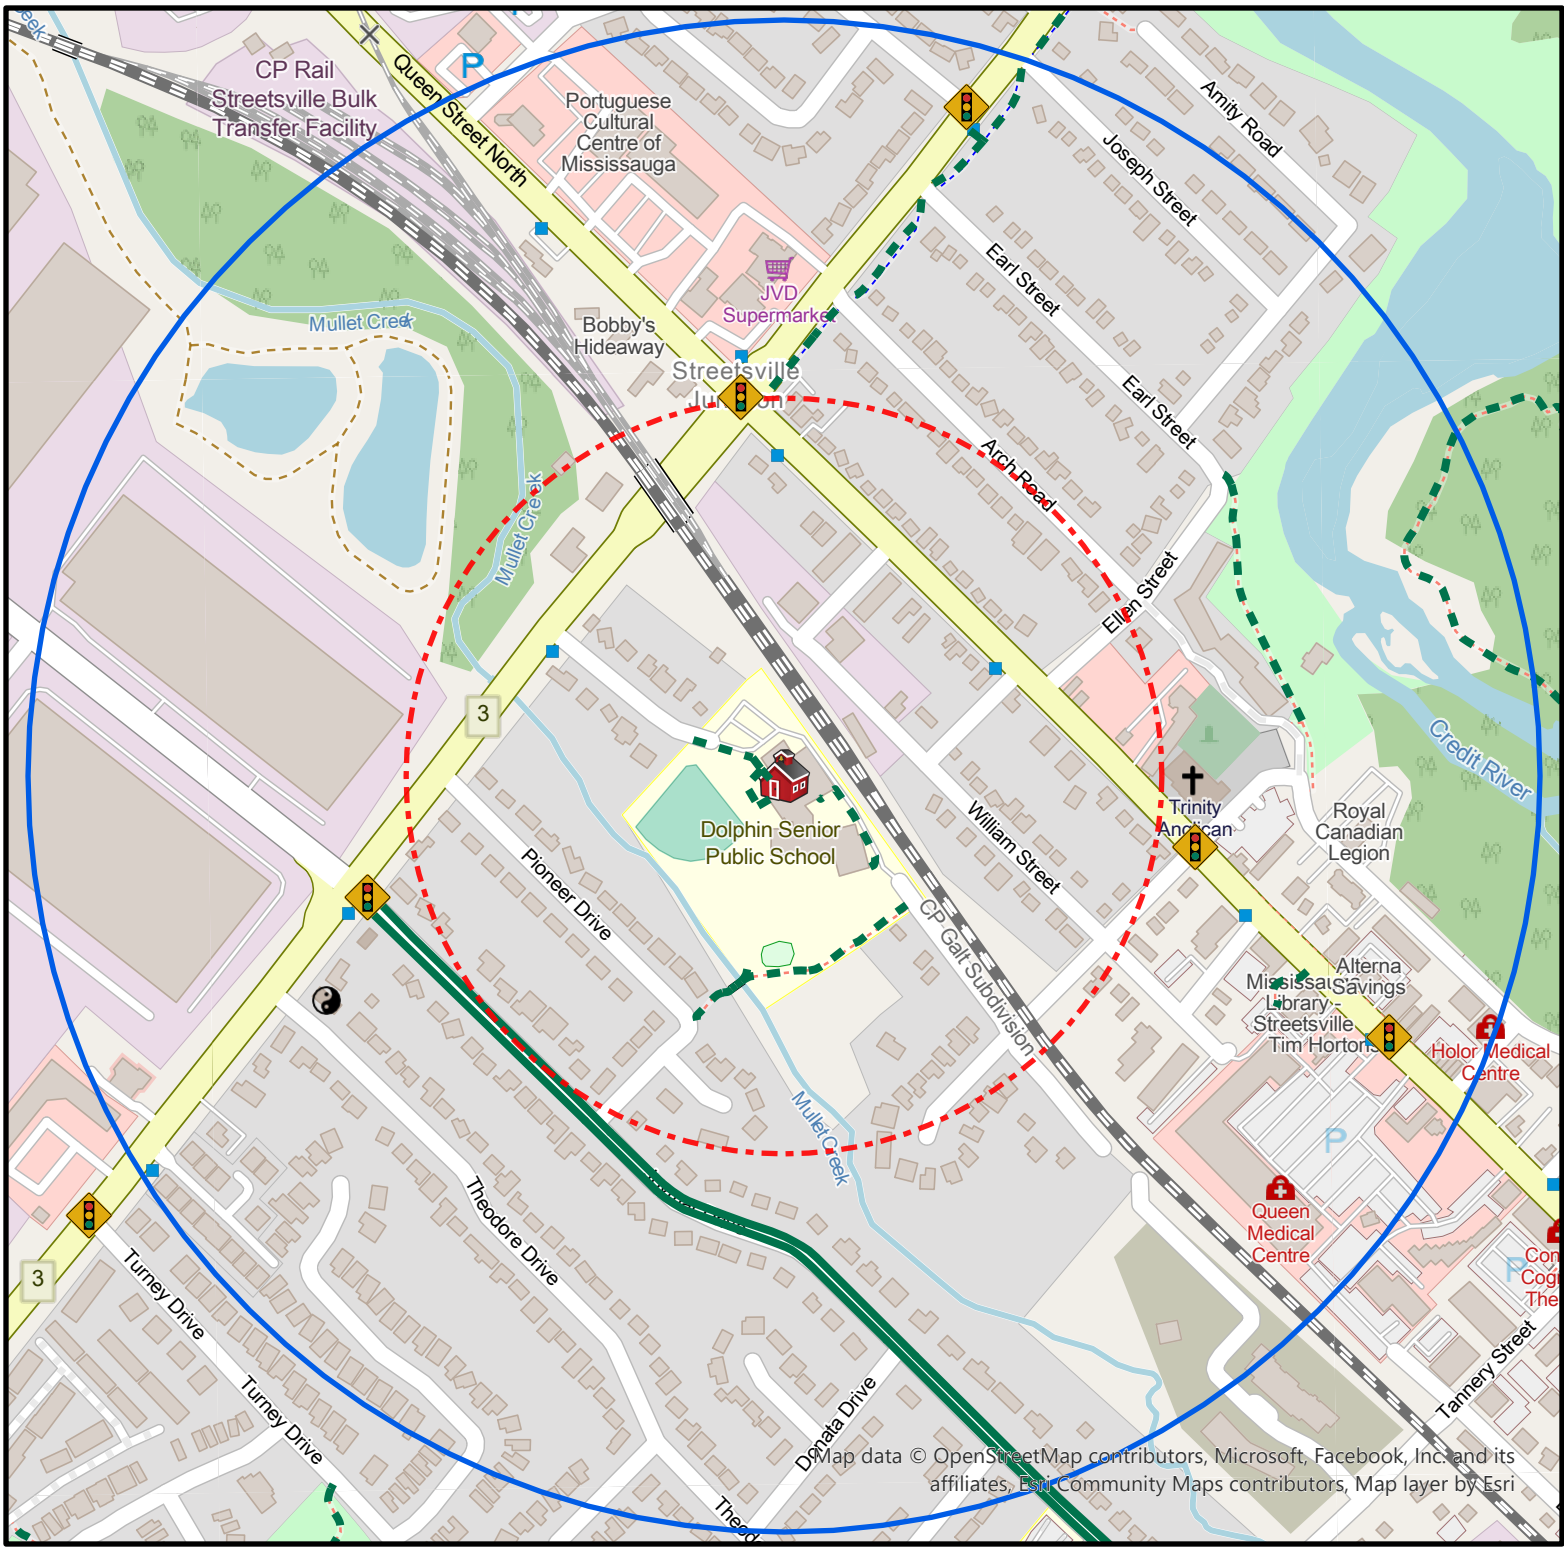

# Dolphin Sr PS

18 BROOKSIDE DR, MISSISSAUGA, L5M1H3

## Routes to School Planner

-  Traffic Signal
-  On-Road Cycling Route
-  Off-Road Path or Trail
-  School
-  5 Minute Walk OR 2 Minute Roll
-  10 Minute Walk OR 4 Minute Roll

Note: This map is intended to be used for educational purposes. Actual walking/ rolling times may vary.

Last Updated: Fall 2022

Produced by Geospatial Solutions

[School Walking Routes Program](#)

Map data © OpenStreetMap contributors, Microsoft, Facebook, Inc. and its affiliates, Esri Community Maps contributors, Map layer by Esri