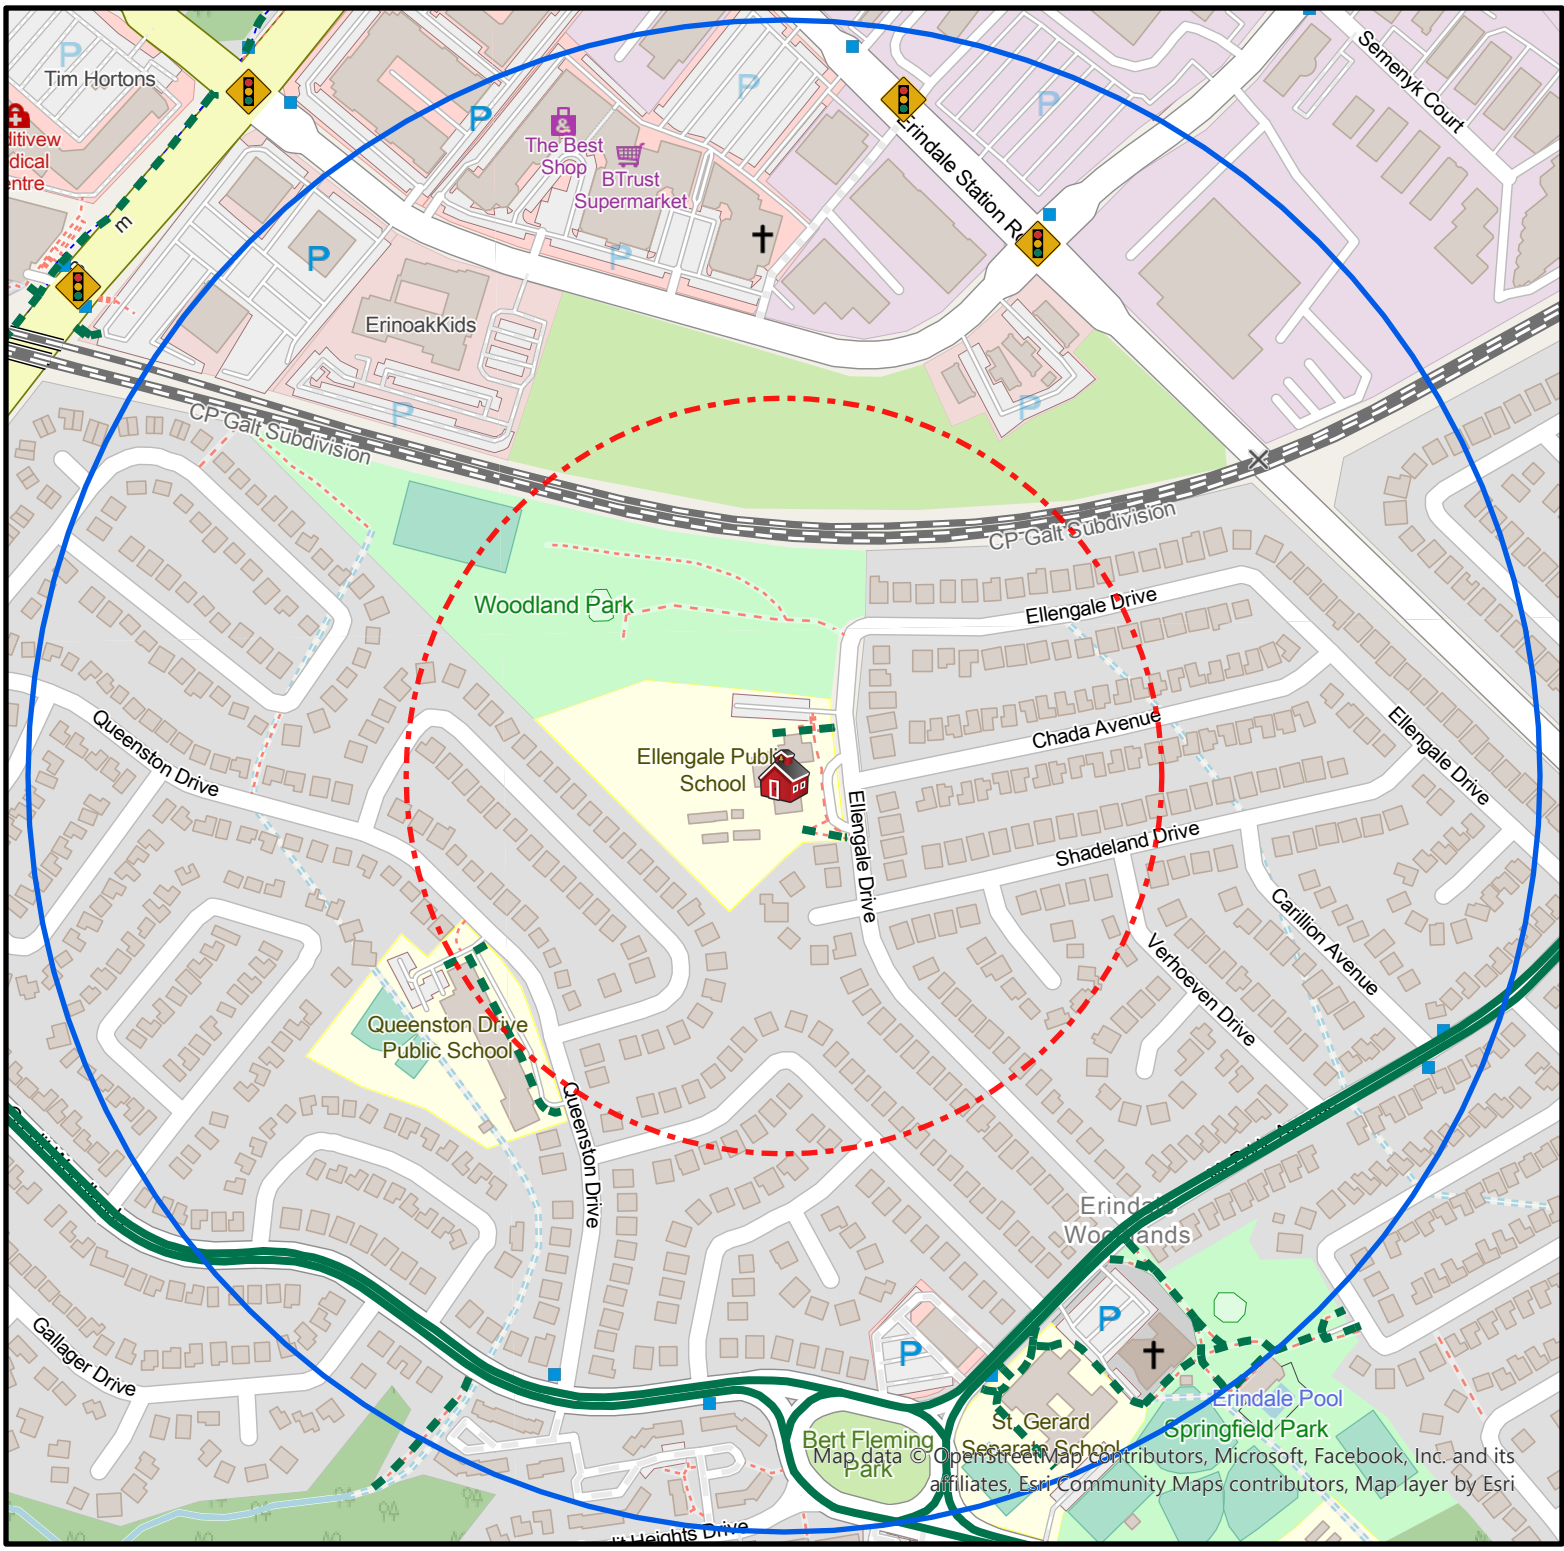

2022/07/21

Ellengale PS

3480 ELLENGALE DR,
MISSISSAUGA, L5C1Z7

Routes to School Planner

-  Traffic Signal
-  On-Road Cycling Route
-  Off-Road Path or Trail
-  School
-  5 Minute Walk OR 2 Minute Roll
-  10 Minute Walk OR 4 Minute Roll

Note: This map is intended to be used for educational purposes. Actual walking/ rolling times may vary.

Last Updated: Fall 2022

Produced by Geospatial Solutions

[School Walking Routes Program](#)

Map data © OpenStreetMap contributors, Microsoft, Facebook, Inc. and its affiliates, Esri Community Maps contributors, Map layer by Esri