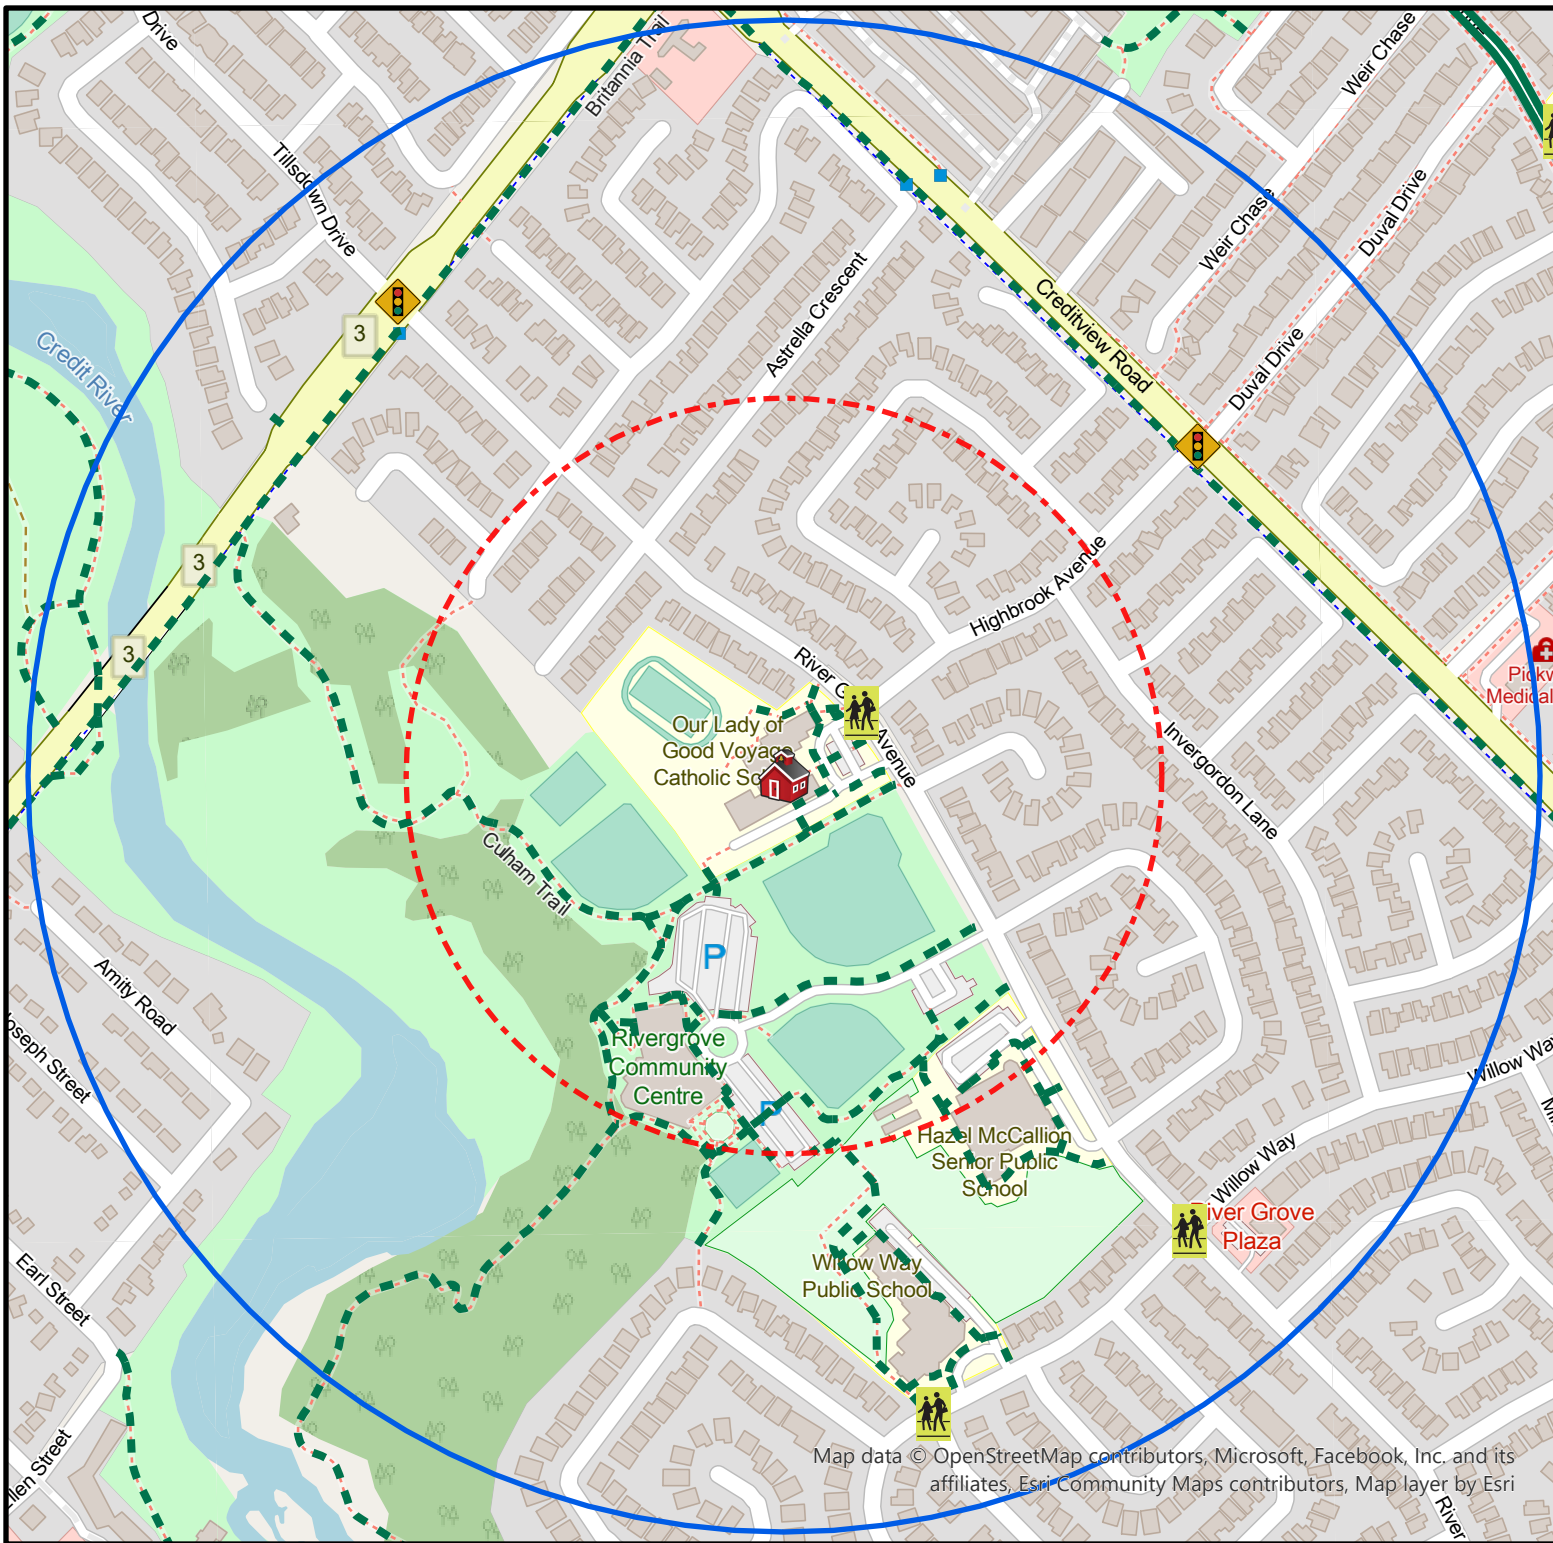

Our Lady of Good Voyage Sep 5

5850 RIVER GROVE AVE,
MISSISSAUGA, L5M4W2

Routes to School Planner

-  Traffic Signal
-  On-Road Cycling Route
-  Off-Road Path or Trail
-  School
-  5 Minute Walk OR 2 Minute Roll
-  10 Minute Walk OR 4 Minute Roll
-  School Crossing Guard

Note: This map is intended to be used for educational purposes. Actual walking/ rolling times may vary.

Last Updated: Fall 2022

Produced by Geospatial Solutions

[School Walking Routes Program](#)

Map data © OpenStreetMap contributors, Microsoft, Facebook, Inc. and its affiliates, Esri Community Maps contributors, Map layer by Esri