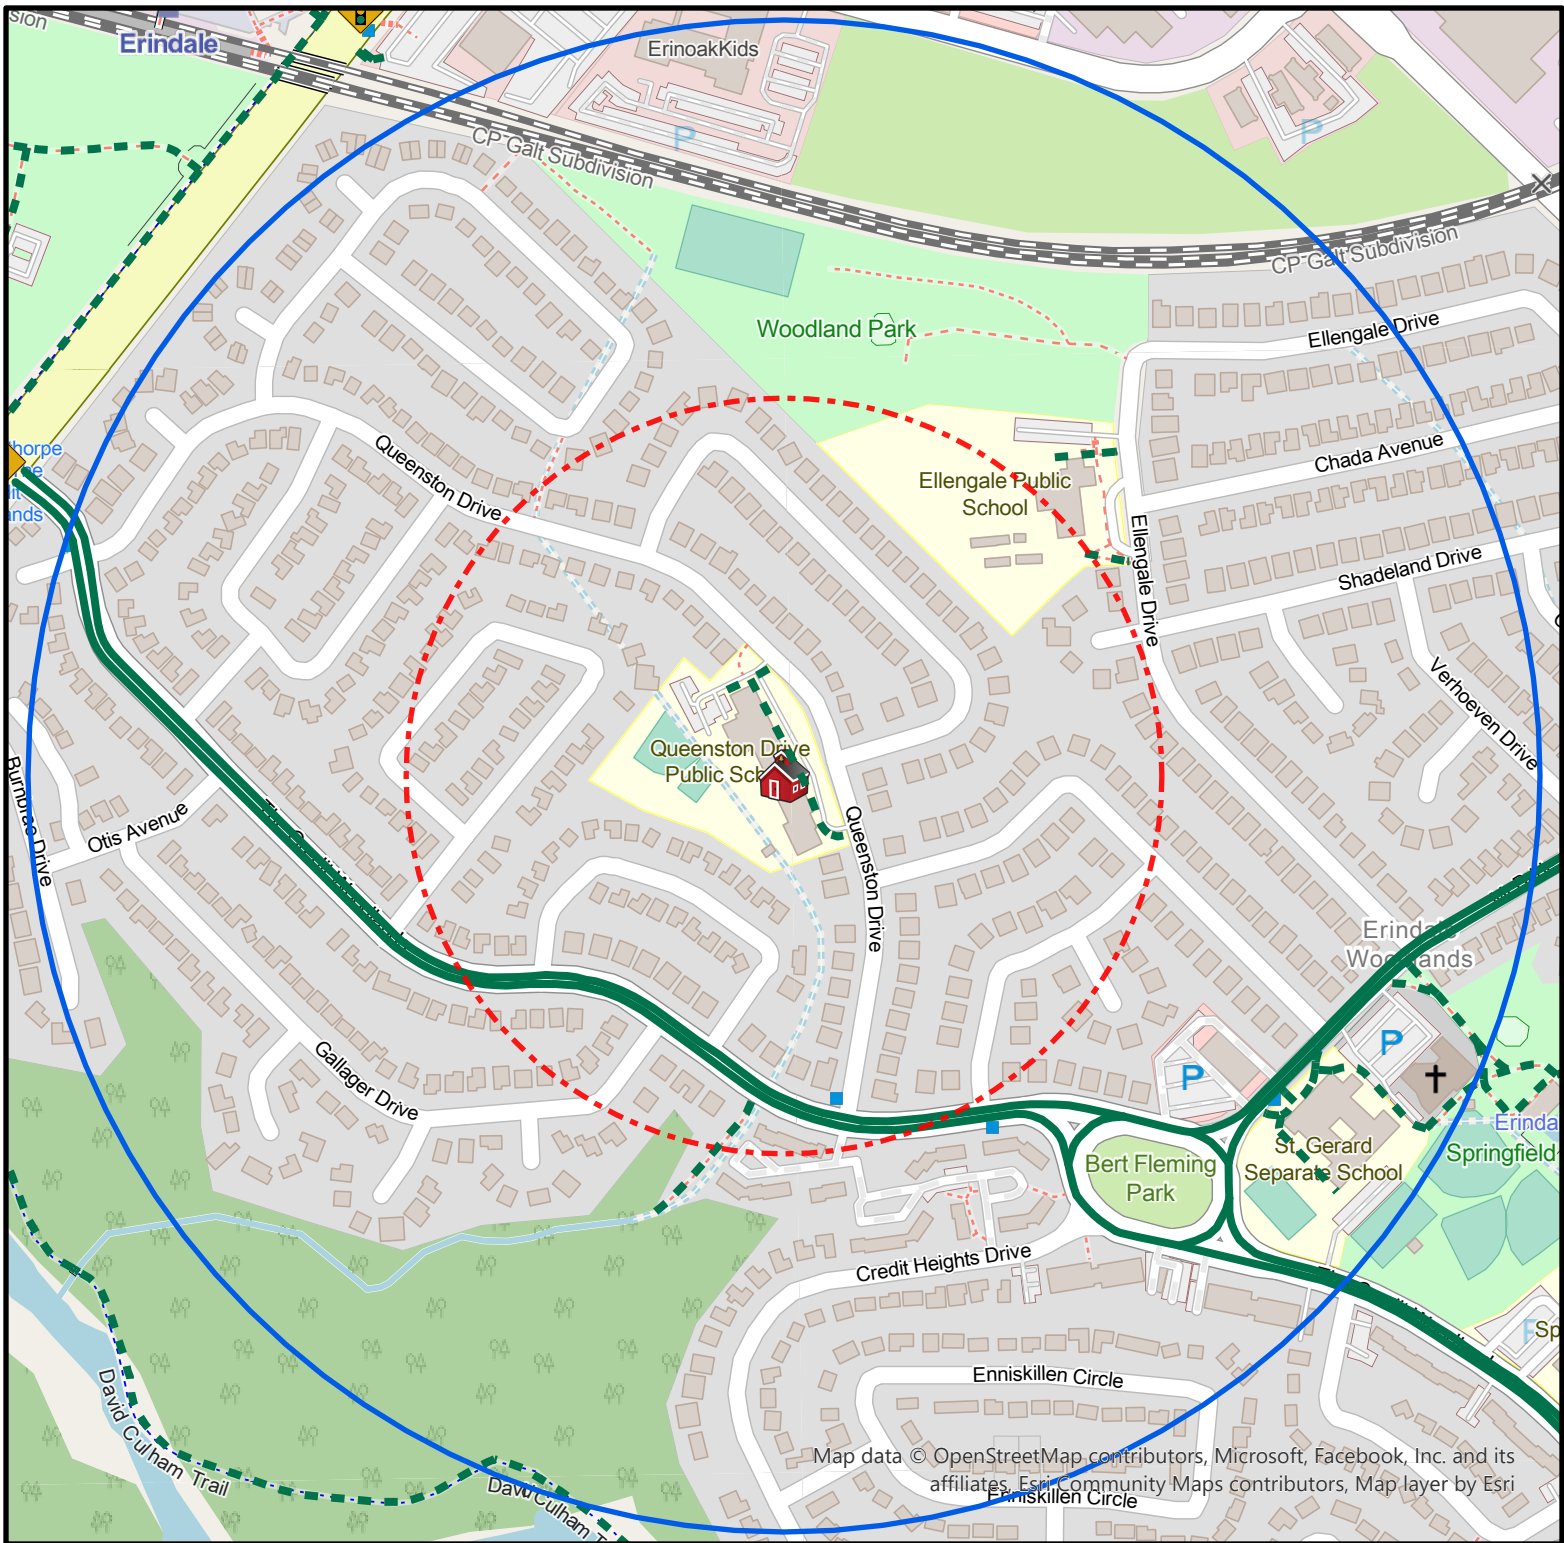

2022/07/22

Queenston Drive PS

3520 QUEENSTON DR,
MISSISSAUGA, L5C2G6

Routes to School Planner

-  Traffic Signal
-  On-Road Cycling Route
-  Off-Road Path or Trail
-  School
-  5 Minute Walk OR 2 Minute Roll
-  10 Minute Walk OR 4 Minute Roll

Note: This map is intended to be used for educational purposes. Actual walking/ rolling times may vary.

Last Updated: Fall 2022

Produced by Geospatial Solutions

[School Walking Routes Program](#)

Map data © OpenStreetMap contributors, Microsoft, Facebook, Inc. and its affiliates, Esri Community Maps contributors, Map layer by Esri