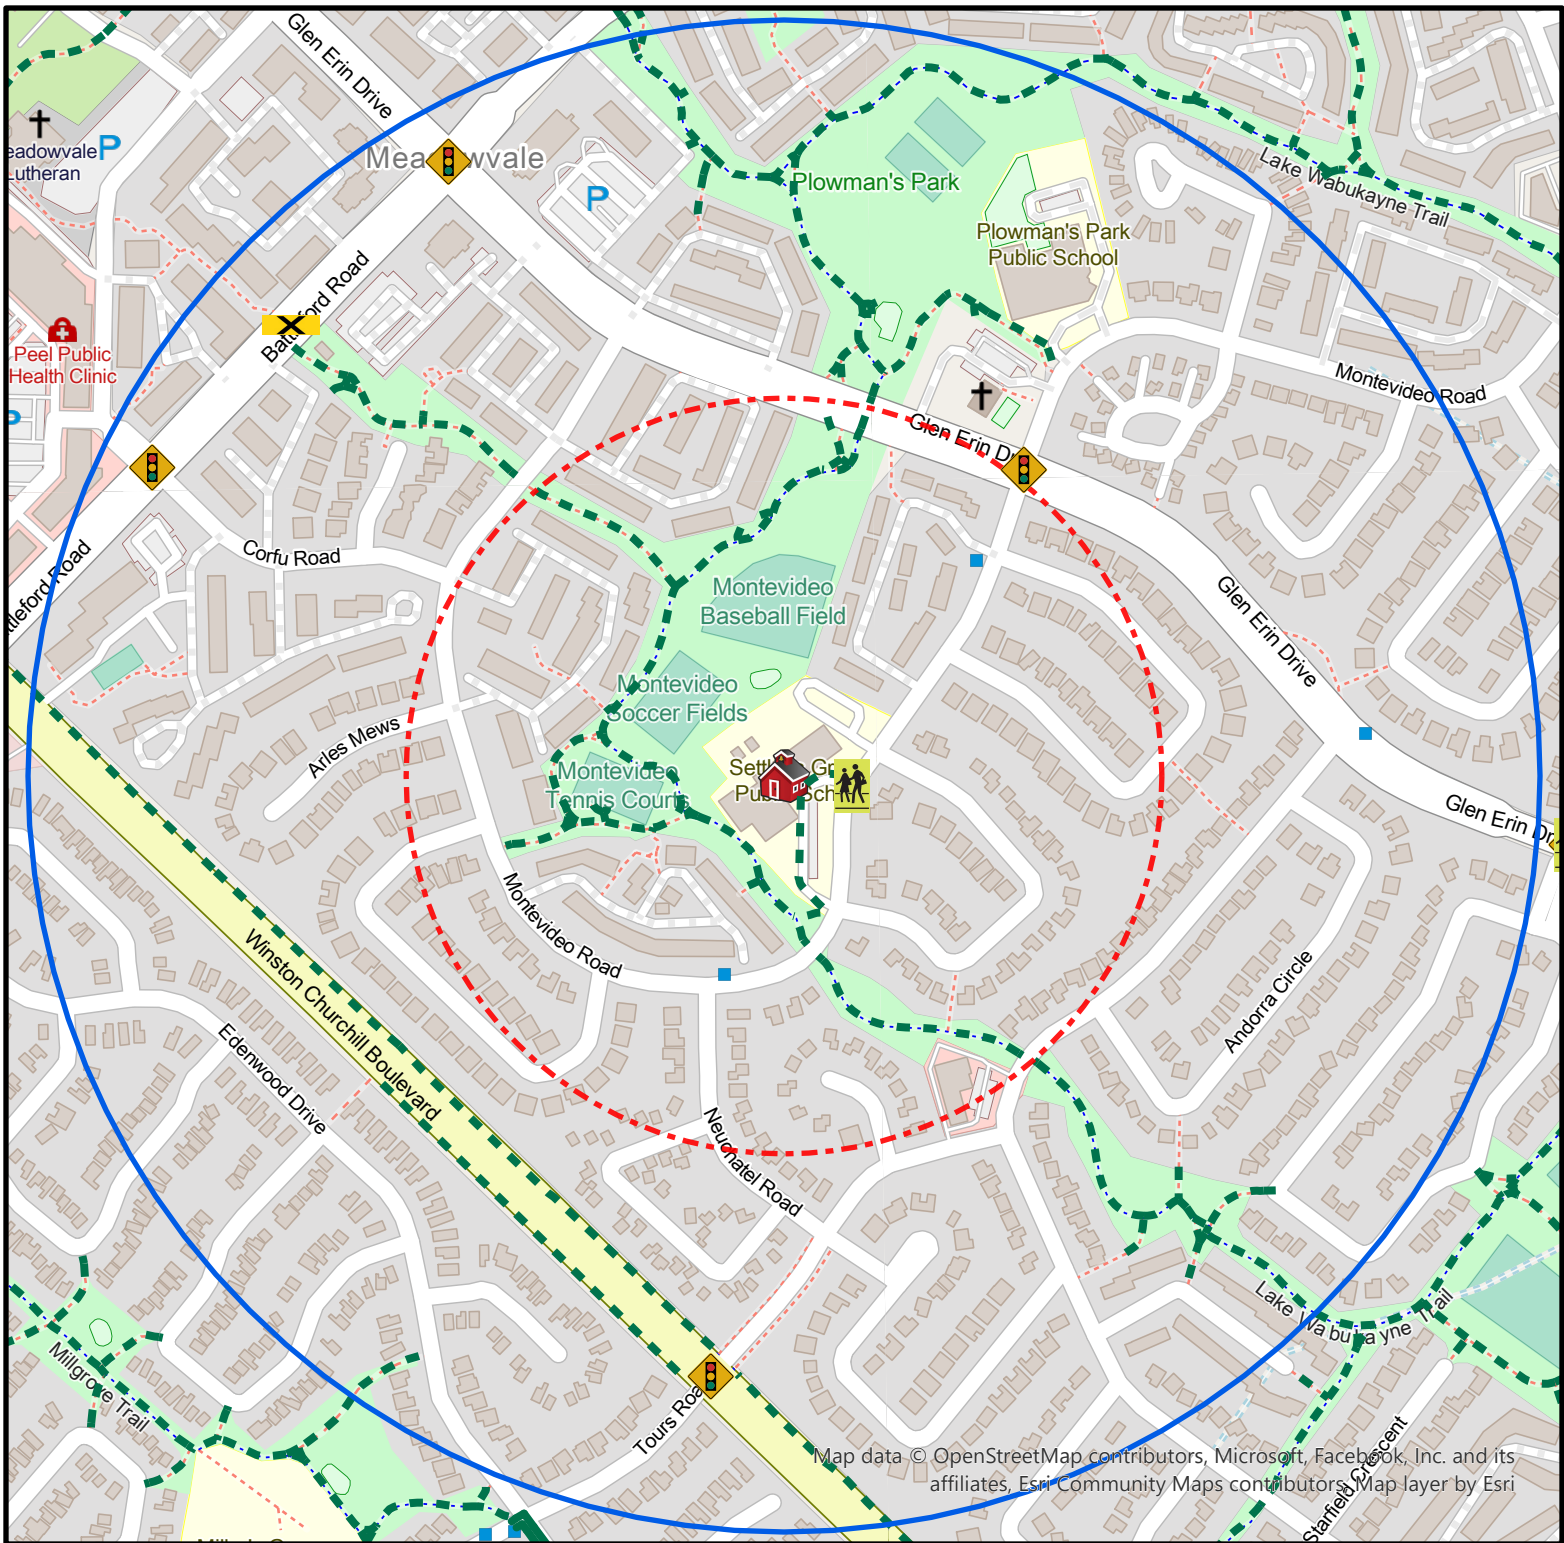

2022/07/22

Map data © OpenStreetMap contributors, Microsoft, Facebook, Inc. and its affiliates, Esri Community Maps contributors, Map-layer by Esri

## Routes to School Planner

-  Traffic Signal
-  Cross Walk
-  On-Road Cycling Route
-  Off-Road Path or Trail
-  School
-  5 Minute Walk OR 2 Minute Roll
-  10 Minute Walk OR 4 Minute Roll
-  School Crossing Guard

Note: This map is intended to be used for educational purposes. Actual walking/ rolling times may vary.

Last Updated: Fall 2022

Produced by Geospatial Solutions

[School Walking Routes Program](#)