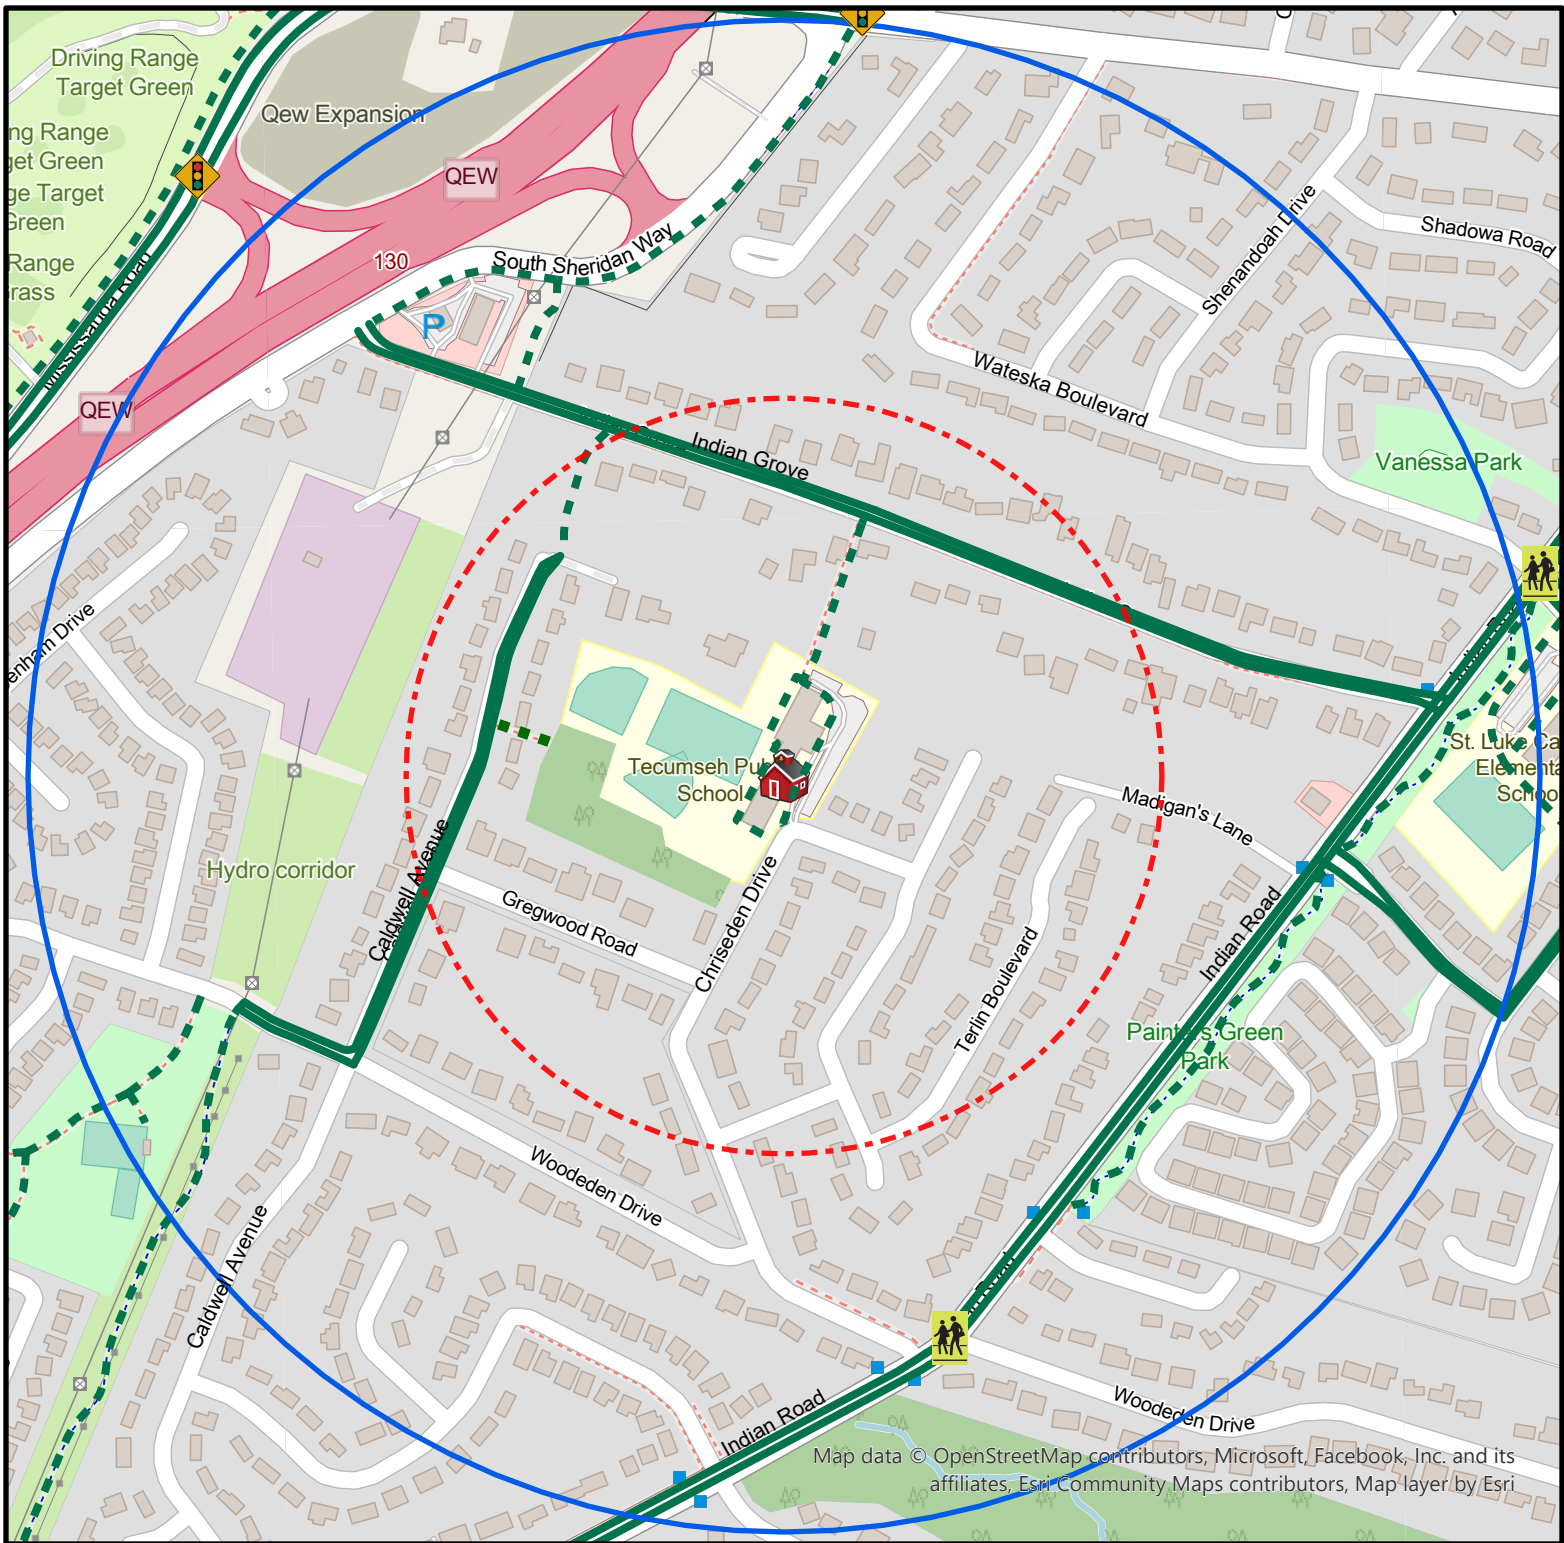

# Tecumseh PS

1480 CHRISEDEN DR,  
MISSISSAUGA, L5H1V4

## Routes to School Planner

-  Traffic Signal
-  On-Road Cycling Route
-  Off-Road Path or Trail
-  School
-  5 Minute Walk OR 2 Minute Roll
-  10 Minute Walk OR 4 Minute Roll
-  School Crossing Guard

Note: This map is intended to be used for educational purposes. Actual walking/rolling times may vary.

Last Updated: Fall 2022

Produced by Geospatial Solutions

[School Walking Routes Program](#)

Map data © OpenStreetMap contributors, Microsoft, Facebook, Inc. and its affiliates, Esri Community Maps contributors, Map-layer by Esri