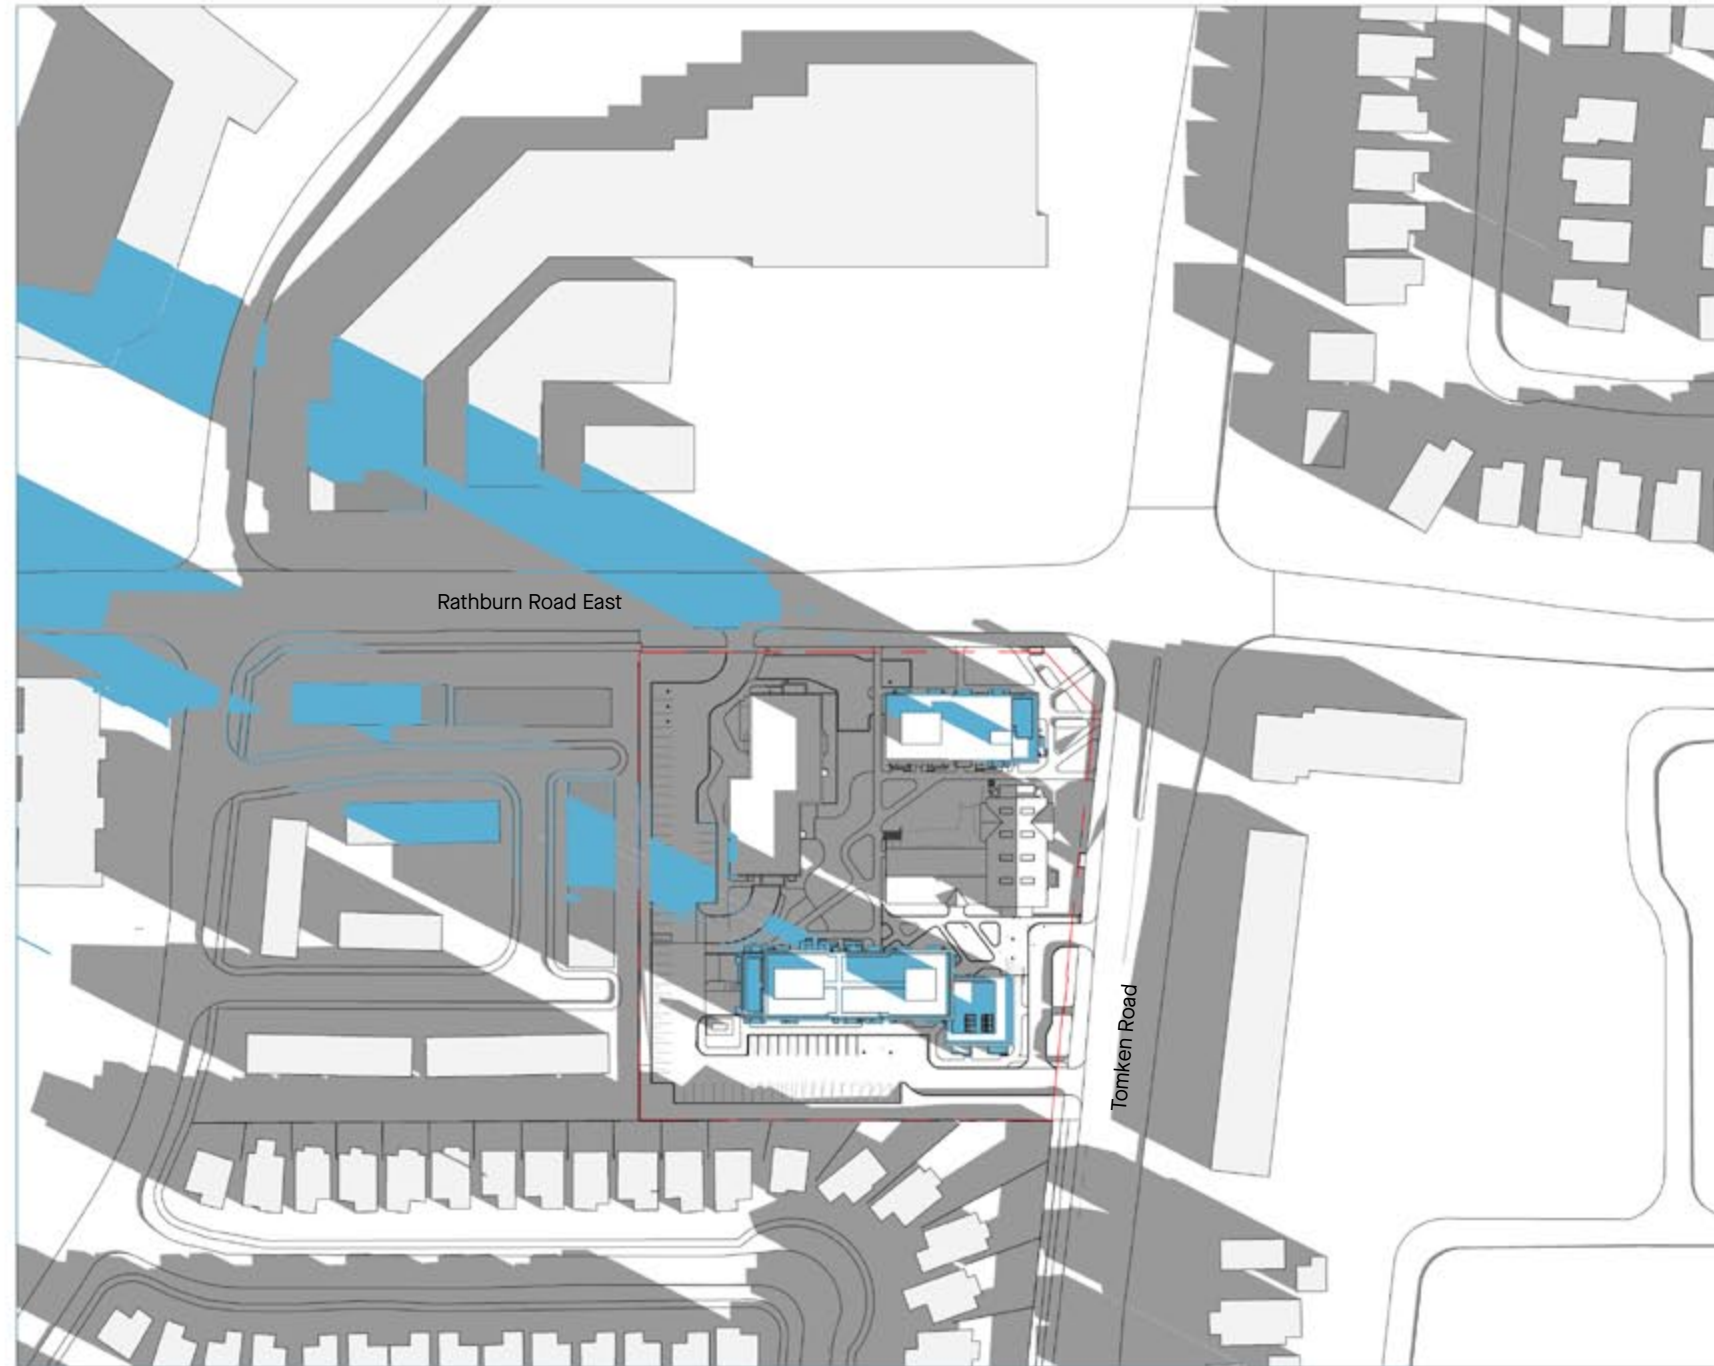

# Westminster United Shadow Study

**June →**

Existing Shadow    Net New Shadow

**JUNE 21, 5:37 AM**

Existing Shadow    Net New Shadow

**JUNE 21, 7:20 AM**

Existing Shadow

Net New Shadow

**JUNE 21, 8:20 AM**

Existing Shadow
  Net New Shadow

**JUNE 21, 9:20 AM**

Existing Shadow    Net New Shadow

**JUNE 21, 10:20 AM**

Existing Shadow

Net New Shadow

**JUNE 21, 11:20 AM**

Existing Shadow

Net New Shadow

**JUNE 21, 12:20 AM**

Existing Shadow

Net New Shadow

Existing Shadow

Net New Shadow

**JUNE 21, 2:20 PM**

Existing Shadow

Net New Shadow

**JUNE 21, 3:20 PM**

5 10 35

Existing Shadow

Net New Shadow

**JUNE 21, 4:20 PM**

Existing Shadow
  Net New Shadow