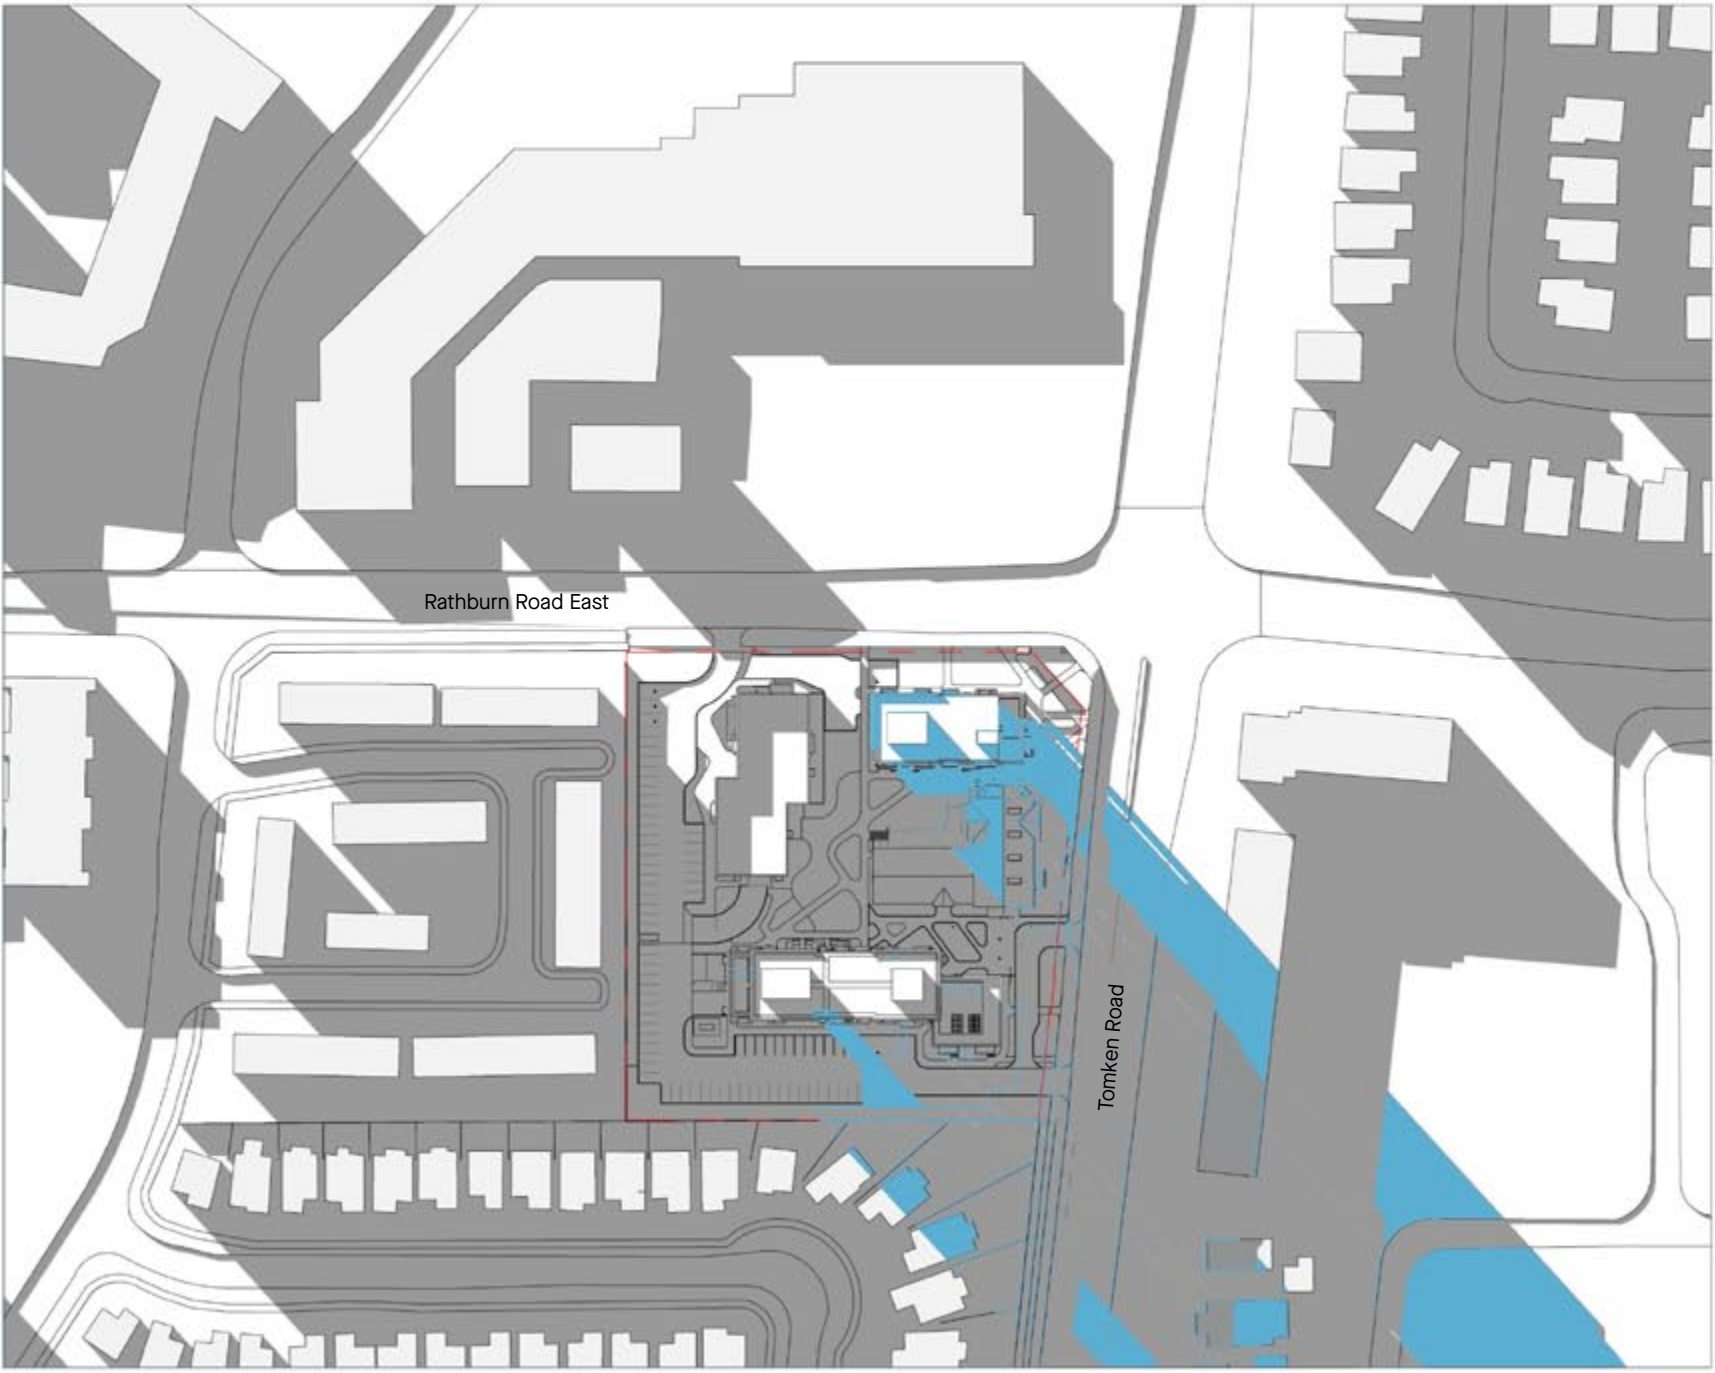

Net New Shadow

**SEPTEMBER 21, 1:12PM**

Existing Shadow
  Net New Shadow

**SEPTEMBER 21, 2:12PM**

Existing Shadow    Net New Shadow

**SEPTEMBER 21, 3:12PM**

Existing Shadow
  Net New Shadow

**SEPTEMBER 21, 4:12PM**

Existing Shadow
  Net New Shadow

**SEPTEMBER 21, 5:12PM**

Existing Shadow
  Net New Shadow

**SEPTEMBER 21, 5:48PM**

Existing Shadow
  Net New Shadow

**SEPTEMBER 21, 7:18PM**

**December →**

Existing Shadow
  Net New Shadow

**DECEMBER 21, 7:49AM**

Existing Shadow
  Net New Shadow

**DECEMBER 21, 9:19AM**

Existing Shadow

Net New Shadow

**DECEMBER 21, 10:17AM**

Existing Shadow    Net New Shadow

**DECEMBER 21, 11:17AM**

Existing Shadow
  Net New Shadow

**DECEMBER 21, 12:17PM**

Existing Shadow

Net New Shadow

**DECEMBER 21, 1:17PM**

Existing Shadow    Net New Shadow

**DECEMBER 21, 2:17PM**

Existing Shadow    Net New Shadow