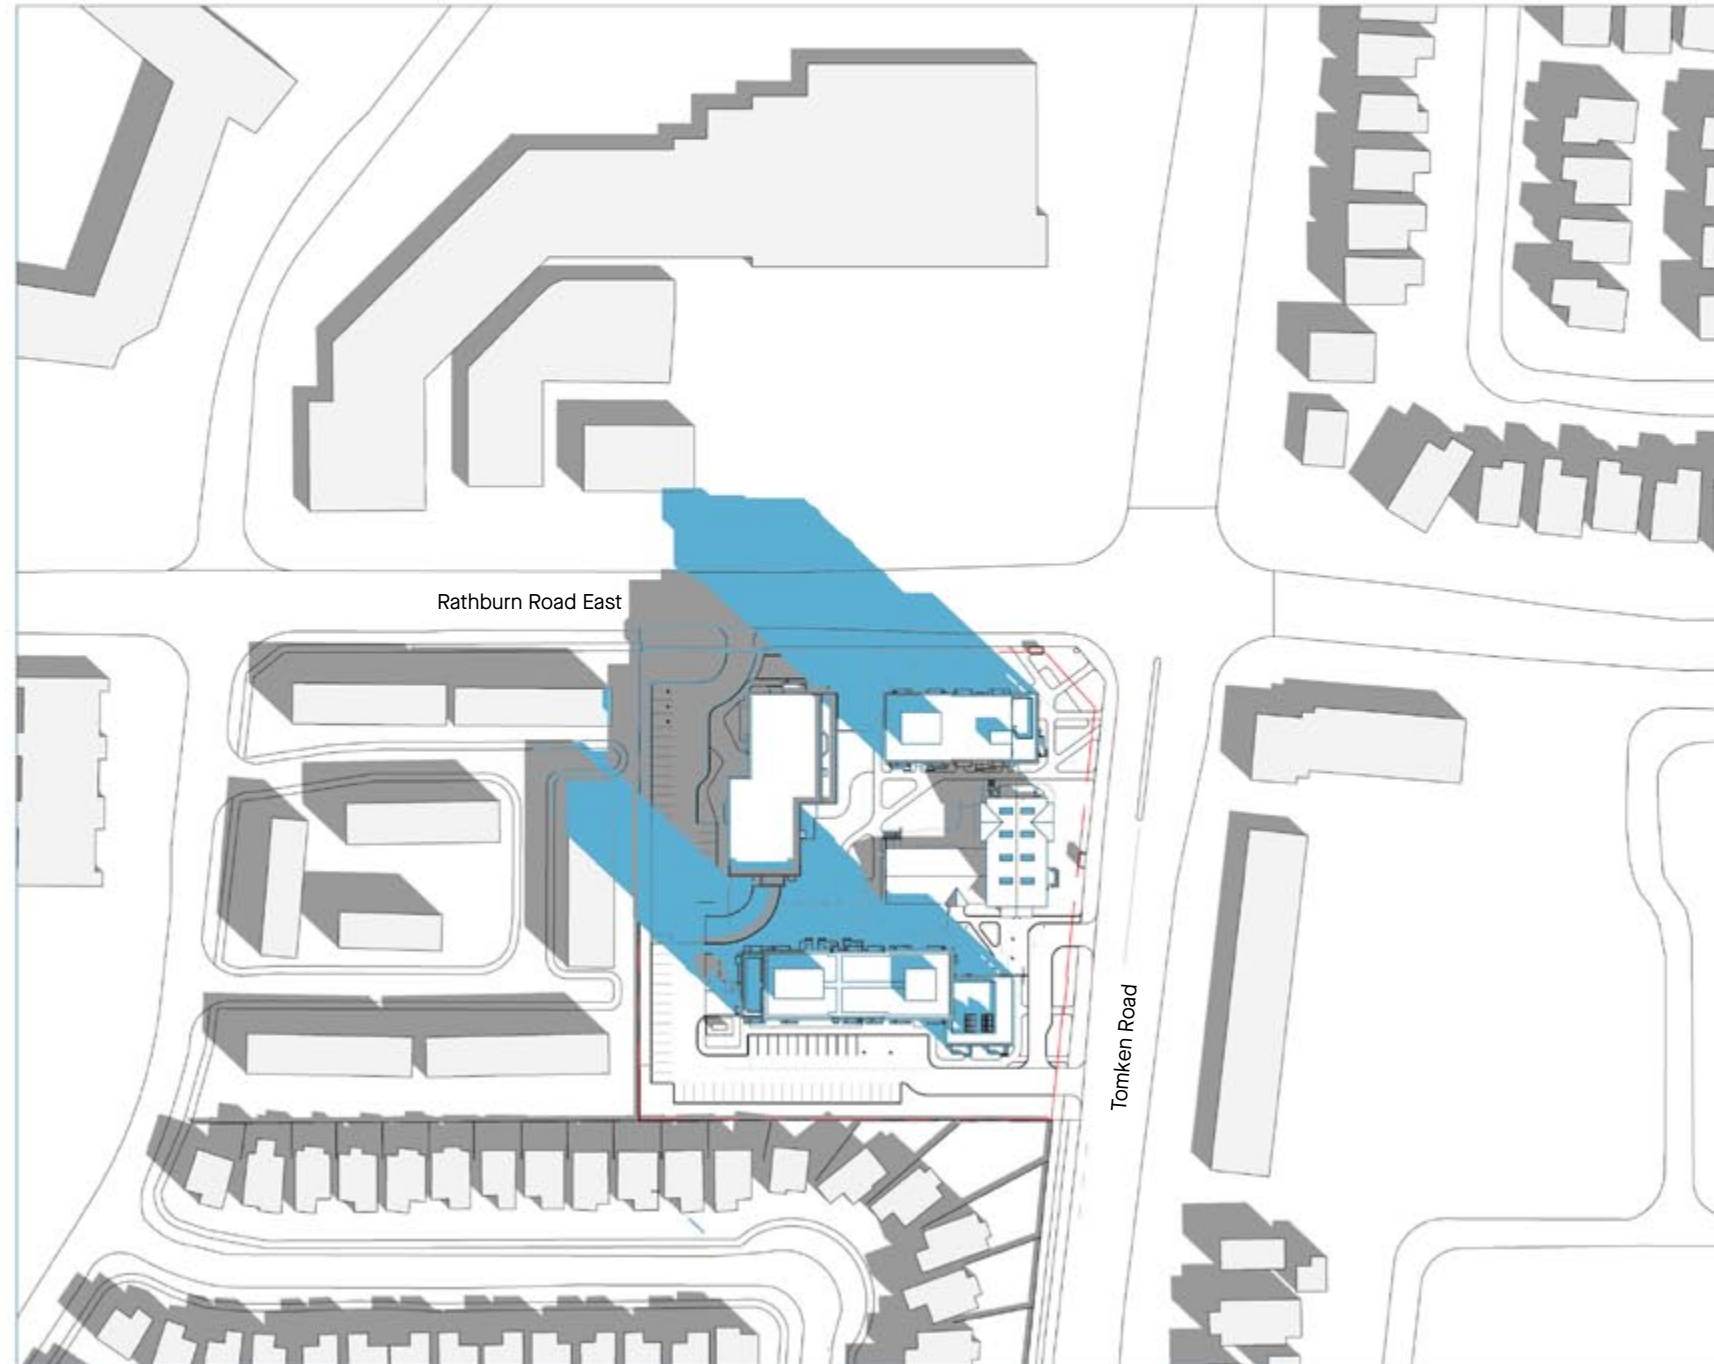

# Westminster United Shadow Study

**June →**

Existing Shadow    Net New Shadow

**JUNE 21, 5:37 AM**

Existing Shadow    Net New Shadow

**JUNE 21, 7:20 AM**

Existing Shadow

Net New Shadow

**JUNE 21, 8:20 AM**

Existing Shadow
  Net New Shadow

**JUNE 21, 9:20 AM**

Existing Shadow    Net New Shadow

**JUNE 21, 10:20 AM**

Existing Shadow

Net New Shadow

**JUNE 21, 11:20 AM**

Existing Shadow

Net New Shadow

**JUNE 21, 12:20 AM**

Existing Shadow

Net New Shadow

Existing Shadow

Net New Shadow

**JUNE 21, 2:20 PM**