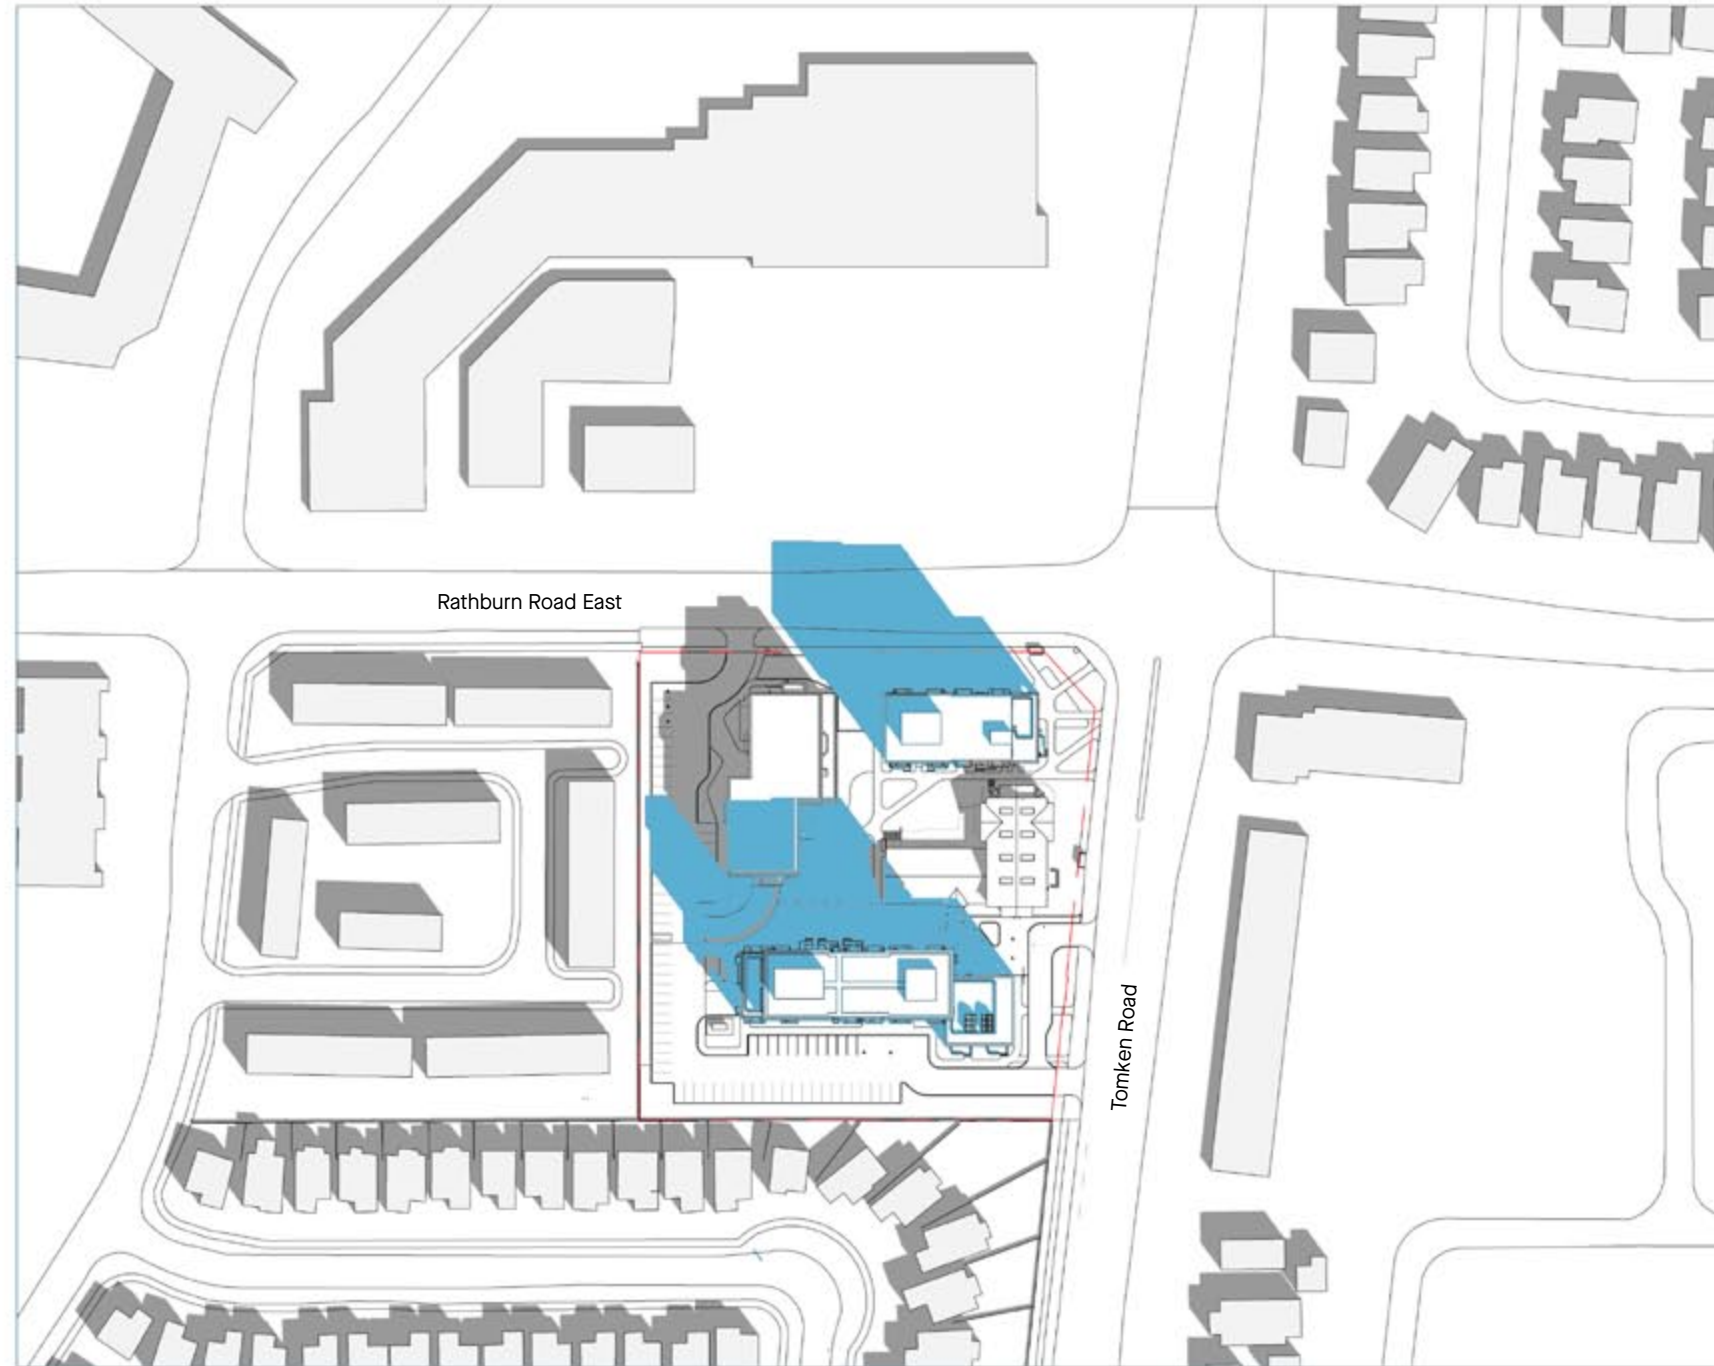

# Westminster United Shadow Study

**June →**

Existing Shadow    Net New Shadow

**JUNE 21, 5:37 AM**

Existing Shadow    Net New Shadow

**JUNE 21, 7:20 AM**

Existing Shadow

Net New Shadow

**JUNE 21, 8:20 AM**

Existing Shadow
  Net New Shadow

**JUNE 21, 9:20 AM**

Existing Shadow    Net New Shadow

**JUNE 21, 10:20 AM**

Existing Shadow

Net New Shadow

**JUNE 21, 11:20 AM**

Existing Shadow

Net New Shadow

**JUNE 21, 12:20 AM**

Existing Shadow

Net New Shadow

Existing Shadow

Net New Shadow

**JUNE 21, 2:20 PM**