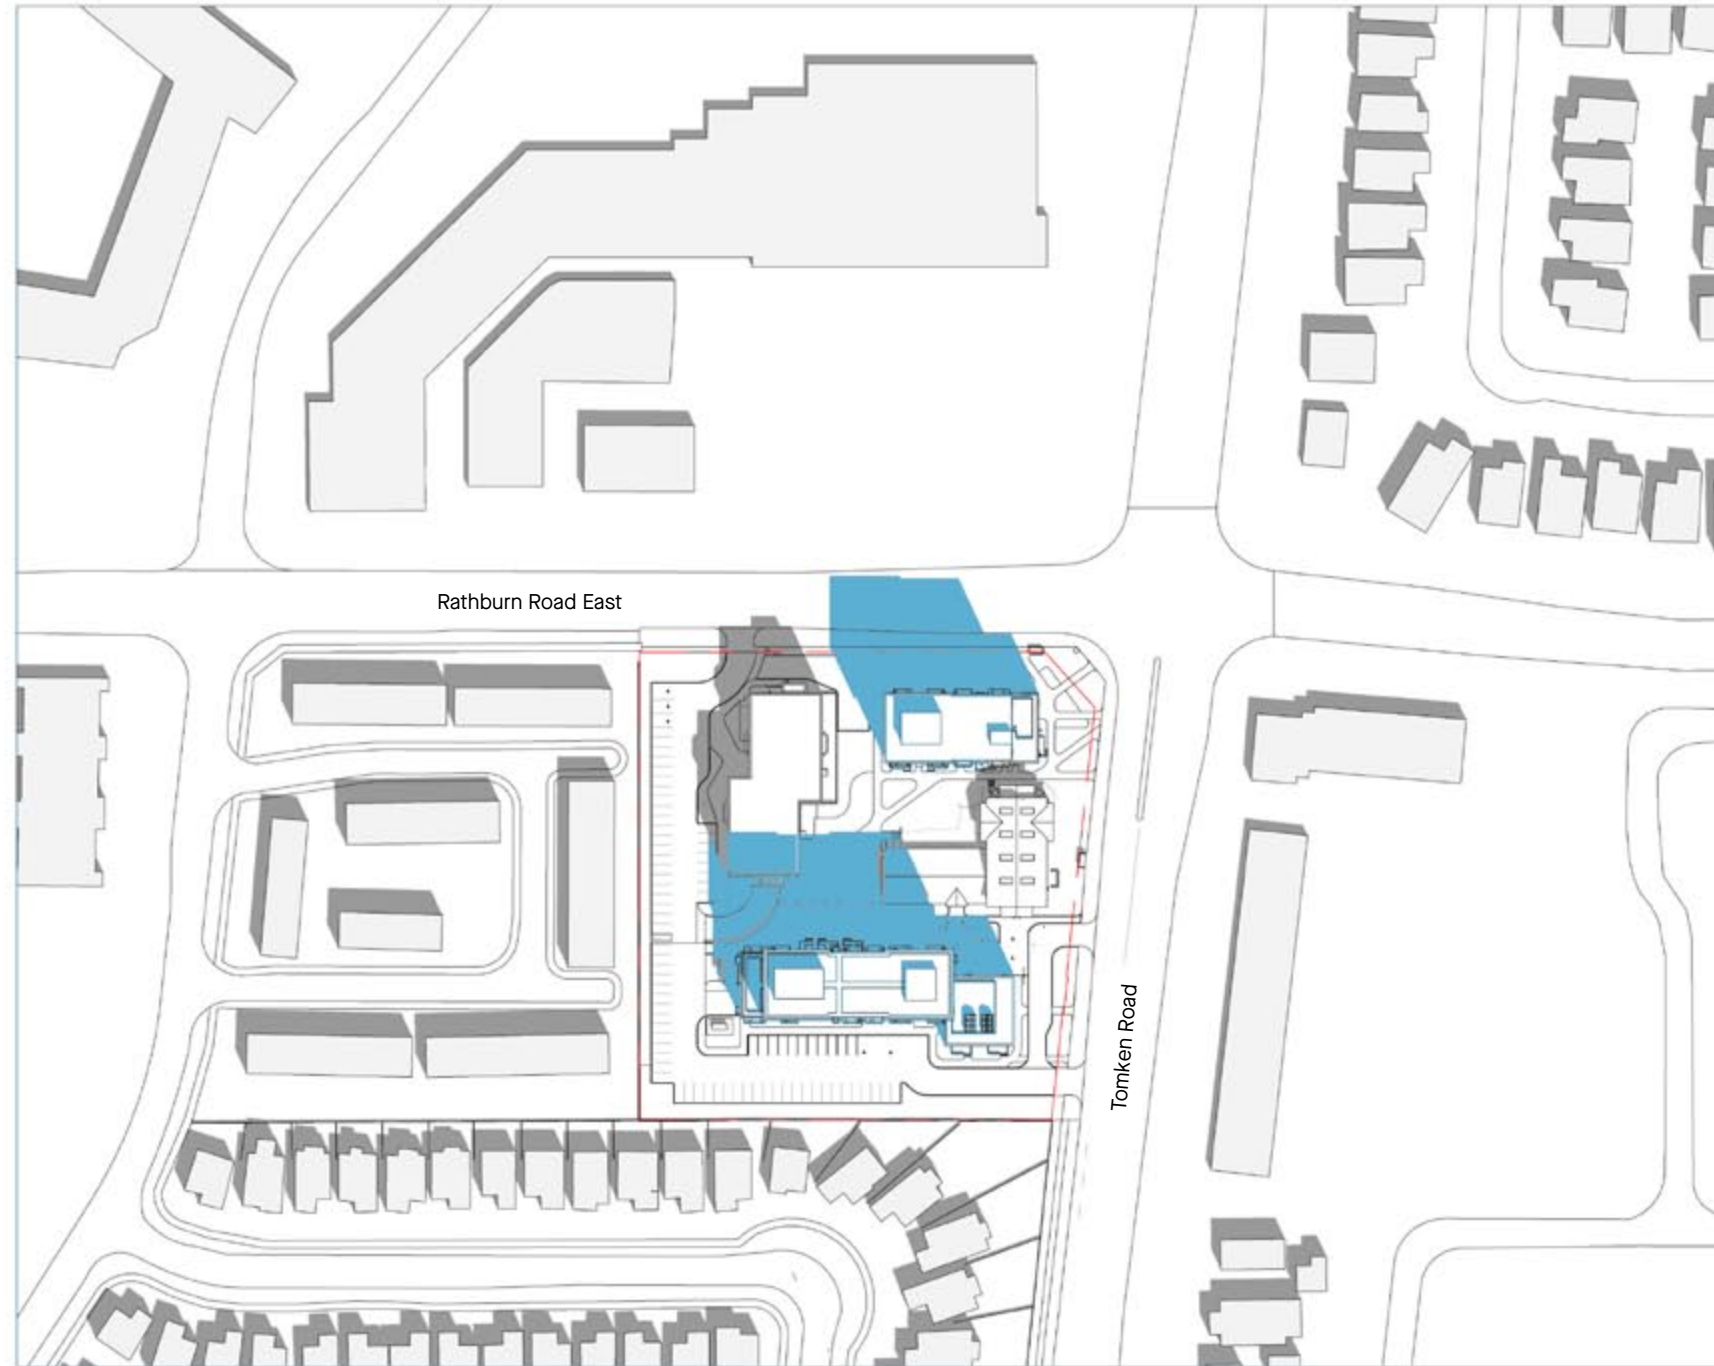

# Westminster United Shadow Study

**June →**

Existing Shadow    Net New Shadow

**JUNE 21, 5:37 AM**

Existing Shadow    Net New Shadow

**JUNE 21, 7:20 AM**

Existing Shadow

Net New Shadow

**JUNE 21, 8:20 AM**

Existing Shadow
  Net New Shadow

**JUNE 21, 9:20 AM**

Existing Shadow    Net New Shadow

**JUNE 21, 10:20 AM**

Existing Shadow

Net New Shadow

**JUNE 21, 11:20 AM**