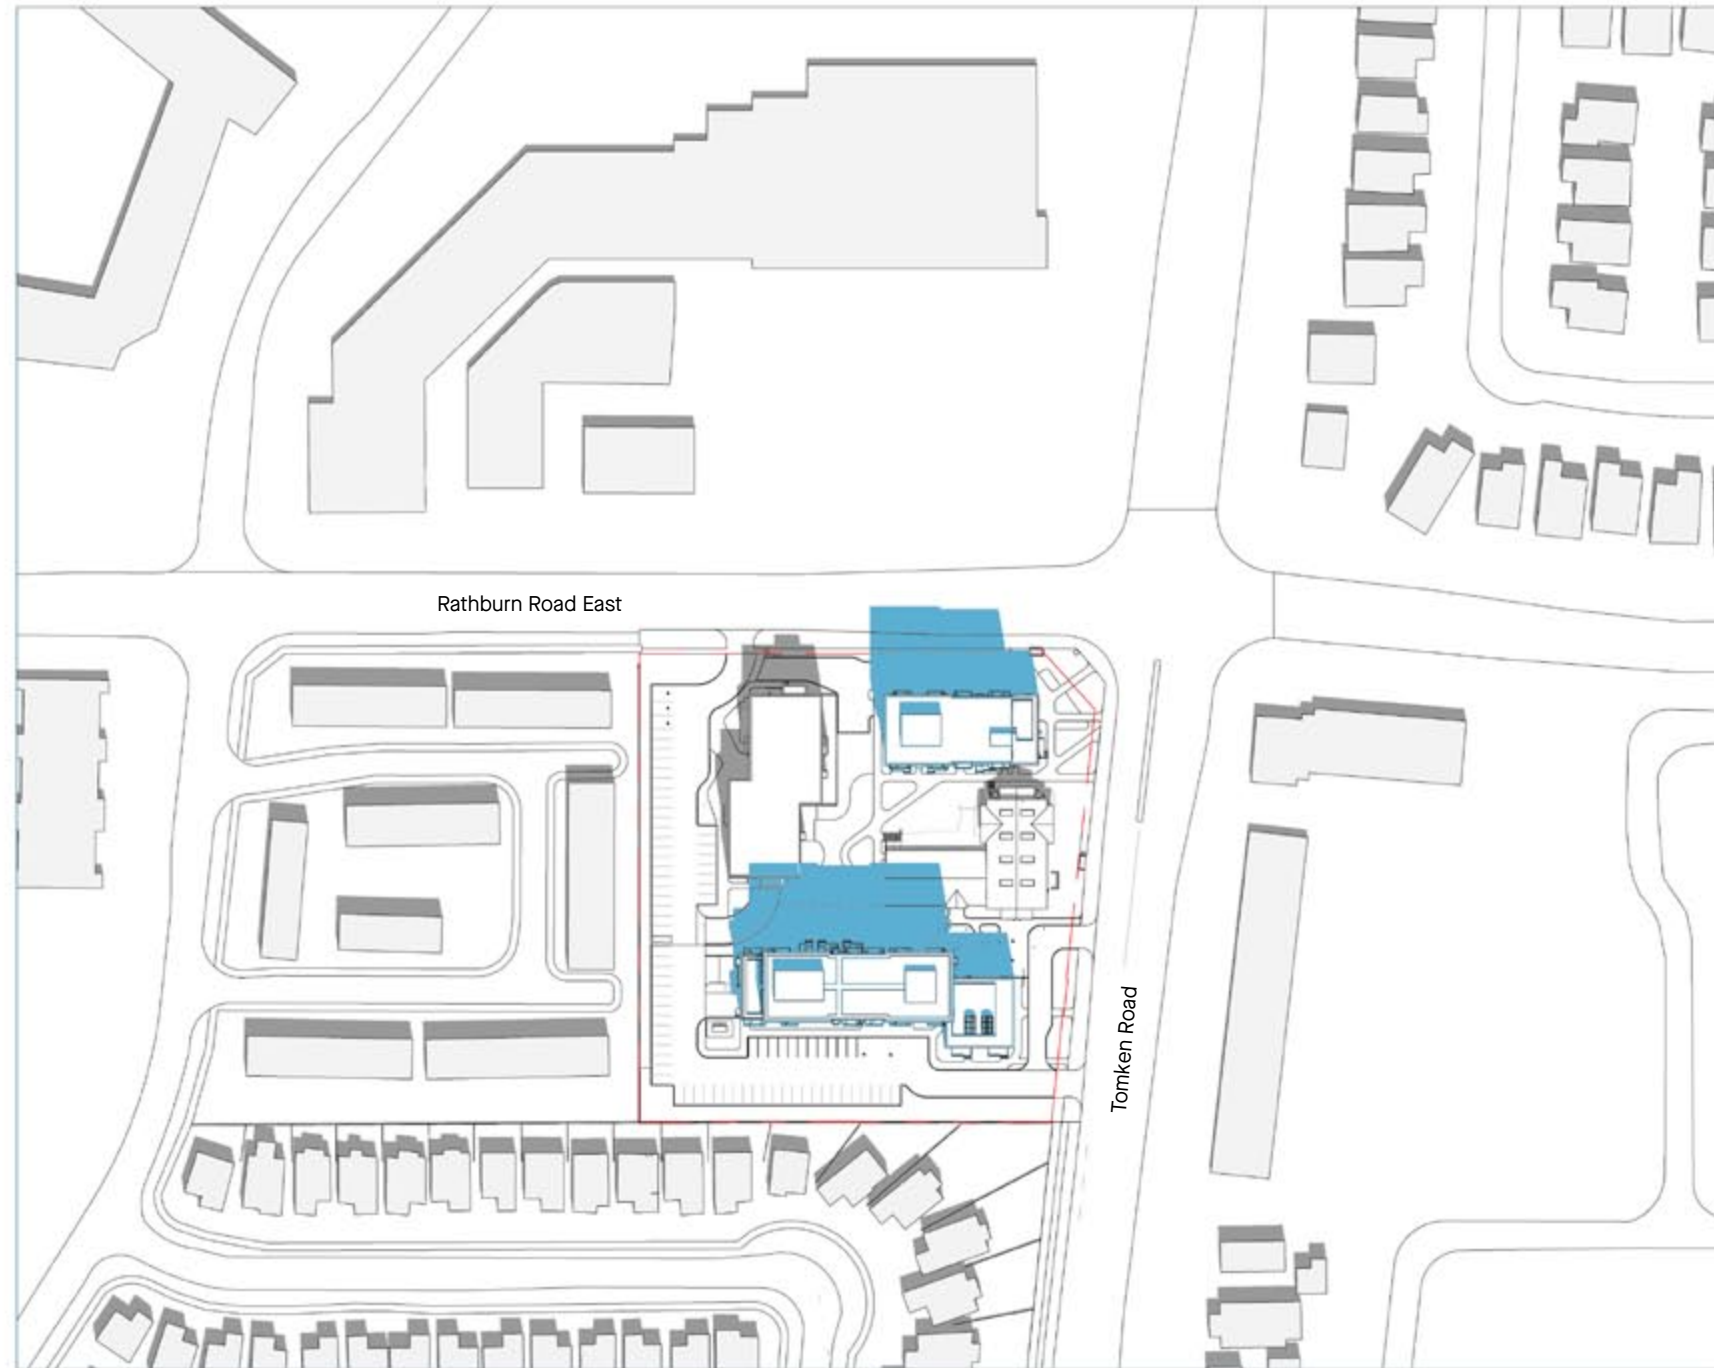

# Westminster United Shadow Study

**June →**

Existing Shadow    Net New Shadow

**JUNE 21, 5:37 AM**

Existing Shadow    Net New Shadow

**JUNE 21, 7:20 AM**

Existing Shadow

Net New Shadow

**JUNE 21, 8:20 AM**

Existing Shadow
  Net New Shadow

**JUNE 21, 9:20 AM**

Existing Shadow    Net New Shadow

**JUNE 21, 10:20 AM**

Existing Shadow

Net New Shadow

**JUNE 21, 11:20 AM**