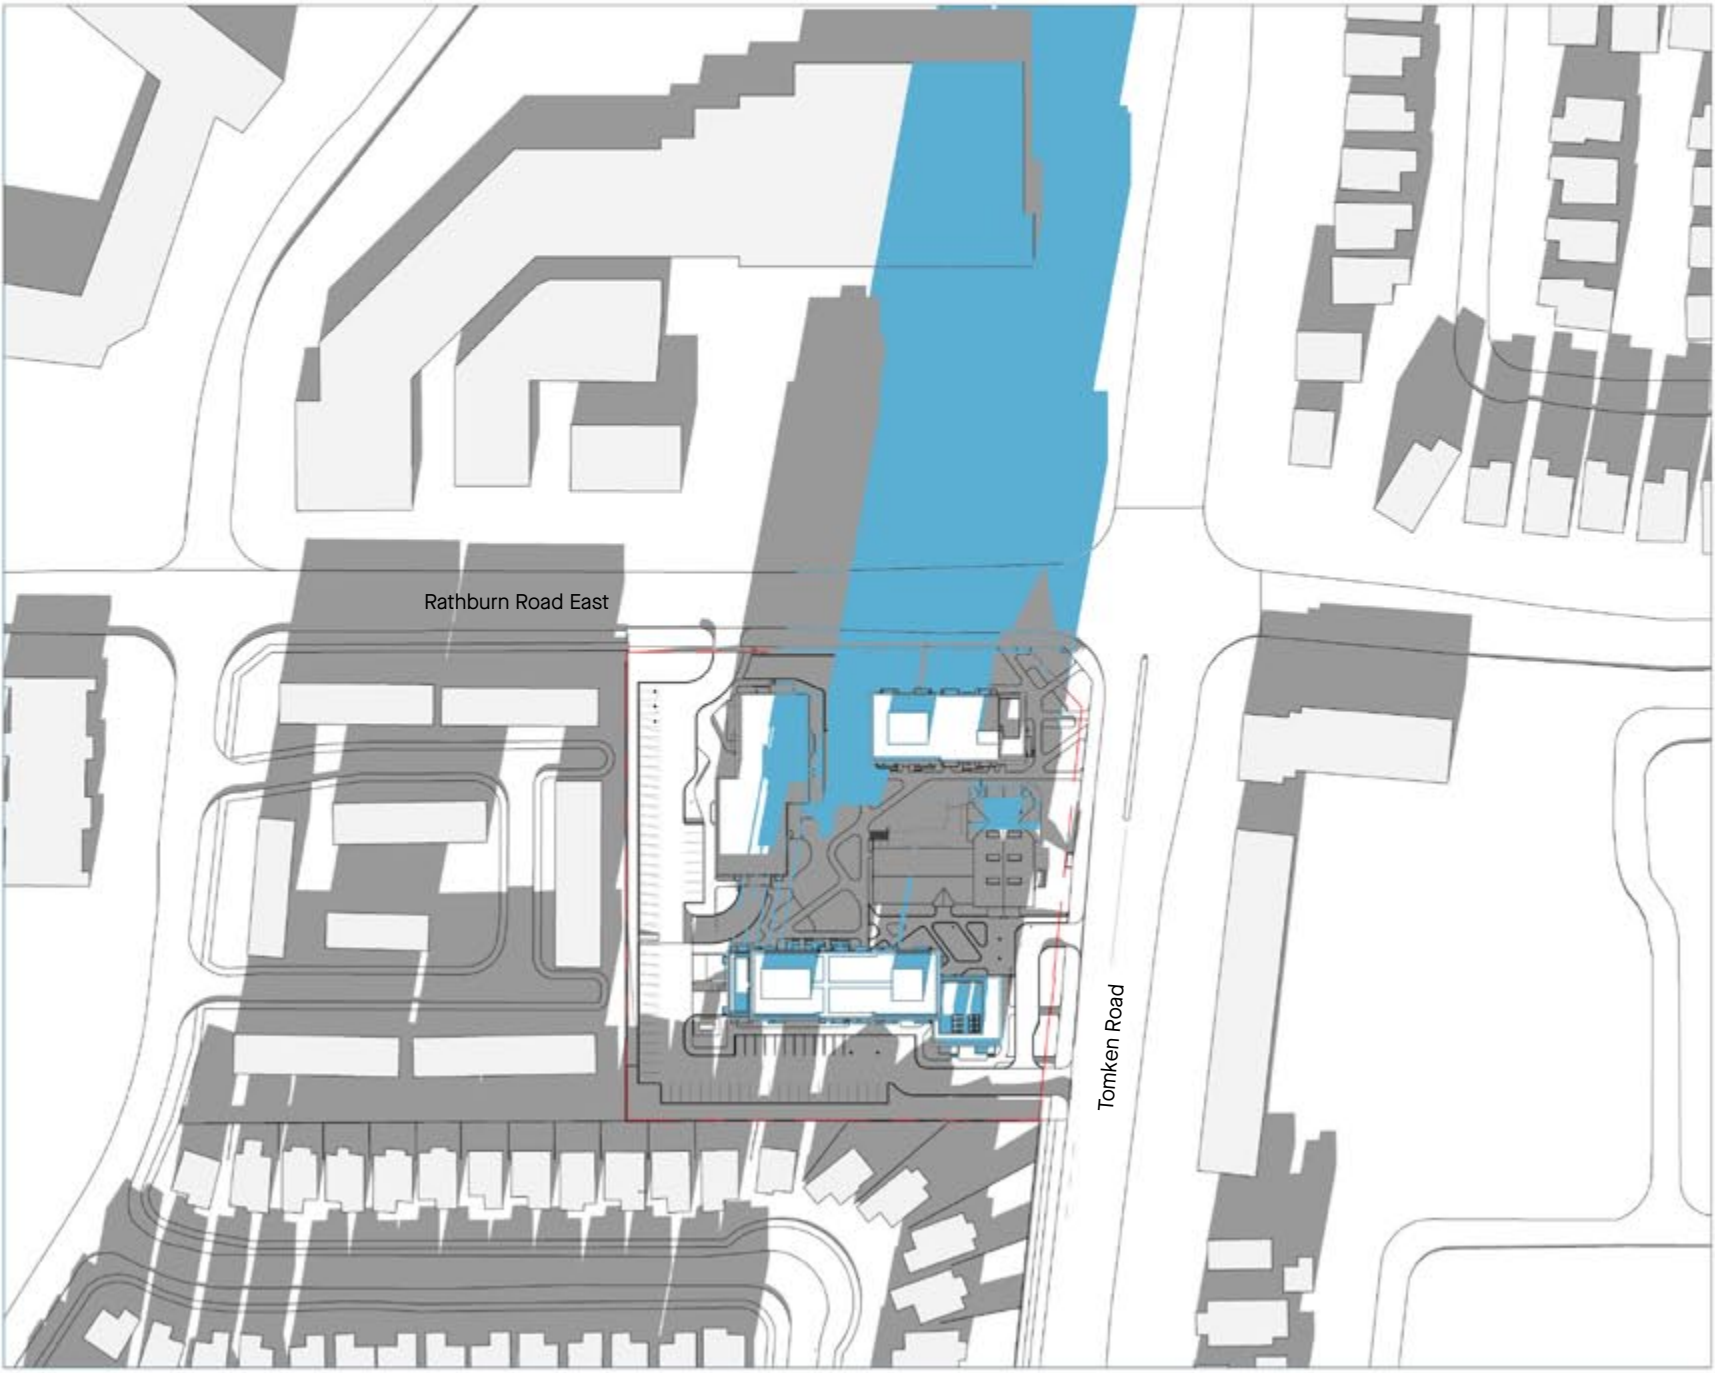

Existing Shadow
  Net New Shadow

**SEPTEMBER 21, 5:12PM**

Existing Shadow
  Net New Shadow

**SEPTEMBER 21, 5:48PM**

Existing Shadow
  Net New Shadow

**SEPTEMBER 21, 7:18PM**

**December →**

Existing Shadow
  Net New Shadow

**DECEMBER 21, 7:49AM**

Existing Shadow
  Net New Shadow

**DECEMBER 21, 9:19AM**

Existing Shadow

Net New Shadow

**DECEMBER 21, 10:17AM**

Existing Shadow    Net New Shadow

**DECEMBER 21, 11:17AM**

Existing Shadow
  Net New Shadow

**DECEMBER 21, 12:17PM**

Existing Shadow

Net New Shadow

**DECEMBER 21, 1:17PM**

Existing Shadow    Net New Shadow

**DECEMBER 21, 2:17PM**

Existing Shadow    Net New Shadow

**DECEMBER 21, 3:15PM**

Existing Shadow    Net New Shadow

**DECEMBER 21, 4:45PM**