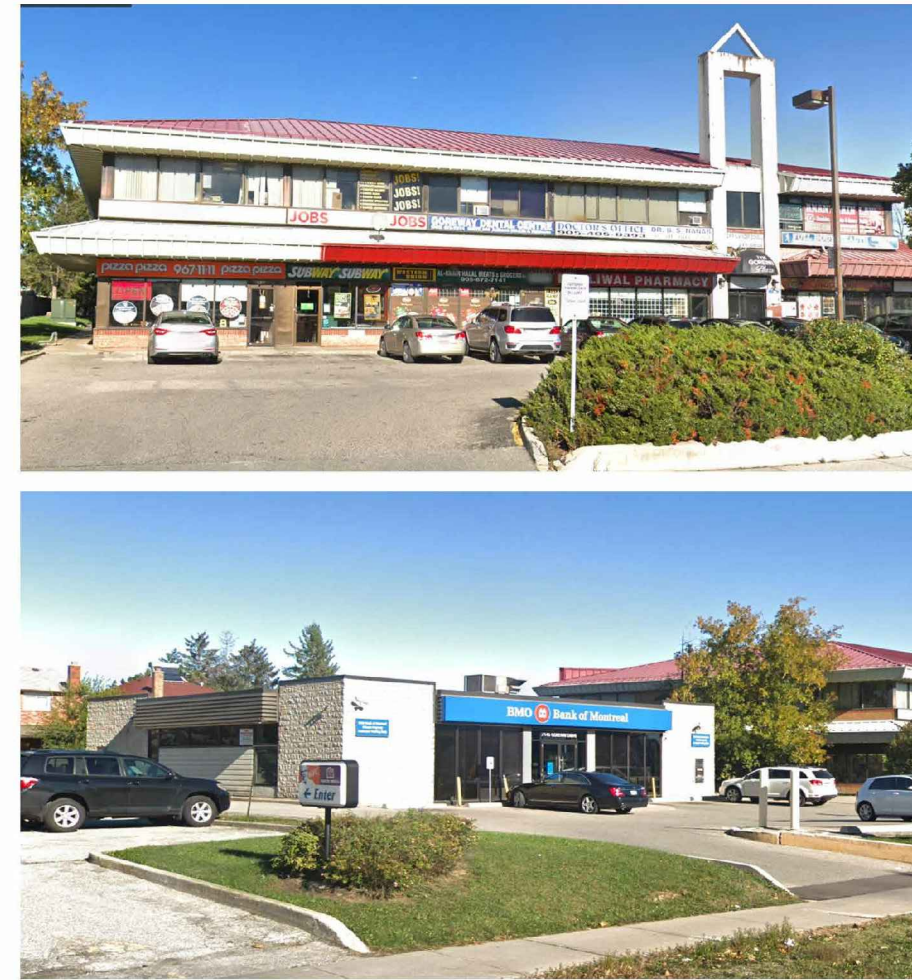

**RETAIL PLAZA
RESTAURANTS, BANK**