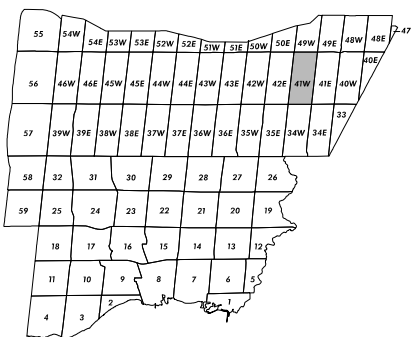

42E

41E

**Airport**

TORONTO –  
LESTER B.  
PEARSON  
INTERNATIONAL  
AIRPORT

- Parking Precinct
- Greenlands Overlay

Zoning Notation Example:  
R4-12 = R4-Exception 12

**Zoning  
Map 41W**  
Schedule "B" To  
By-law No. 0225-2007  
Revised: 2022 June 30