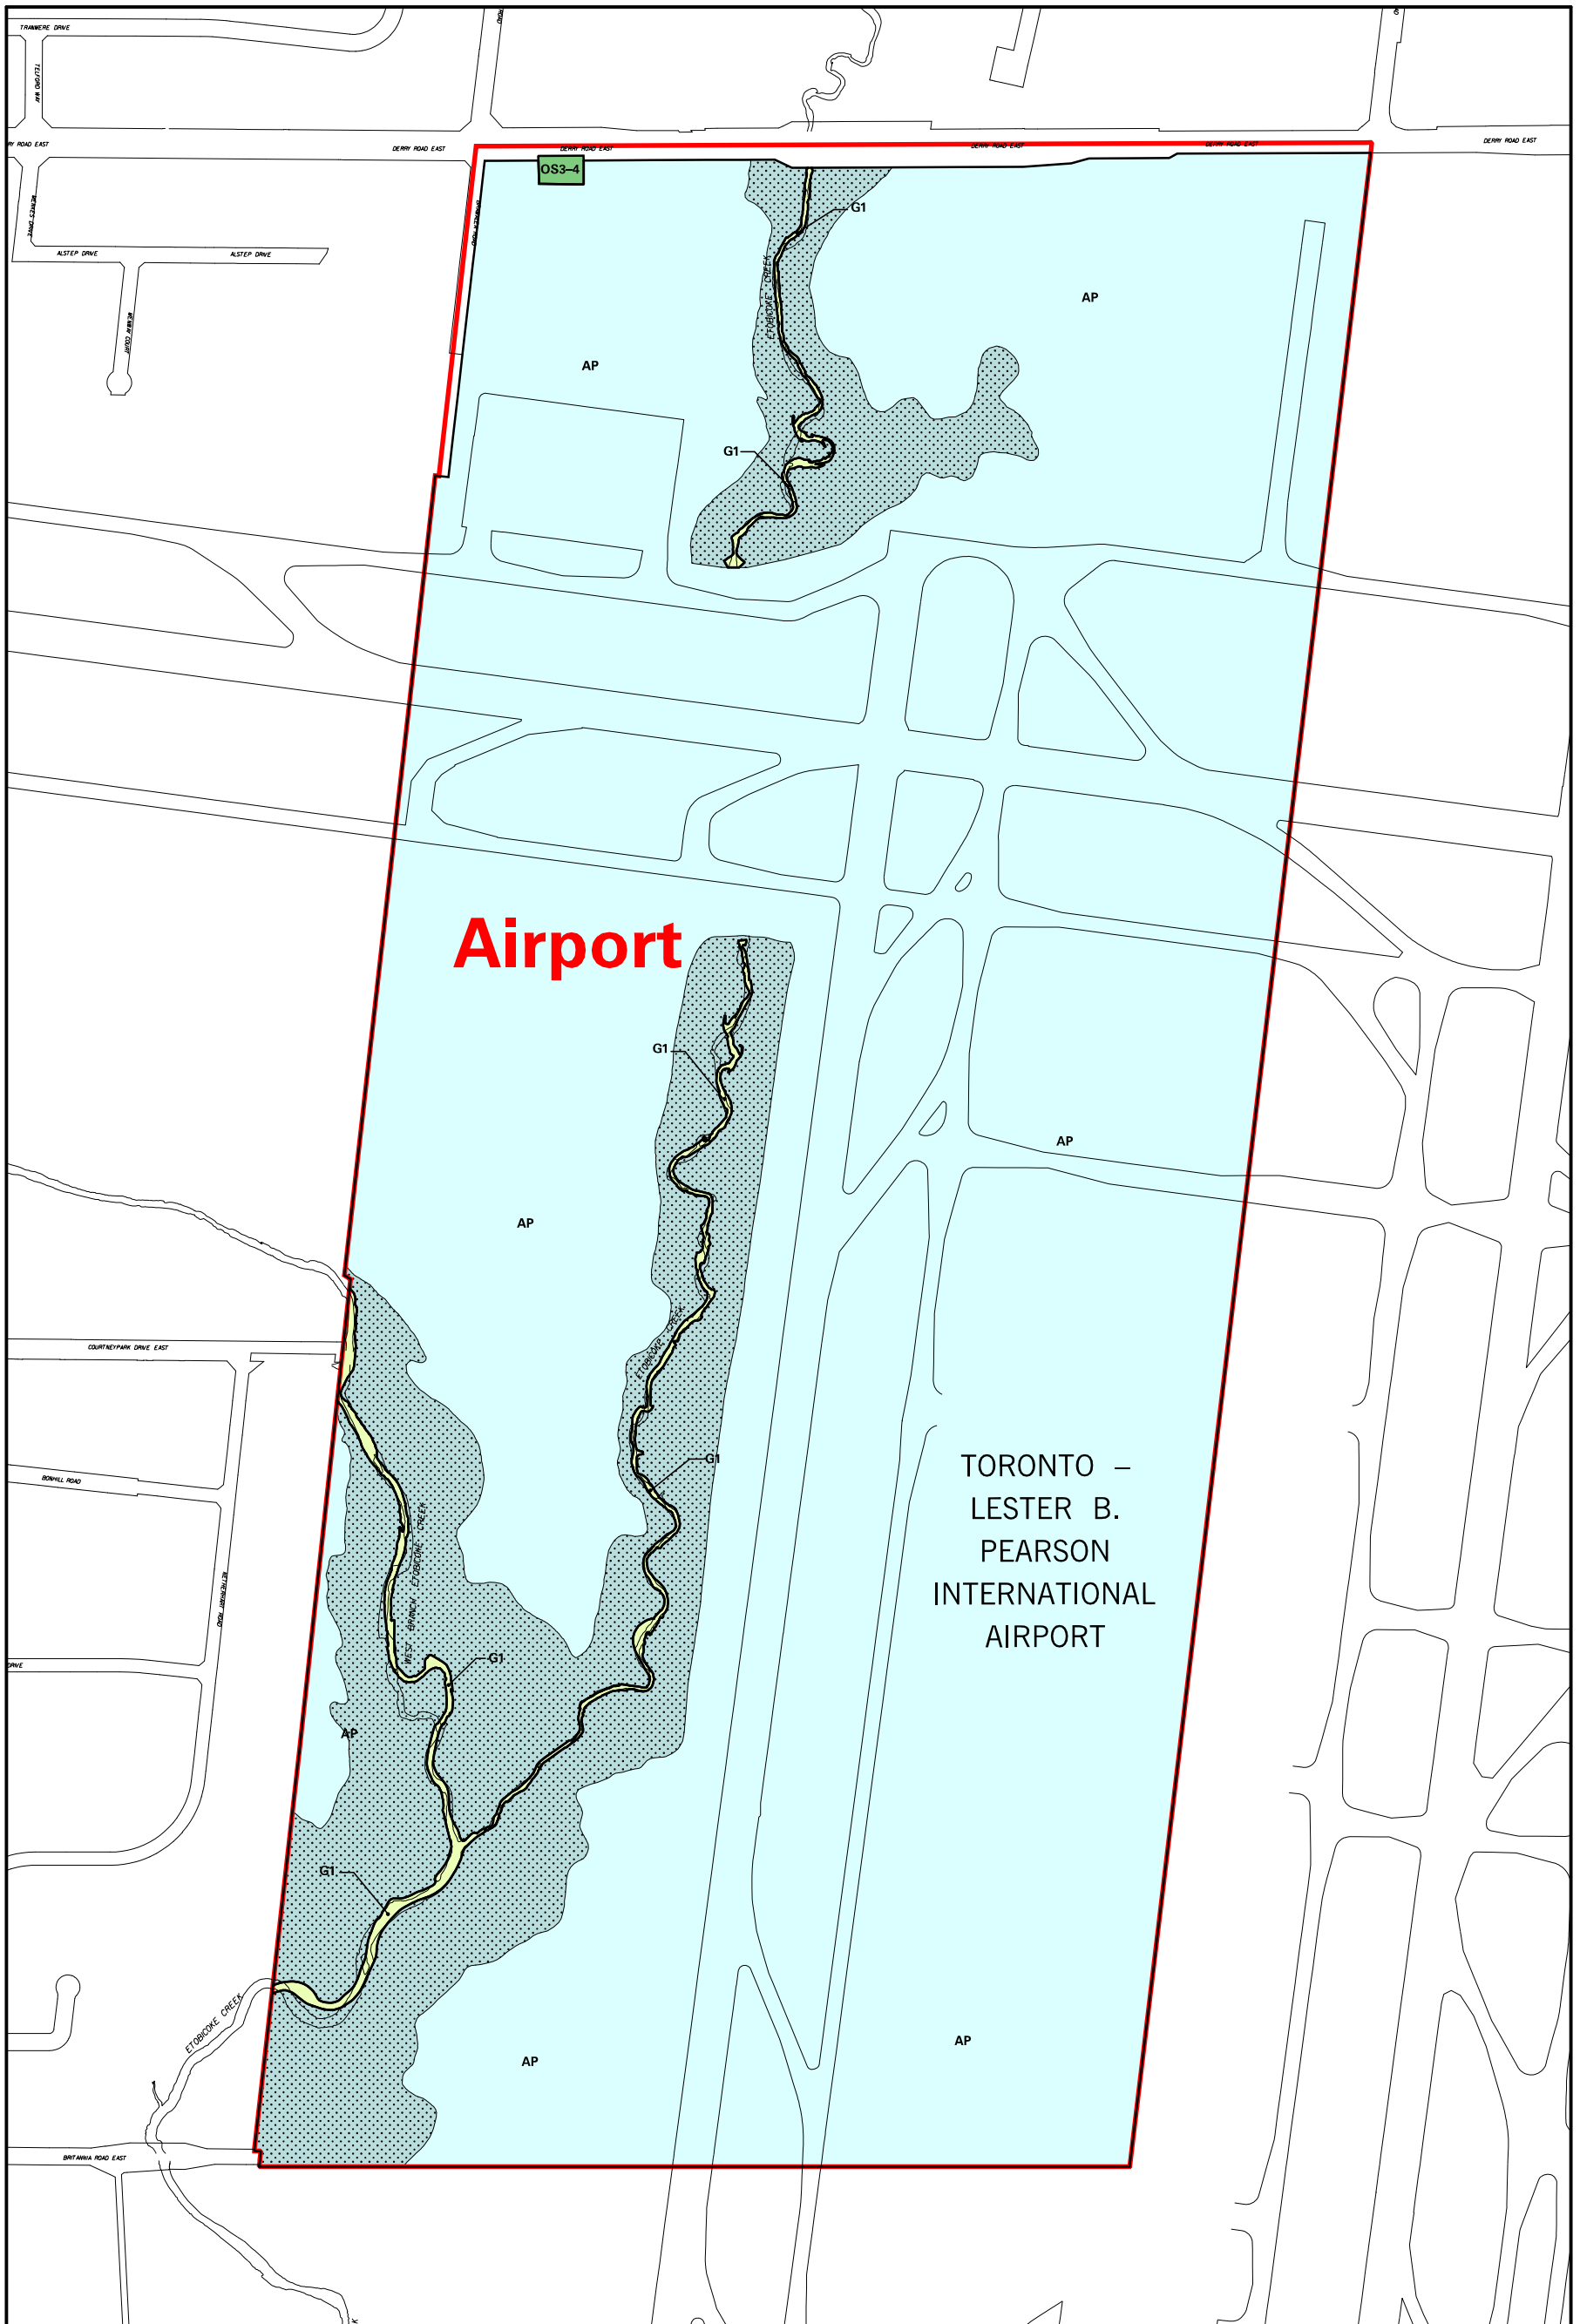

42E

41E

**Airport**

TORONTO –  
LESTER B.  
PEARSON  
INTERNATIONAL  
AIRPORT

- Parking Precinct
- Greenlands Overlay

Zoning Notation Example:  
R4-12 = R4-Exception 12

**Zoning  
Map 41W**  
Schedule "B" To  
By-law No. 0225-2007  
Revised: 2022 June 30

**Airport**

TORONTO –  
LESTER B.  
PEARSON  
INTERNATIONAL  
AIRPORT

42E

41E

- Parking Precinct
  - Greenlands Overlay
- Zoning Notation Example:  
R4-12 = R4-Exception 12

**Zoning  
Map 41W**  
Schedule "B" To  
By-law No. 0225-2007  
Revised: 2022 June 30