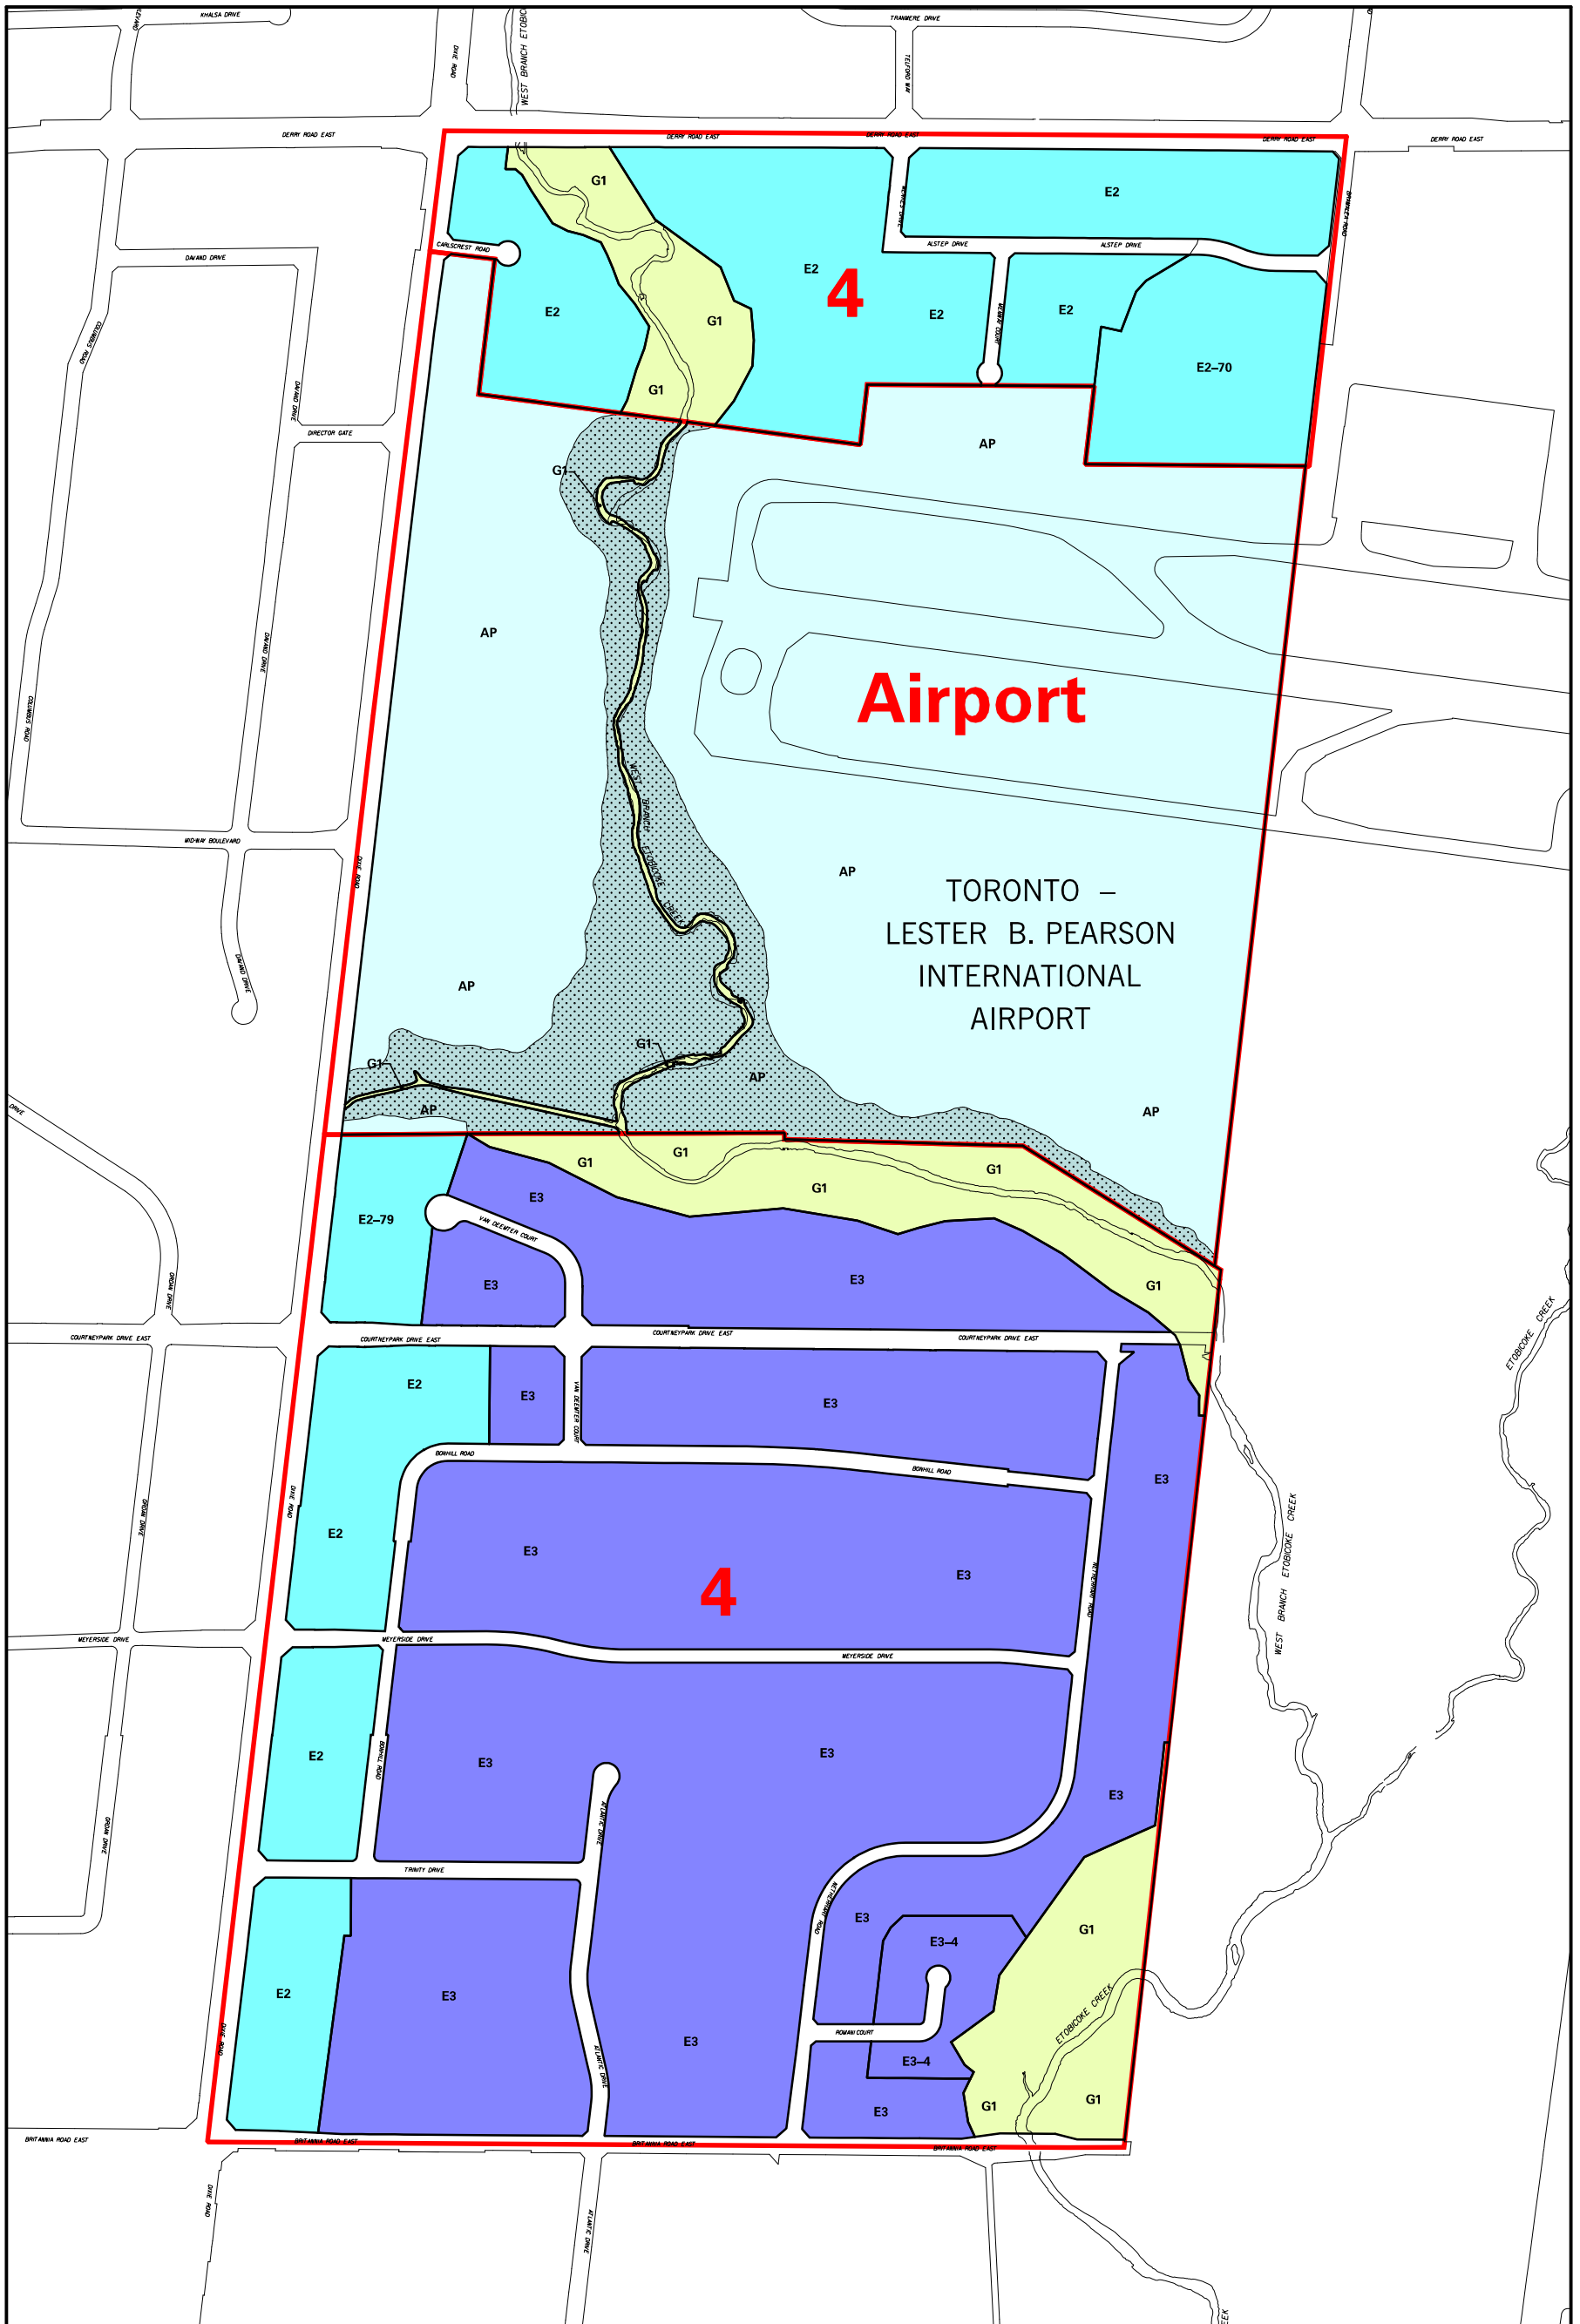

42W

41W

- Parking Precinct
  - Greenlands Overlay
- Zoning Notation Example:  
R4-12 = R4-Exception 12

**Zoning  
Map 42E**  
Schedule "B" To  
By-law No. 0225-2007  
Revised: 2022 June 30

42W

41W

Parking Precinct

Greenlands Overlay

Zoning Notation Example:  
R4-12 = R4-Exception 12

### Zoning Map 42E

Schedule "B" To  
By-law No. 0225-2007

Revised: 2022 June 30