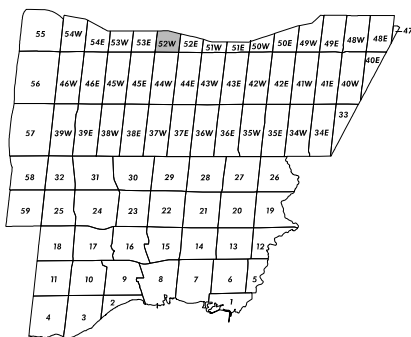

53E

52E

- Parking Precinct
  - Greenlands Overlay
- Zoning Notation Example:  
R4-12 = R4-Exception 12

**Zoning  
Map 52W**  
 Schedule "B" To  
 By-law No. 0225-2007  
 Revised: 2022 June 30

53E

52E

Parking Precinct

Greenlands Overlay

Zoning Notation Example:  
R4-12 = R4-Exception 12