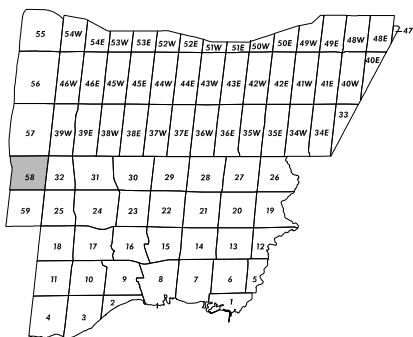

Parking Precinct

Greenlands Overlay

Zoning Notation Example:
R4-12 = R4-Exception 12

Zoning Map 58

Schedule "B" To
By-law No. 0225-2007

Revised: 2022 June 30

Parking Precinct

Greenlands Overlay

Zoning Notation Example:
R4-12 = R4-Exception 12

Zoning Map 58

Schedule "B" To
By-law No. 0225-2007

Revised: 2022 June 30