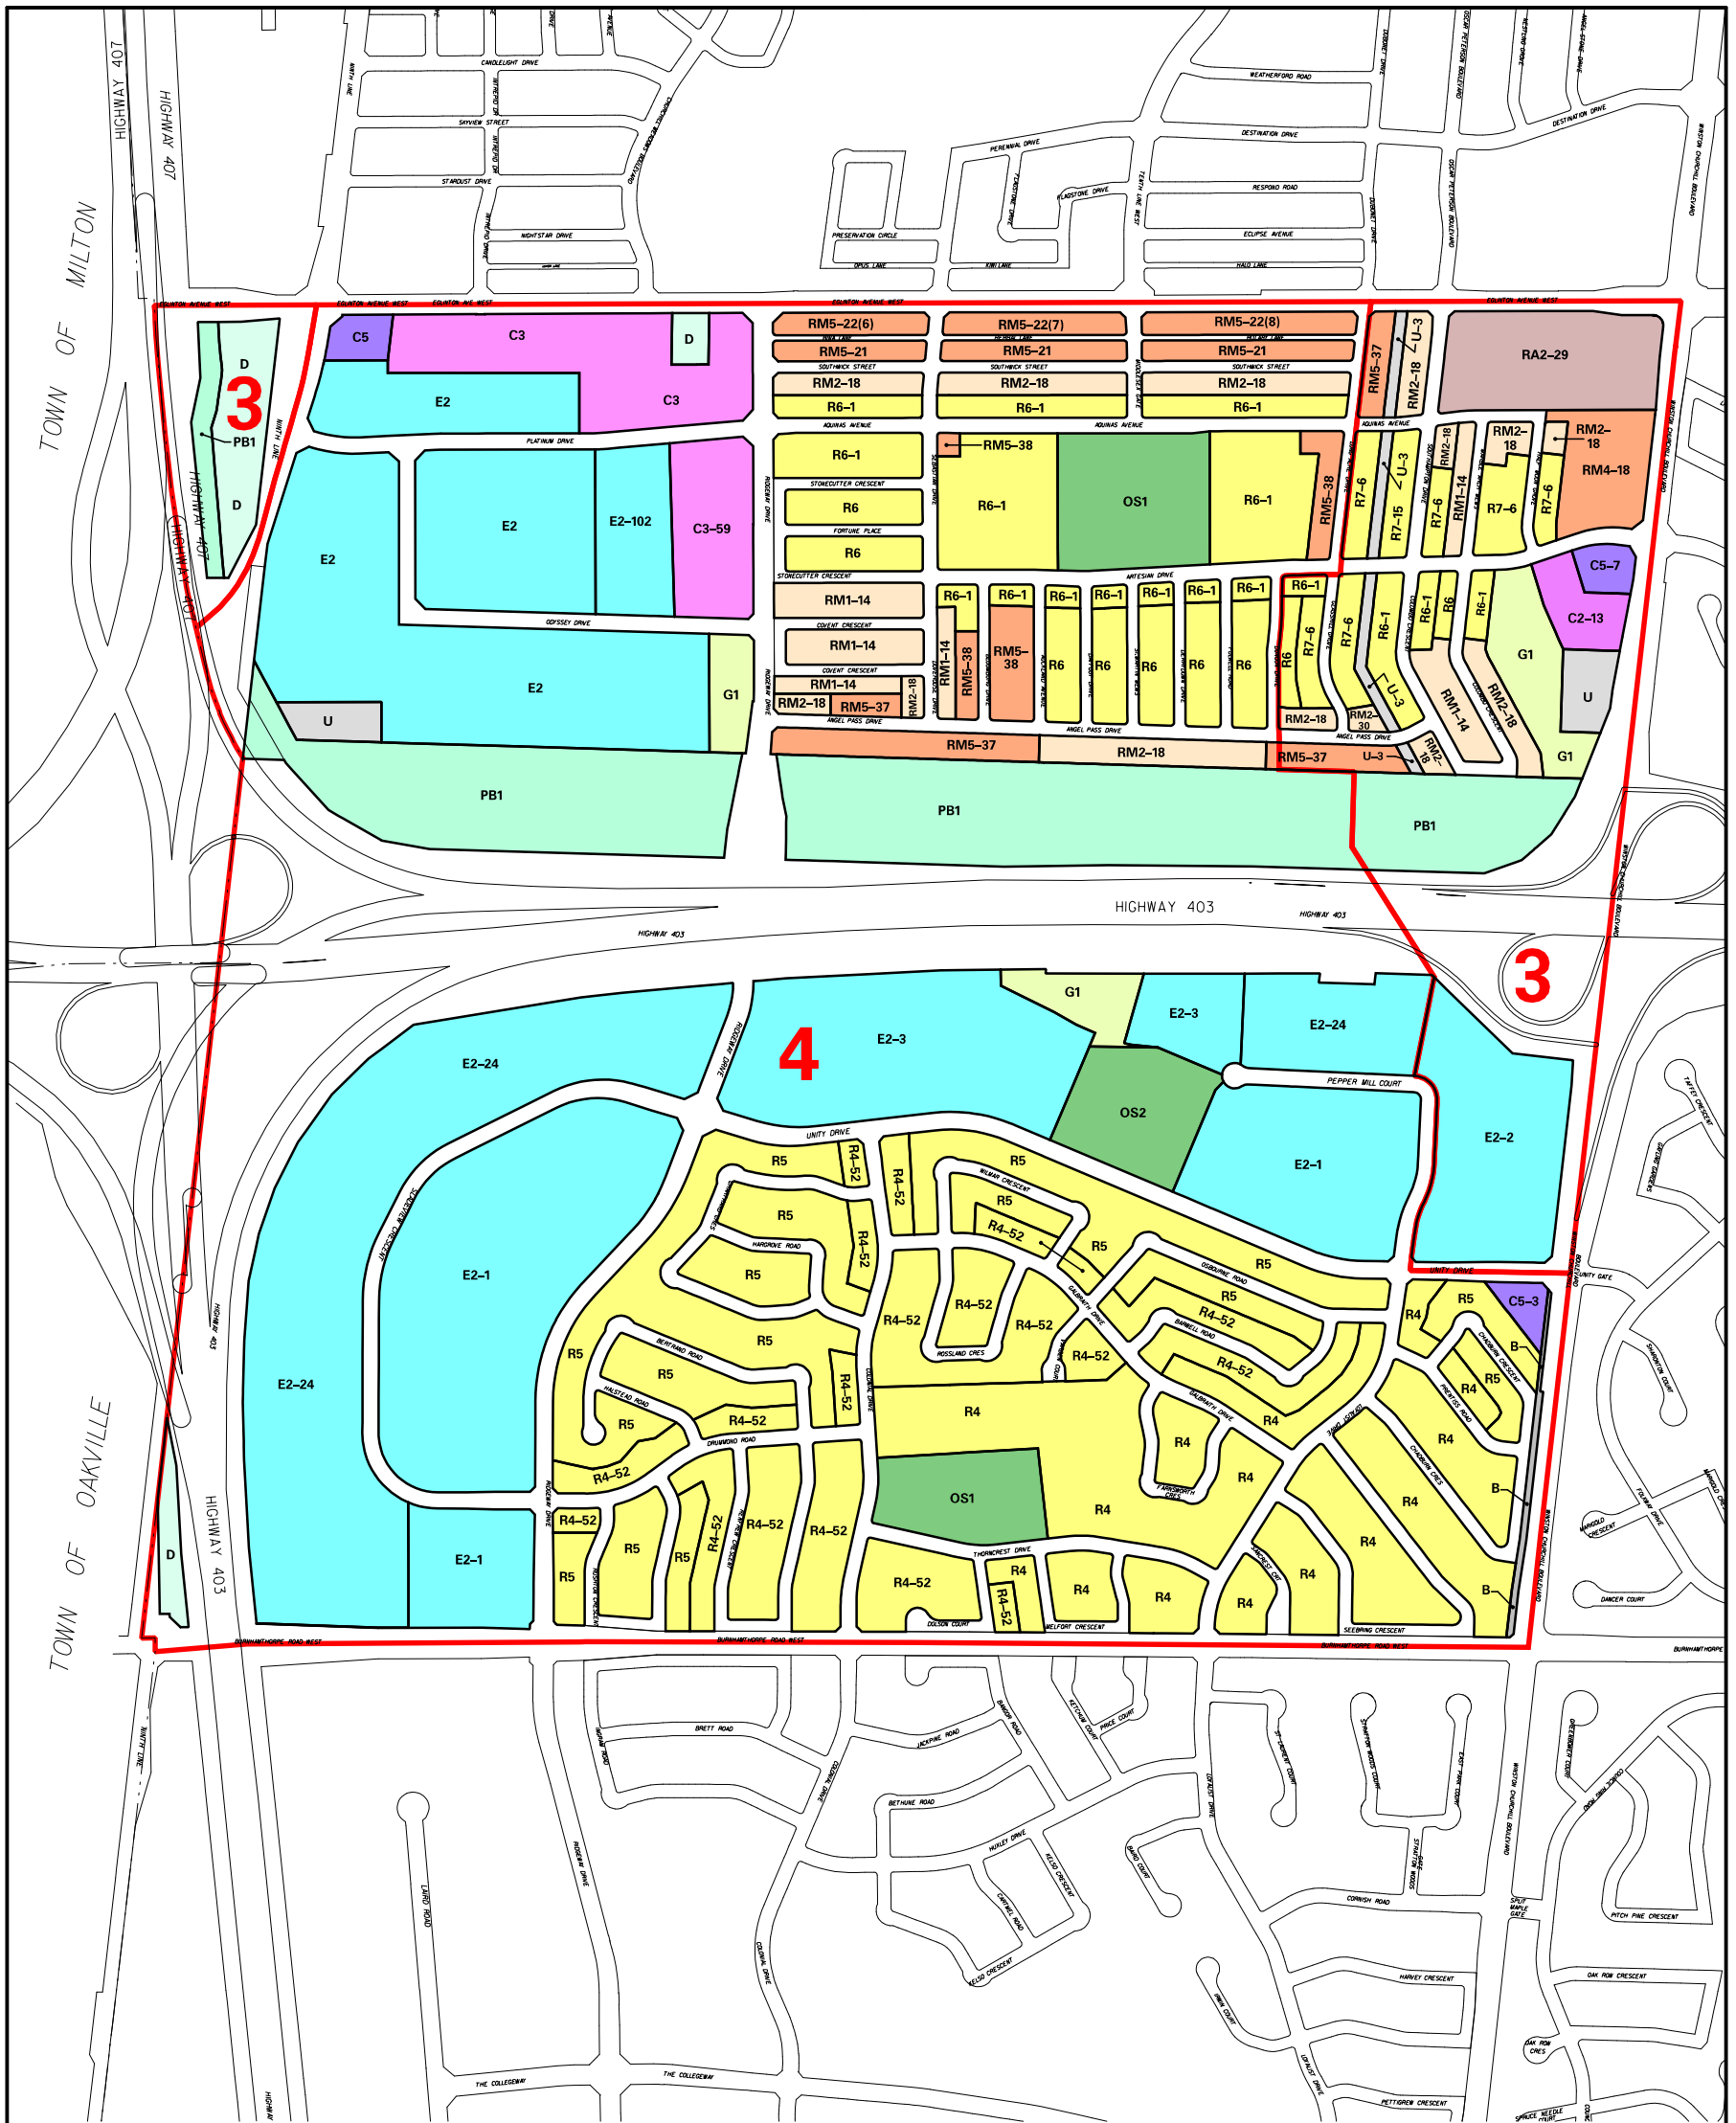

Parking Precinct

Greenlands Overlay

Zoning Notation Example:
R4-12 = R4-Exception 12

Zoning Map 58

Schedule "B" To
By-law No. 0225-2007

Revised: 2022 June 30

Parking Precinct

Greenlands Overlay

Zoning Notation Example:
R4-12 = R4-Exception 12

Zoning Map 58

Schedule "B" To
By-law No. 0225-2007

Revised: 2022 June 30