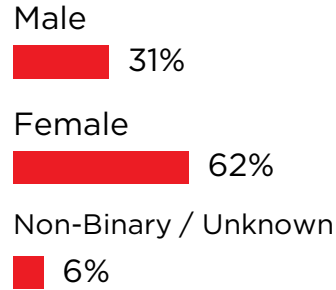

 saugalive.ca

 [saugaLIVE](#)

saUGa **LIVE**

Social Media

@saugaLIVE Connects residents to LIVE events and entertainment across five premiere venues in Mississauga. Find your next experience at saugalive.ca

@saugaCulture Invites Mississauga to discover the vibrant world of arts and culture throughout the city! #SaugaCulture

Demographics

@saugaLIVE

Gender

Age

@saugaCulture

Gender

Age