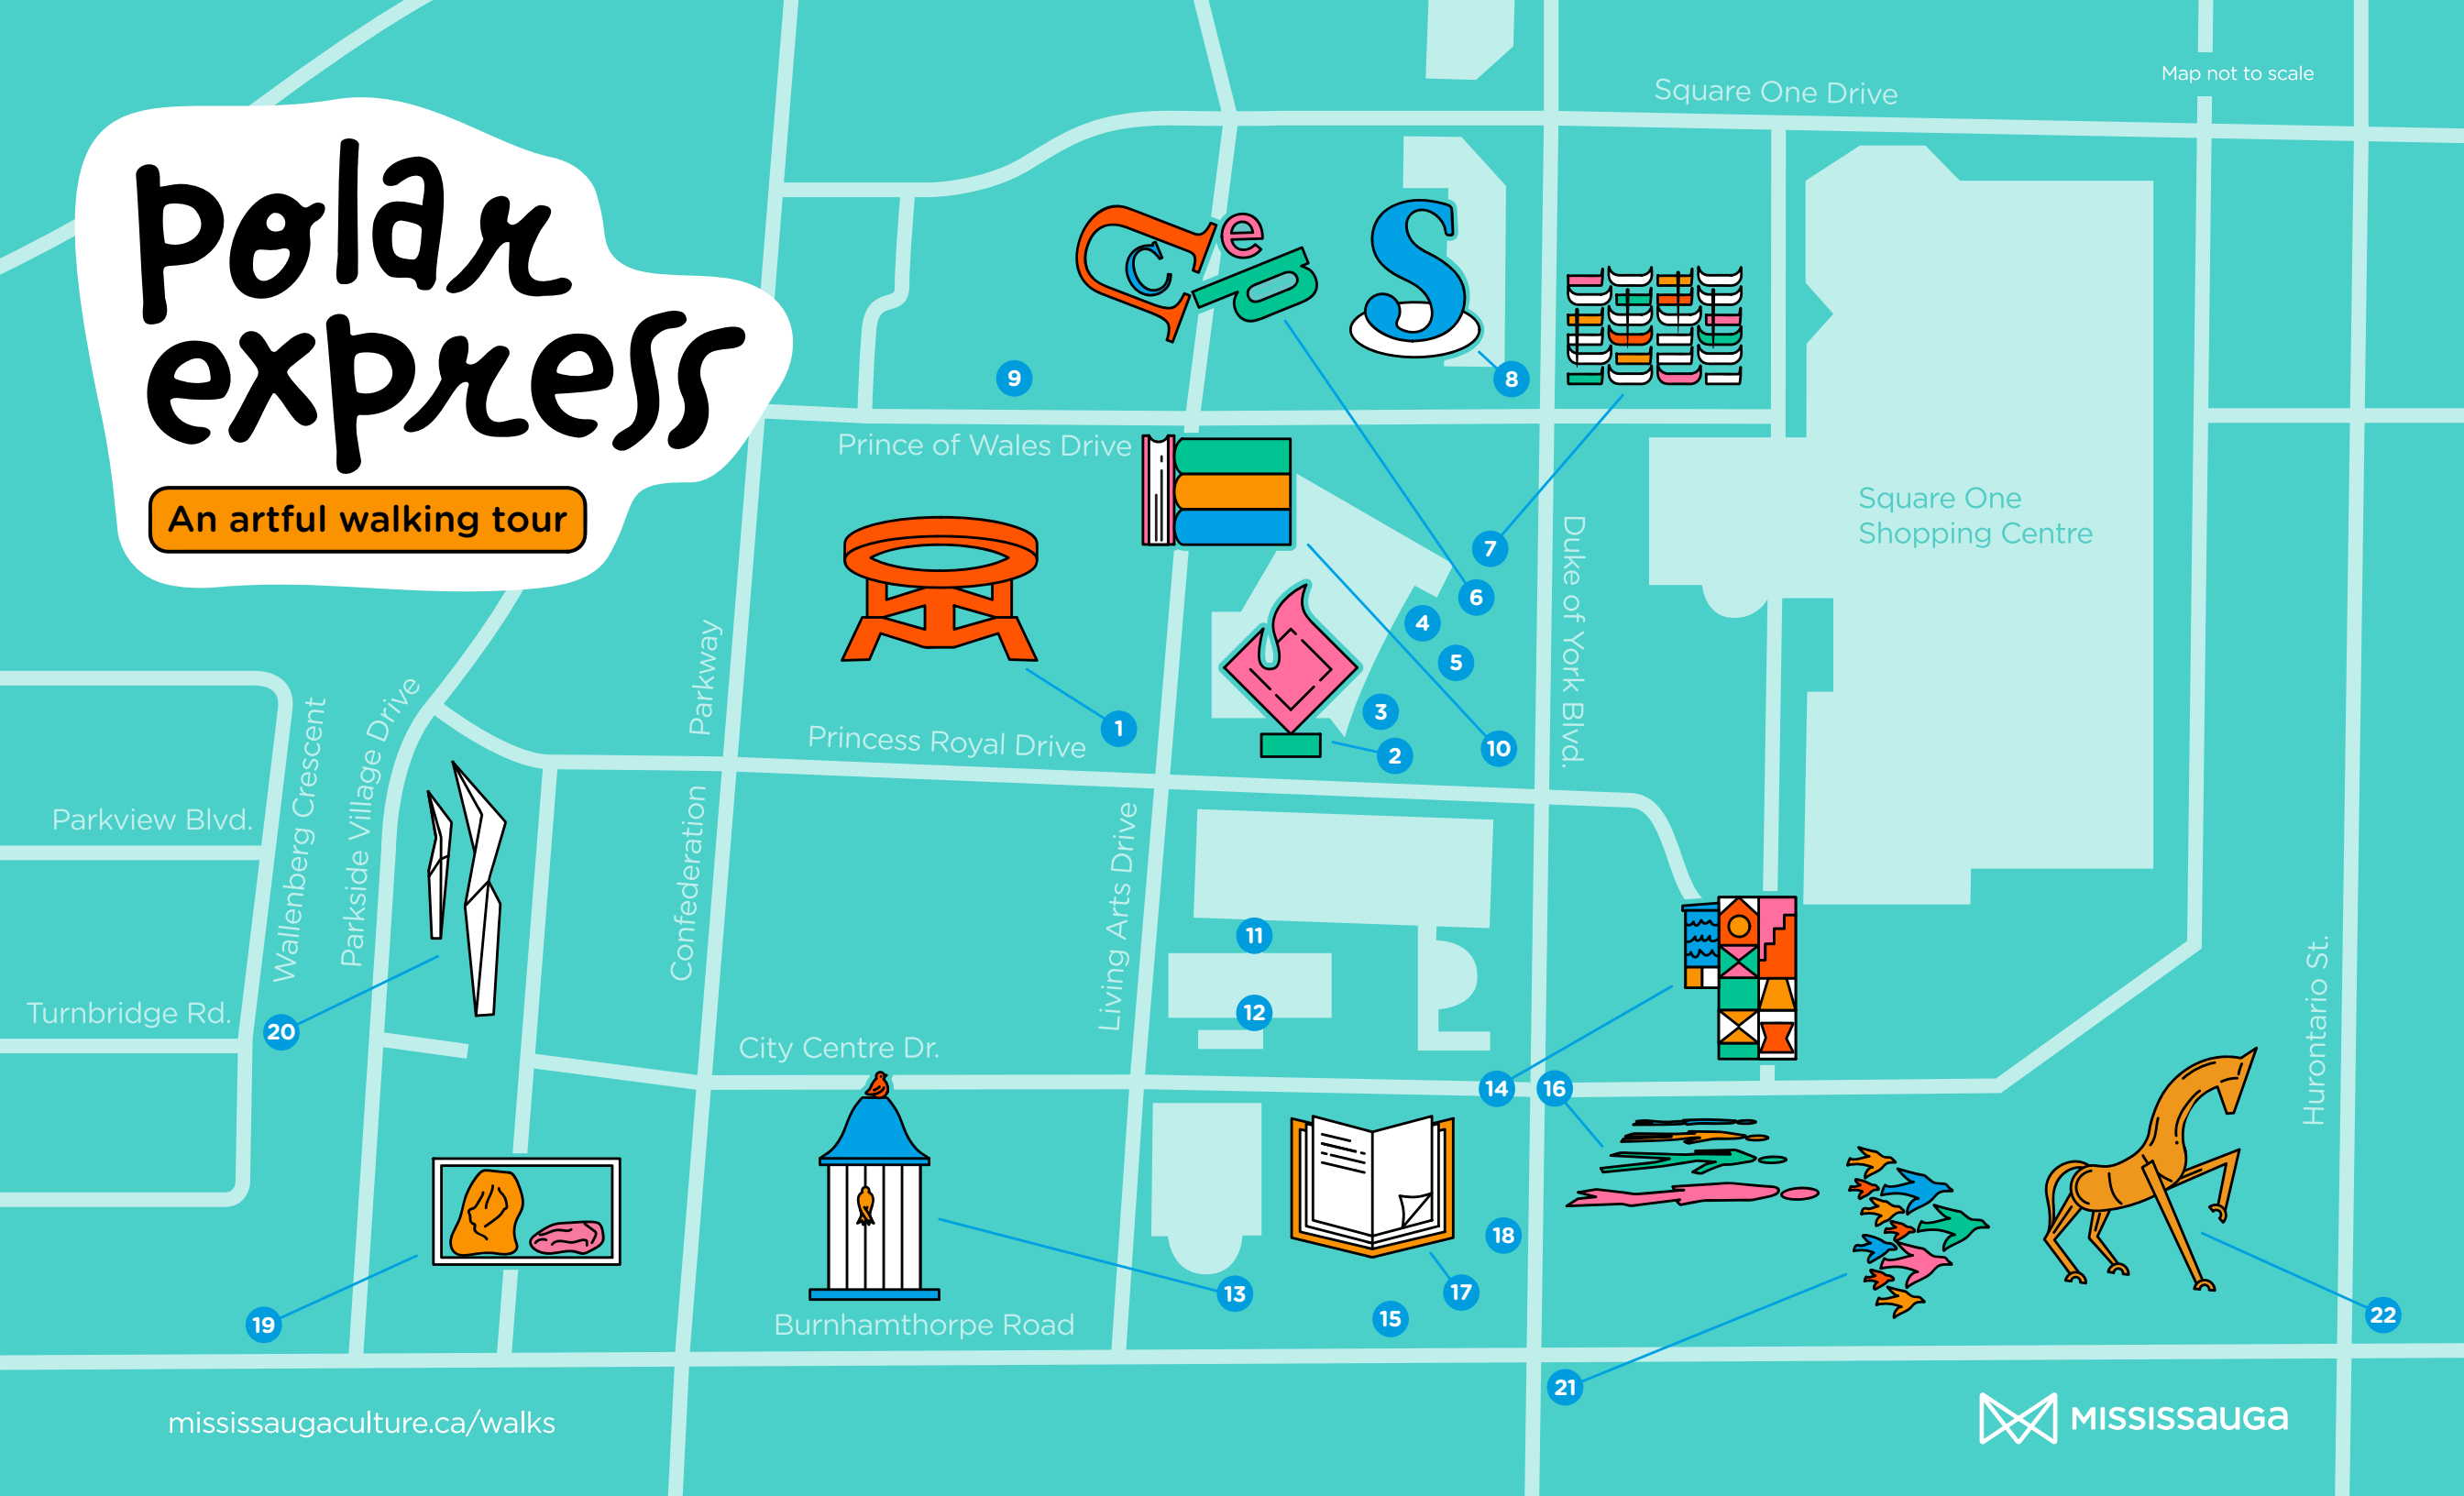

polar express

An artful walking tour

Map not to scale

polar express

An artful walking tour

- 1 Contemplating Child**
Ferruccio Sardella - 2014
- 2 Big Bird**
Anne Harris - 1994
- 3 The Commitment**
Anne Harris - c. 1985
- 4 Concept II**
Anne Harris - 1985
- 5 Corten
(Four Upright Forms)**
Gunter Nolte - 1982
- 6 Pool of Knowledge**
Stacey Spiegel - 1997
- 7 Data Wall**
Stacey Spiegel - 1997
- 8 Sheridan "S"**
Pierre Poussin - 2014
- 9 Portal**
Peter & Jake Powning
- 2010
- 10 Book Wall**
Stacey Spiegel - 1997
- 11 Legends Row**
- 12 MCS Neons**
- 13 Conference at
the Council House**
Studio of Received
Ideas - 2017
- 14 All One**
Leeya Aikawa - 2020
- 15 Northern Lightbox**
- 16 Crossing Pedestrians**
Roadsworth - 2011
- 17 The Book**
Ilan Sandler - 2006
- 18 Walk This Way**
- 19 Gala Gateway**
Gabriel Fain &
Harley Valentine - 2018
- 20 Gala Procession**
Gabriel Fain &
Harley Valentine - 2018
- 21 Migration**
Alex Anagnostou - 2013
- 22 Buen Amigo**
Francisco Gazitua - 2011