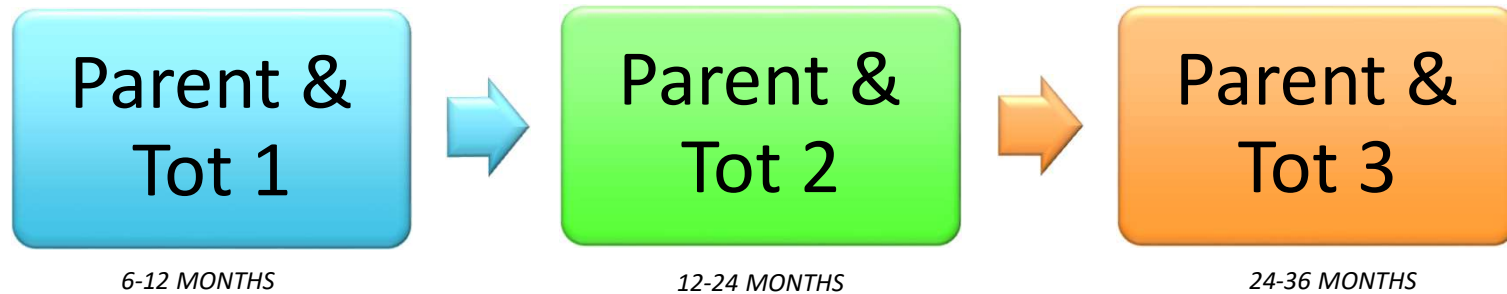

## PARENT & TOT PATHWAY (6M-36M)

## PRESCHOOL PATHWAY (3-5 YRS)