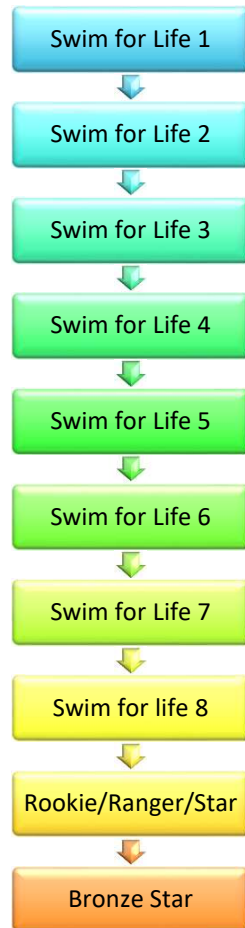

## PARENT & TOT PATHWAY (6M-36M)

## PRESCHOOL PATHWAY (3-5 YRS)

## RED CROSS SWIM KIDS PATHWAY (5-14 YRS)